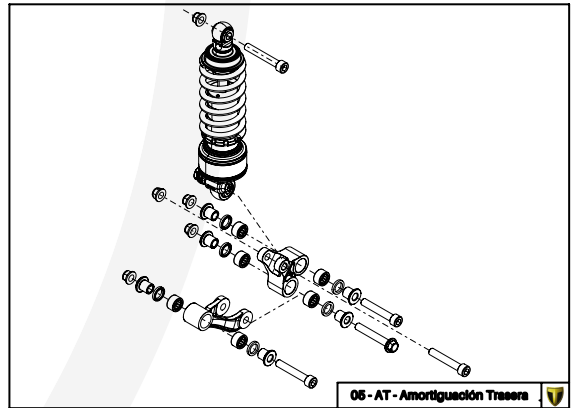

Despiece / Parts Book TRRS GOLD 2020

D

C

B

A