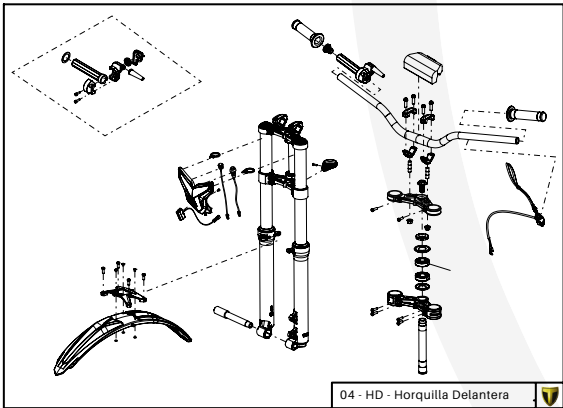

Despiece / Parts Book TRRS GOLD 2020

D

C

B

A