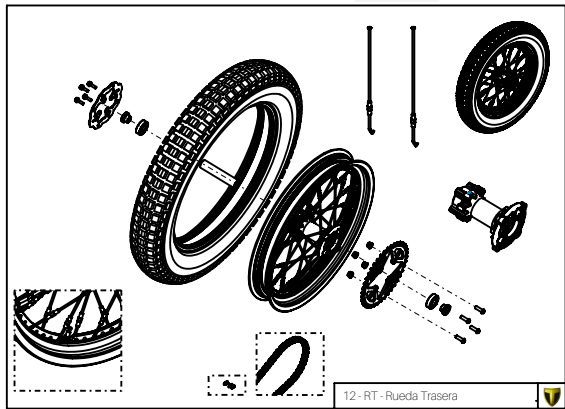

Despiece / Parts Book TRRS GOLD 2020

D

C

B

A