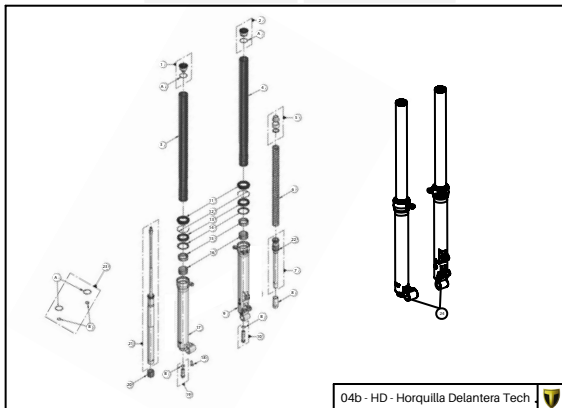

Despiece / Parts Book TRRS GOLD 2020

D

C

B

A