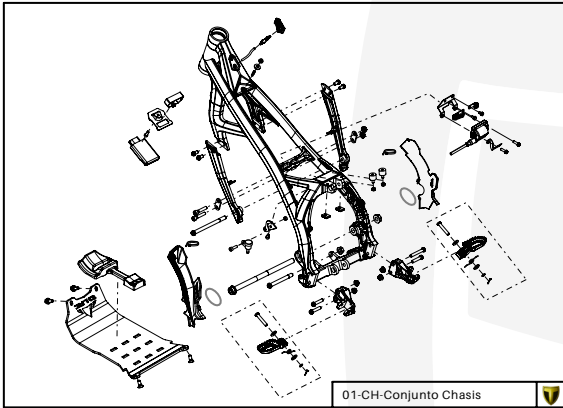

Despiece / Parts Book TRRS GOLD 2020

D