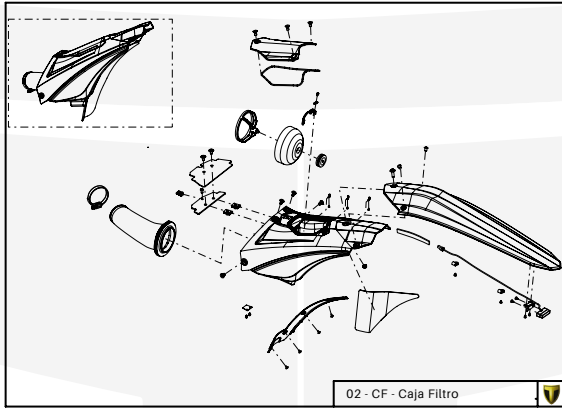

Despiece / Parts Book TRRS GOLD 2020

D