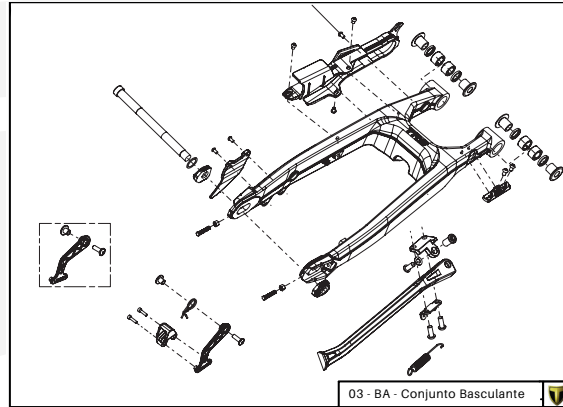

Despiece / Parts Book TRRS GOLD Arranque Eléctrico / Electric Start - 2021

D