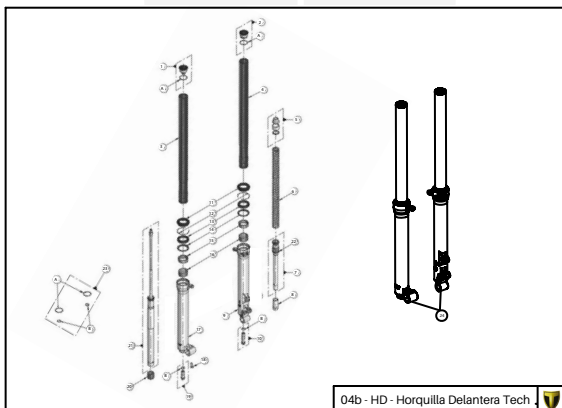

Despiece / Parts Book TRRS GOLD Arranque Eléctrico / Electric Start - 2021

D

C

B

A