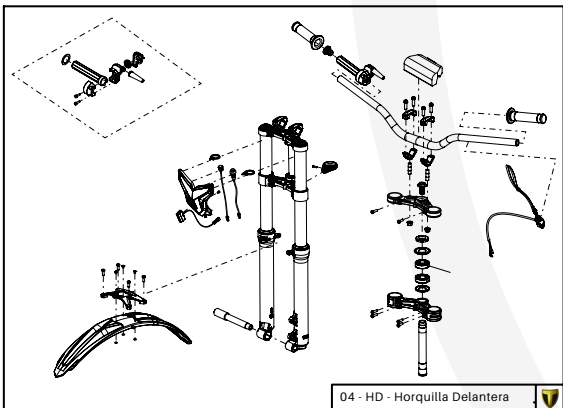

Despiece / Parts Book TRRS GOLD Arranque Eléctrico / Electric Start - 2021

D

C

B

A