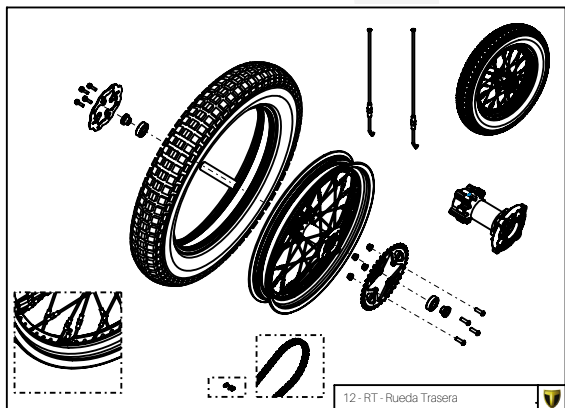

Despiece / Parts Book TRRS GOLD Arranque Eléctrico / Electric Start - 2021

D

C

B

A