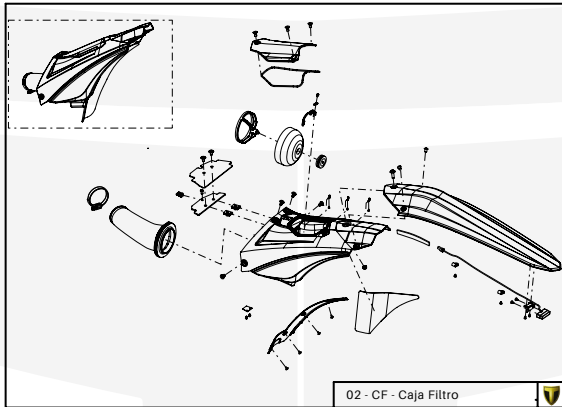

Despiece / Parts Book TRRS GOLD Arranque Eléctrico / Electric Start - 2021

D