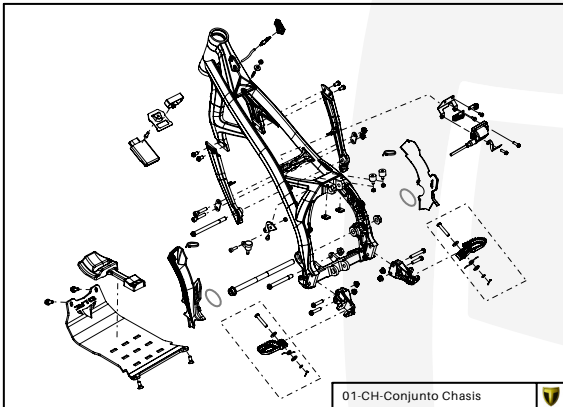

Despiece / Parts Book TRRS GOLD Arranque Eléctrico / Electric Start - 2021

D