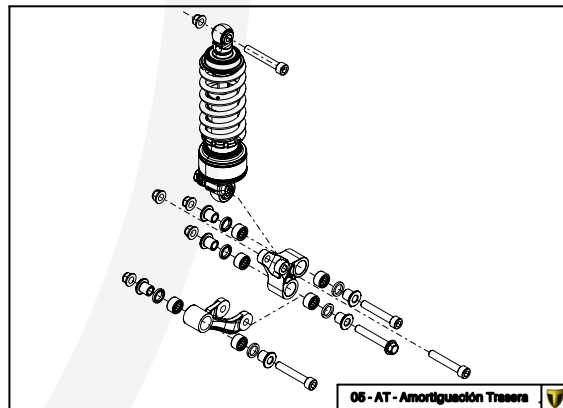

Despiece / Parts Book TRRS GOLD Arranque Eléctrico / Electric Start - 2021

D

C

B

A