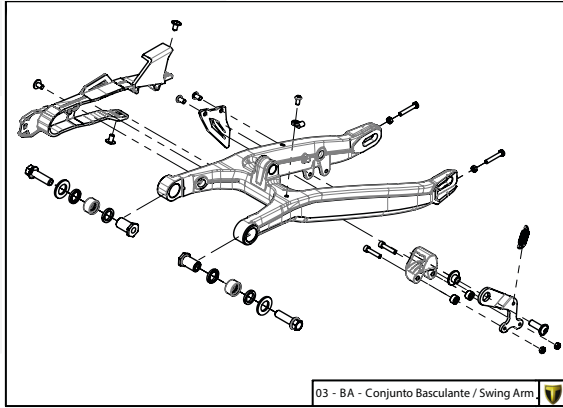

Manual de Despiece 

Parts Book 

TRS **ON-E**
K I D S

20"
2021

Imagen: Moto exclusivamente para competición y circuito cerrado.
Picture: Motorcycle only for competition and closed circuit.

TRS
MOTORCYCLES

Despiece TRRS ON-E KIDS 20" / 2021

D

C

B

A

Despiece TRRS ON-E KIDS 20" / 2021

D

10 - CA - Cargador / Charger

11 - RD - Rueda Delantera / Front wheel