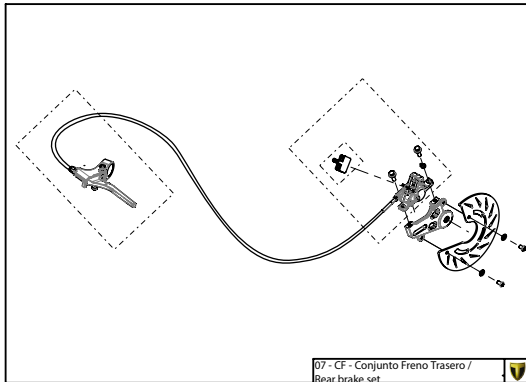

Manual de Despiece 

Parts Book 

TRS **ON-E**
K I D S

20"
2021

Imagen: Moto exclusivamente para competición y circuito cerrado.
Picture: Motorcycle only for competition and closed circuit.

TRS
MOTORCYCLES

Despiece TRRS ON-E KIDS 20" / 2021

D

C

B

A

Despiece TRRS ON-E KIDS 20" / 2021

D

10 - CA - Cargador / Charger

11 - RD - Rueda Delantera / Front wheel