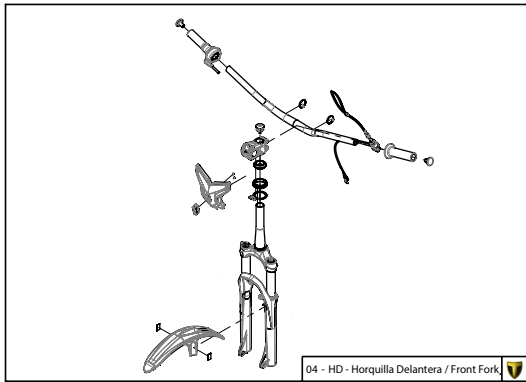

Manual de Despiece 

Parts Book 

TRS **ON-E**
K I D S

20"
2021

Imagen: Moto exclusivamente para competición y circuito cerrado.
Picture: Motorcycle only for competition and closed circuit.

TRS
MOTORCYCLES

Despiece TRRS ON-E KIDS 20" / 2021

D

C

B

A

Despiece TRRS ON-E KIDS 20" / 2021

D

10 - CA - Cargador / Charger

11 - RD - Rueda Delantera / Front wheel