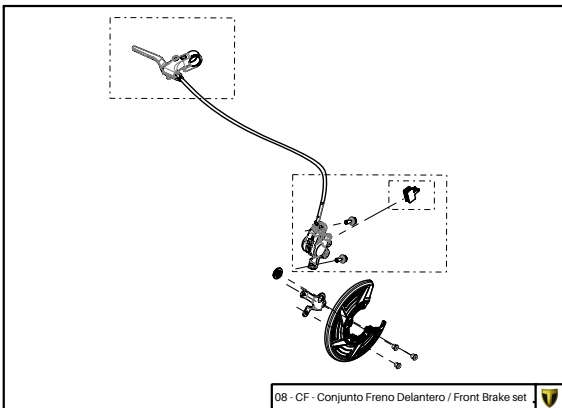

Manual de Despiece 

Parts Book 

TRS **ON-E**
K I D S

20"
2023

Imagen: Moto exclusivamente para competición y circuito cerrado.
Picture: Motorcycle only for competition and closed circuit.

TRS
MOTORCYCLES

Despiece TRRS ON-E KIDS 20" / 2022

D

C

B

A

Despiece TRRS ON-E KIDS 20" / 2022

D

10 - CA - Cargador / Charger

11 - RD - Rueda Delantera / Front wheel