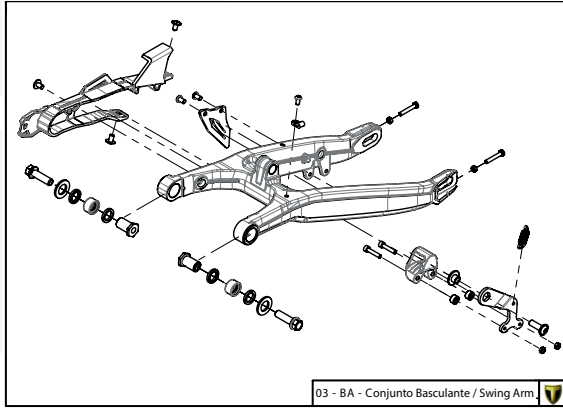

Manual de Despiece 

Parts Book 

TRS **ON-E**
K I D S

20"
2023

Imagen: Moto exclusivamente para competición y circuito cerrado.
Picture: Motorcycle only for competition and closed circuit.

TRS
MOTORCYCLES

Despiece TRRS ON-E KIDS 20" / 2022

D

C

B

A

Despiece TRRS ON-E KIDS 20" / 2022

D

10 - CA - Cargador / Charger

11 - RD - Rueda Delantera / Front wheel