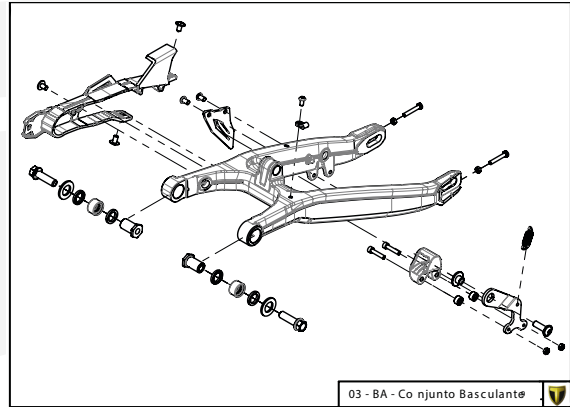

Manual de Despiece 

Parts Book 

TRS **ON-E**
K I D S

20"
2020

Imagen: Moto exclusivamente para competición y circuito cerrado.
Picture: Motorcycle only for competition and closed circuit.

TRS
MOTORCYCLES

Despiece TRRS ON-E KIDS 2020

D

C

B

A

Despiece TRRS ON-E KIDS 2020

D

10 - CA - Cargador

11 - RD - Rueda Delantera