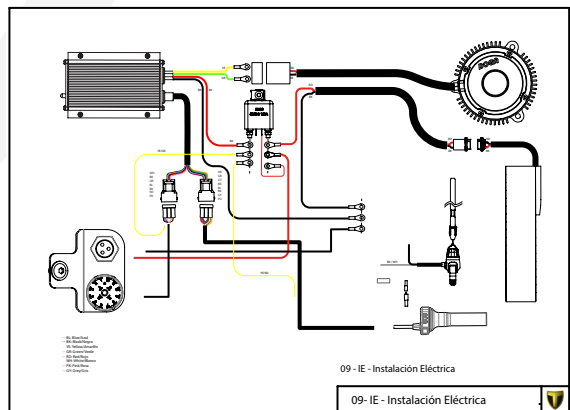

Despiece TRRS ON-E KIDS 2020

D

C

B

A