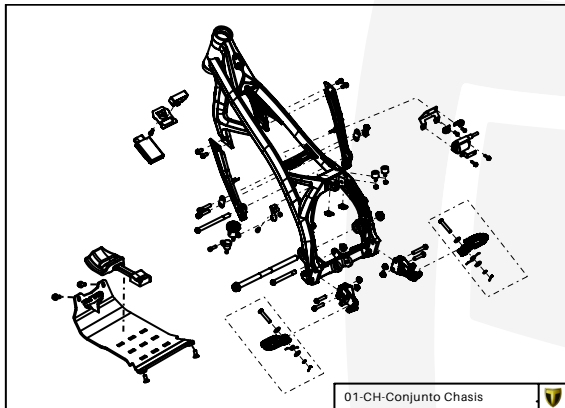

Despiece TRRS ONE-R 2021

D