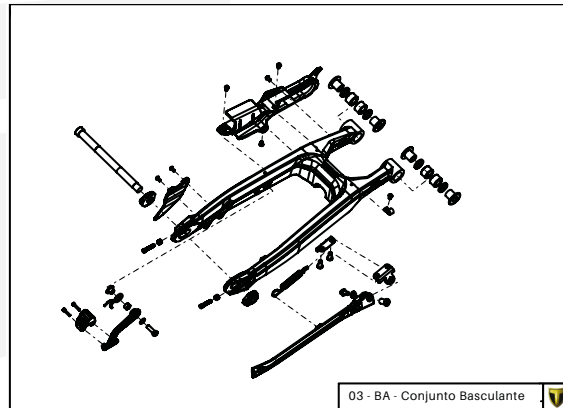

Despiece TRRS ONE-R 2021

D