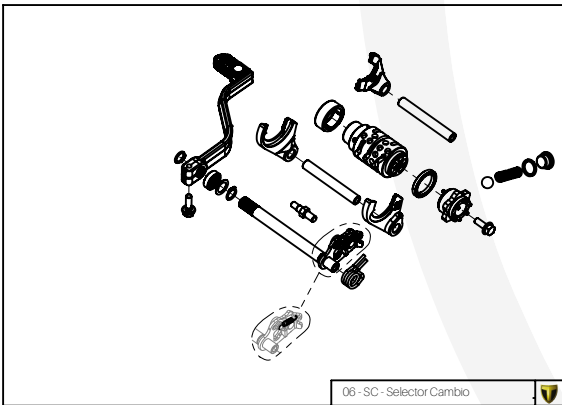

Despiece TRRS ONE-R 2021

D

C

B

A