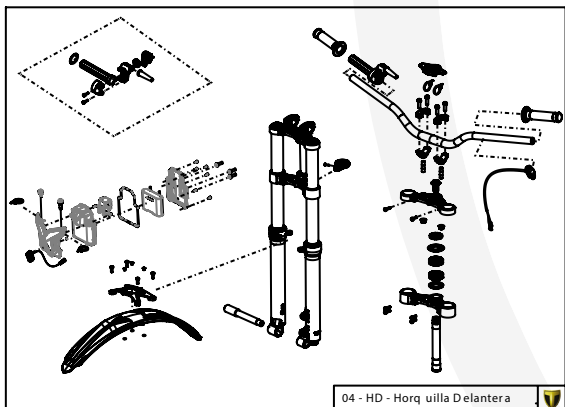

Despiece TRRS ONE-R 2021

D

C

B

A