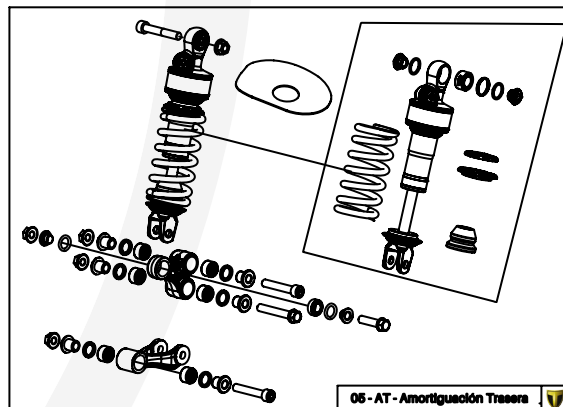

Despiece TRRS ONE-R 2021

D

C

B

A