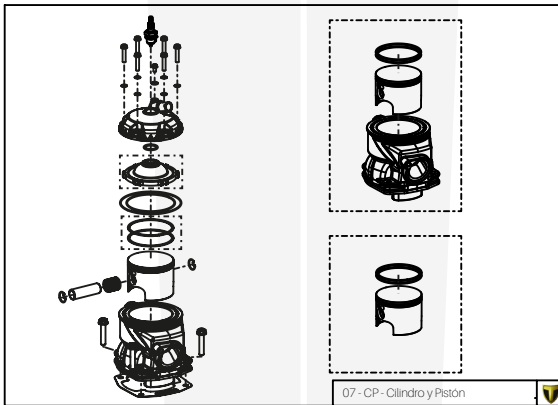

Despiece TRRS ONE-R 2021

D

C

B

A