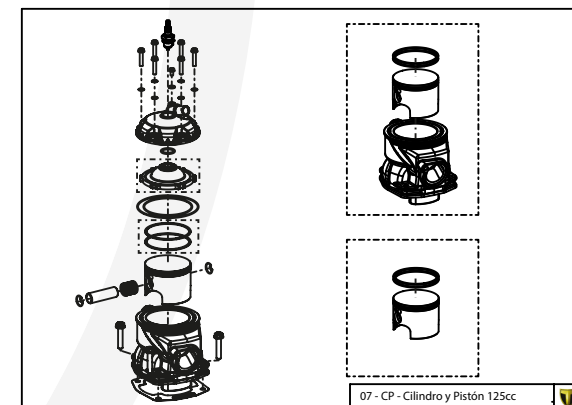

Despiece TRRS ONE-R 2021

D

C

B

A