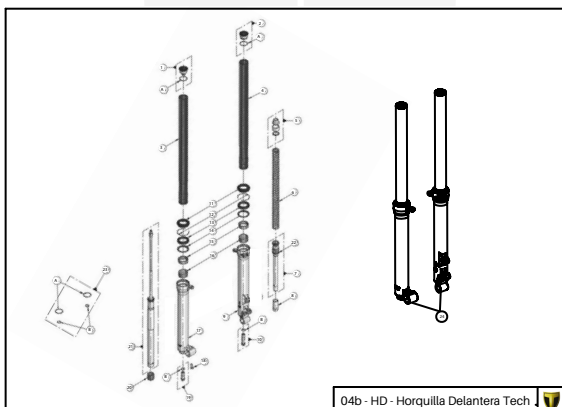

Despiece TRRS ONE-R 2021

D

C

B

A