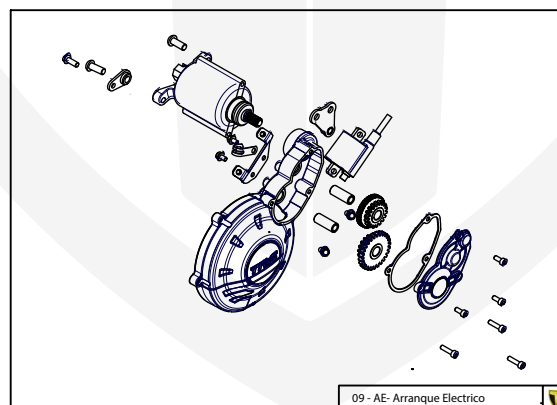

Despiece TRRS ONE-R 2021

D

C

B

A