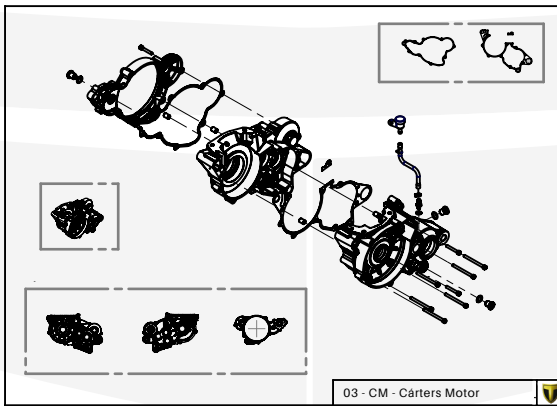

Despiece TRRS ONE-R 2021

D