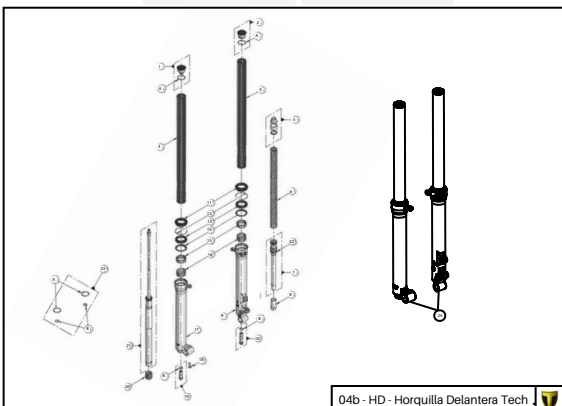

02 - CF - Caja Filtro