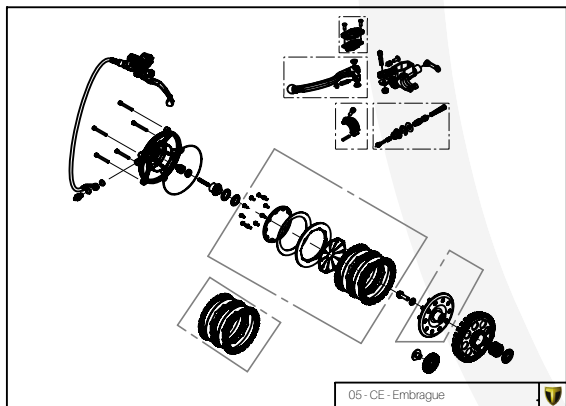

Despiece TRRS ONE-R 2021

D

C

B

A