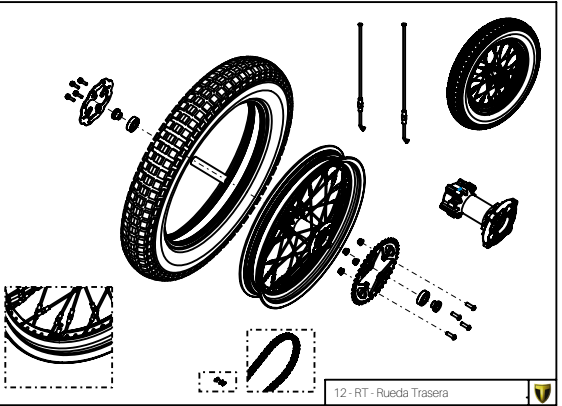

A

08 - FD - Freno Delantera

Despiece TRRS ONE-R 2021

D

C

B

A

Despiece TRRS ONE-R 2021