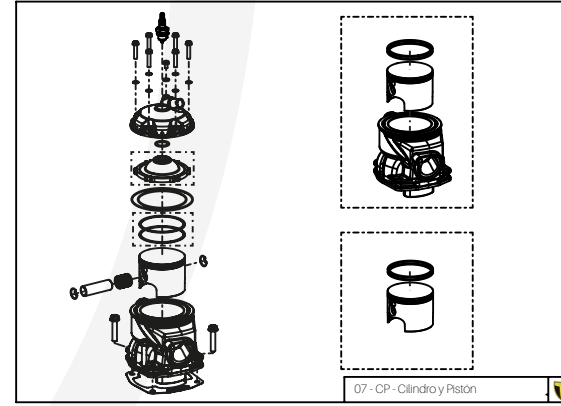

Despiece TRRS ONE-R 2021

D

C

B

A