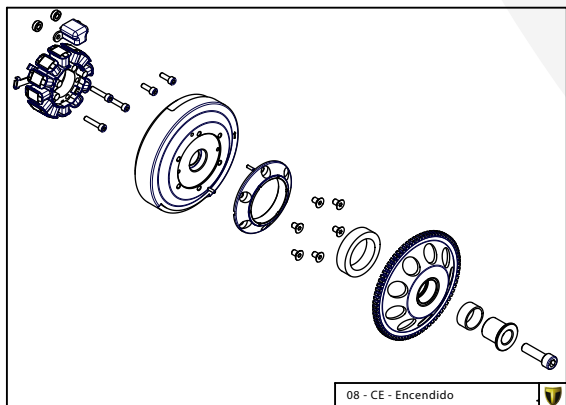

Despiece TRRS ONE-R 2021

D

C

B

A