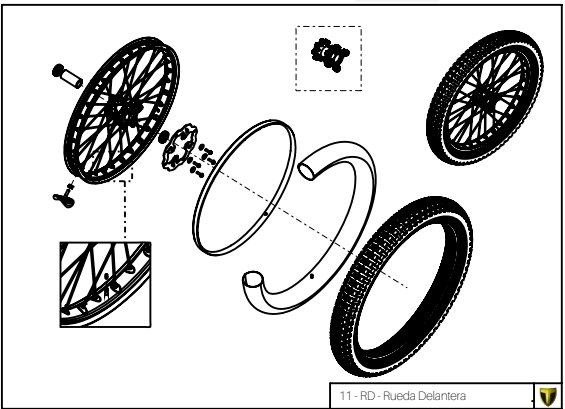

A

08 - FD - Freno Delantera

Despiece TRRS ONE-R 2021

D

C

B

A

Despiece TRRS ONE-R 2021