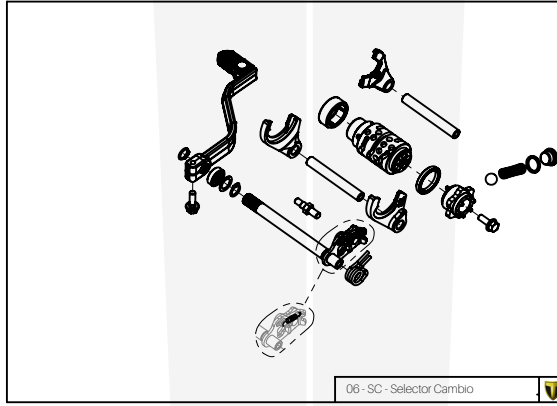

Despiece TRRS ONE-R 2021

D

C

B

A