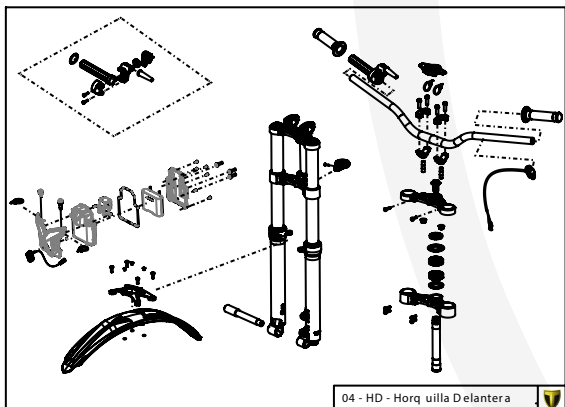

Despiece TRRS ONE-R Electric Start 2022

D

C

B

A