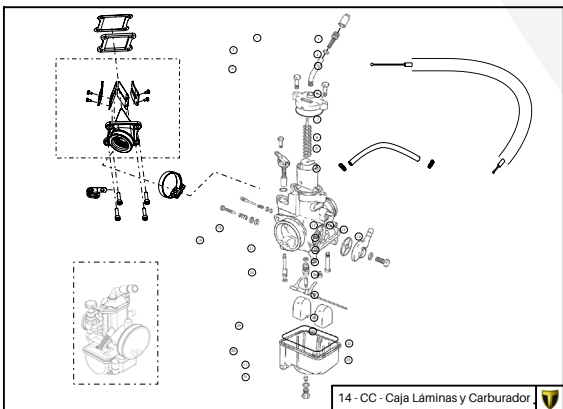

Despiece TRRS ONE-R Electric Start 2022

D

C

B

A