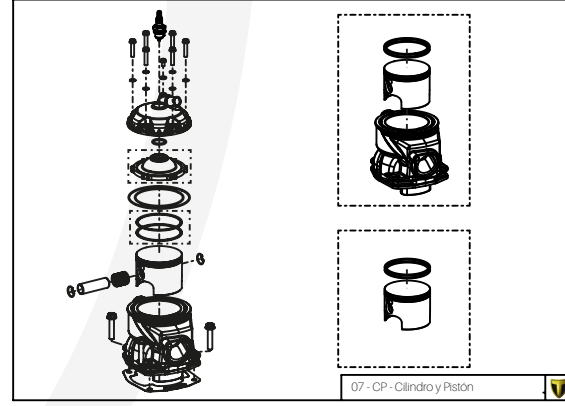

Despiece TRRS ONE-R Electric Start 2022

D

C

B

A