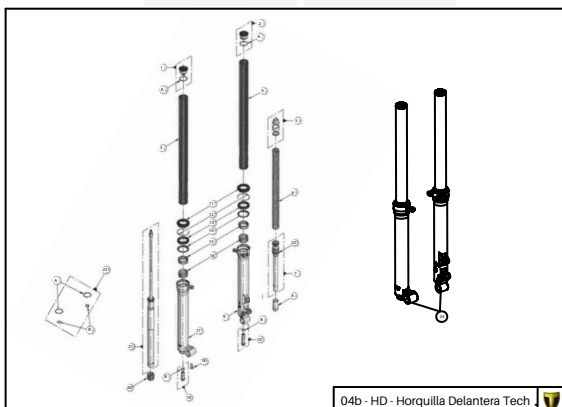

Despiece TRRS ONE-R Electric Start 2022

D

C

B

A