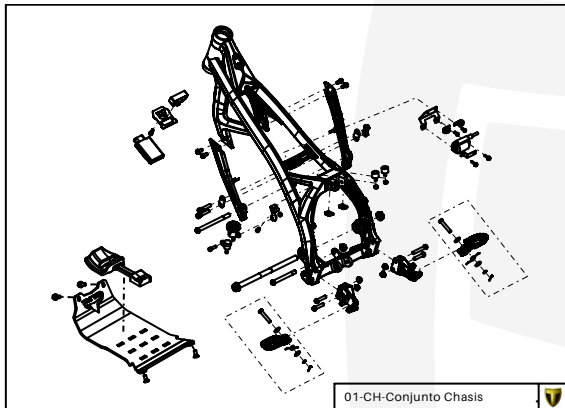

Despiece TRRS ONE-R Electric Start 2022

D