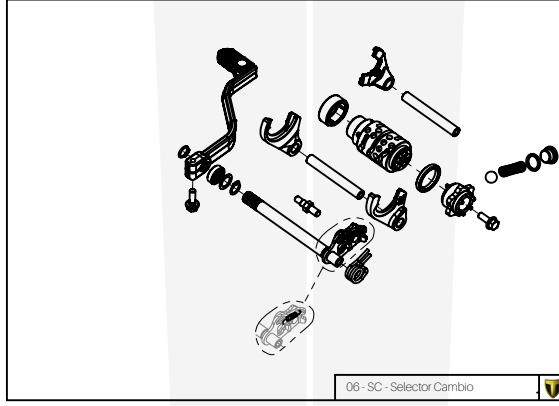

Despiece TRRS ONE-R Electric Start 2022

D

C

B

A