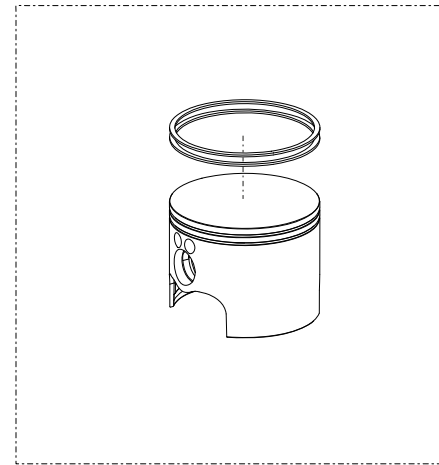

- 16A (250 cc)
- 16B (250 cc)
- 16C (250 cc)
- 17A (280 cc)
- 17B (280 cc)
- 17C (280 cc)
- 18A (300 cc)
- 18B (300 cc)
- 18C (300 cc)