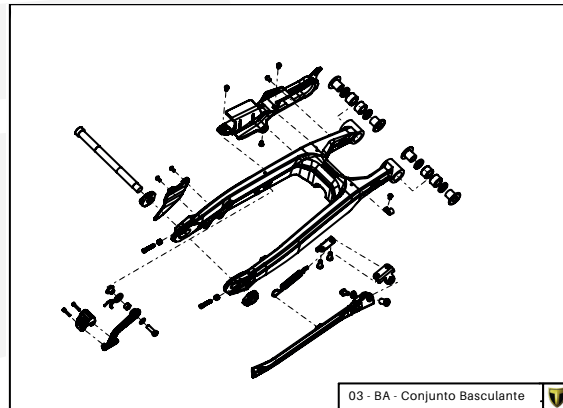

Despiece TRRS ONE-R Electric Start 2022

D