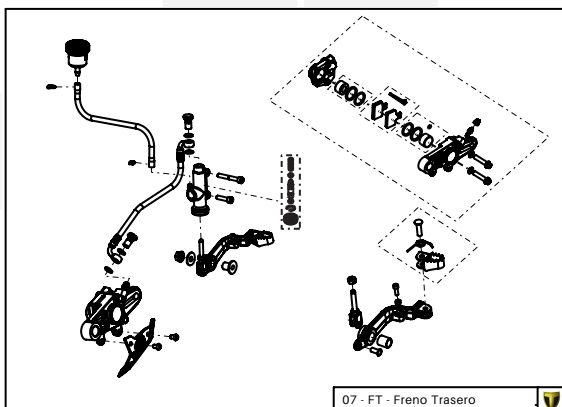

Despiece TRRS ONE-R Electric Start 2022

D

C

B

A