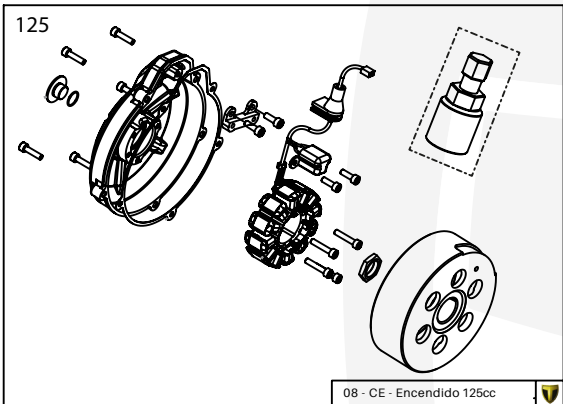

Despiece TRRS Raga Racing 2020

D

C