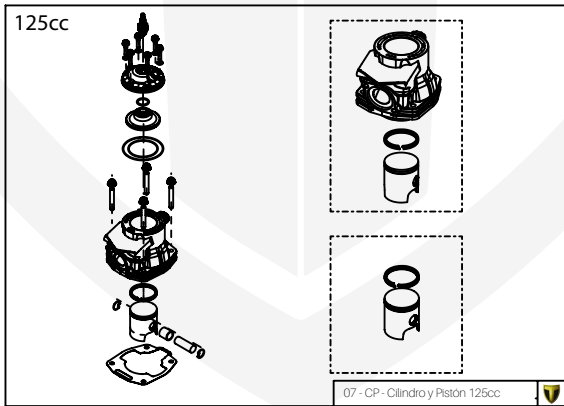

Despiece TRRS Raga Racing 2020

D

C

B

A