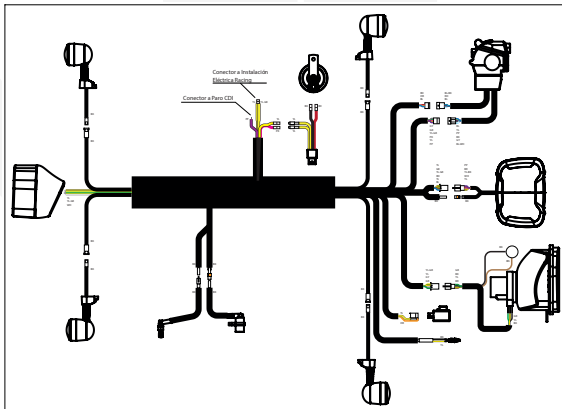

Despiece TRRS Raga Racing 2020

D

C

B

A