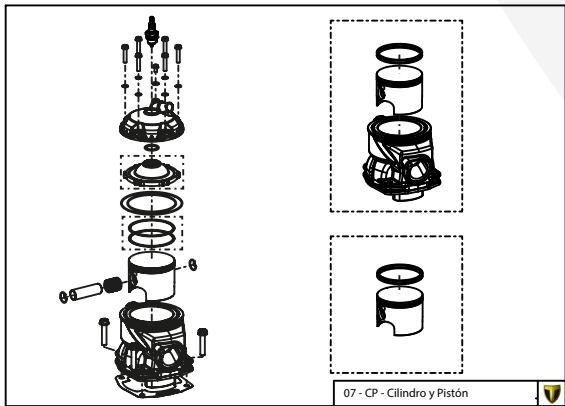

Despiece TRRS Raga Racing 2020

D

C

B

A