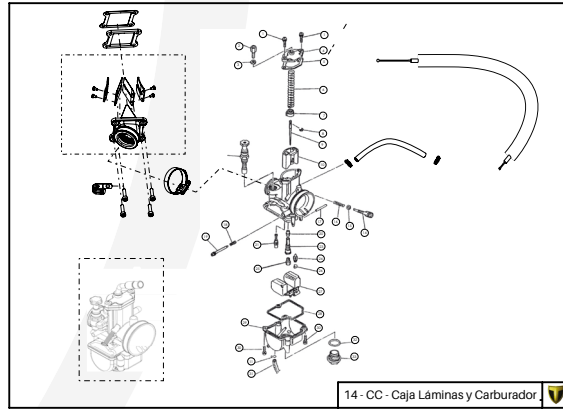

Despiece TRRS Raga Racing 2020

D

C

B

A