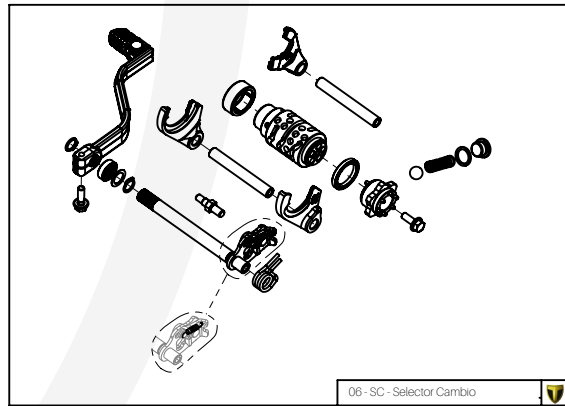

Despiece TRRS Raga Racing 2020

D

C

B

A