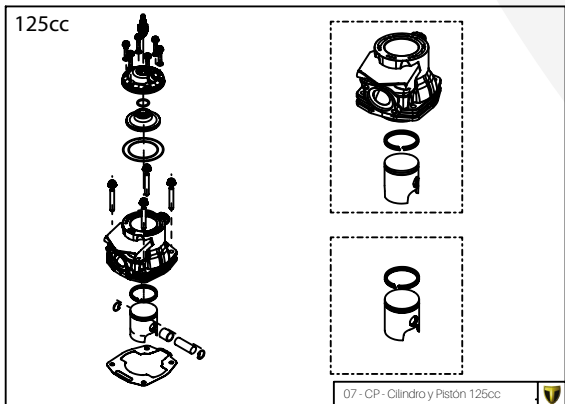

Despiece TRRS Raga Racing 2020

D

C

B

A