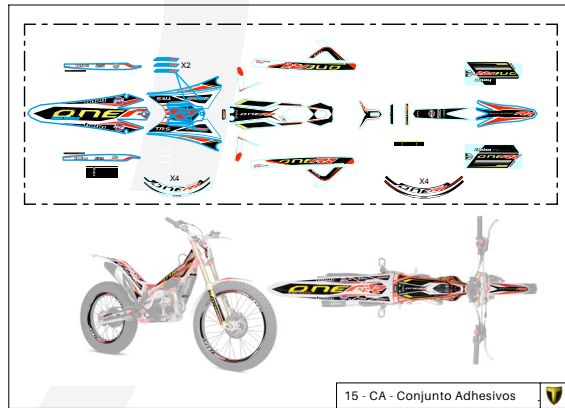

12 - RT - Rueda Trasera

B