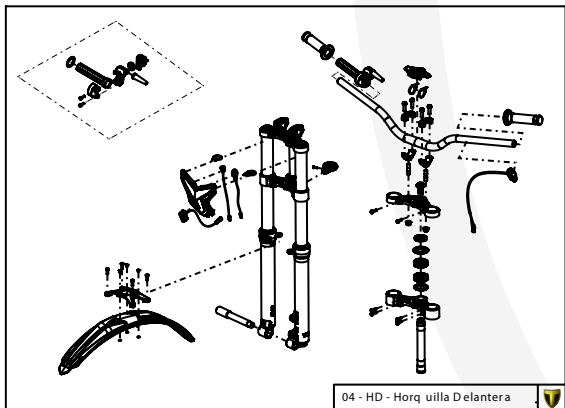

Despiece TRRS Raga Racing 2020

D

C

B

A