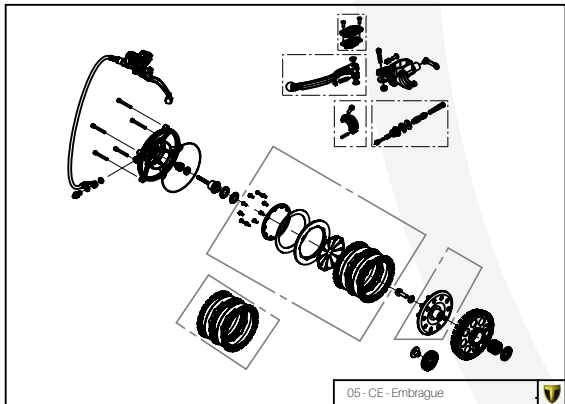

Despiece TRRS Raga Racing 2020

D

C

B

A