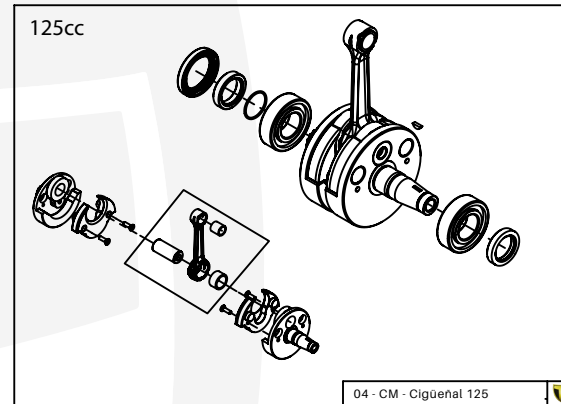

Despiece TRRS Raga Racing 2020

D