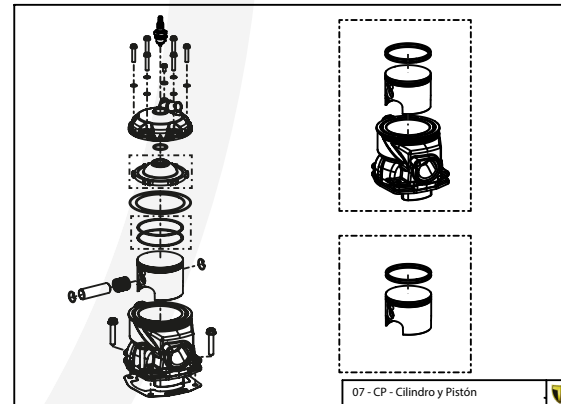

Despiece TRRS Raga Racing 2020

D

C

B

A