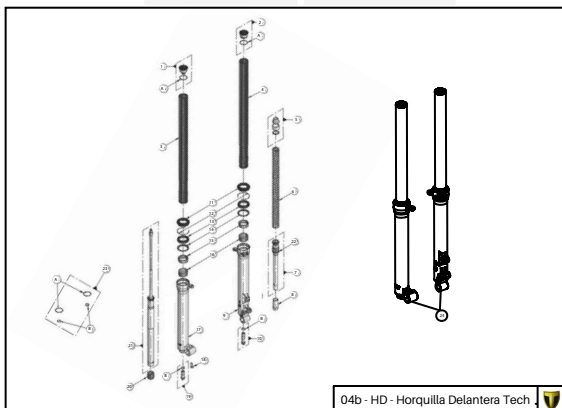

Despiece TRRS Raga Racing 2020

D

C

B

A