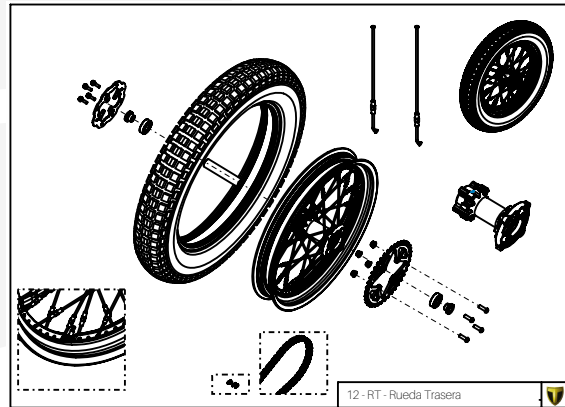

Despiece TRRS Raga Racing 2020

D

C

B

A