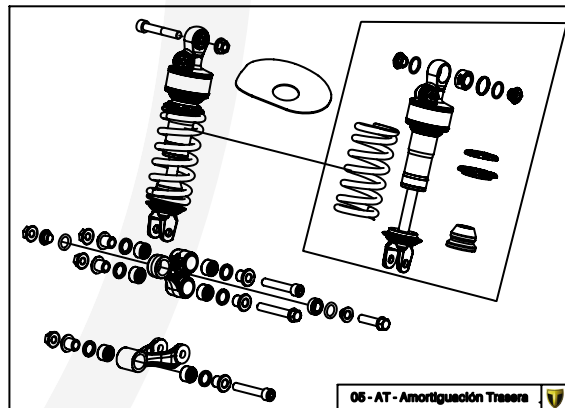

Despiece TRRS Raga Racing 2020

D

C

B

A