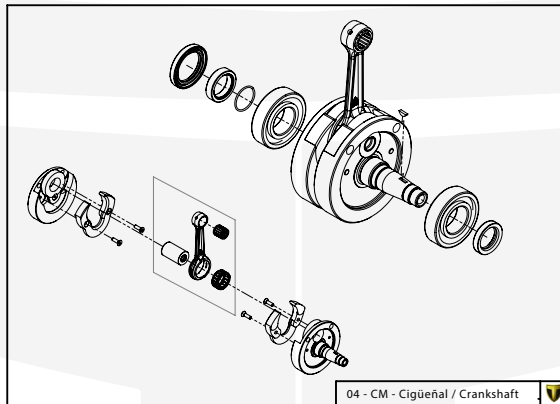

Despiece TRRS Raga Racing 2020

D