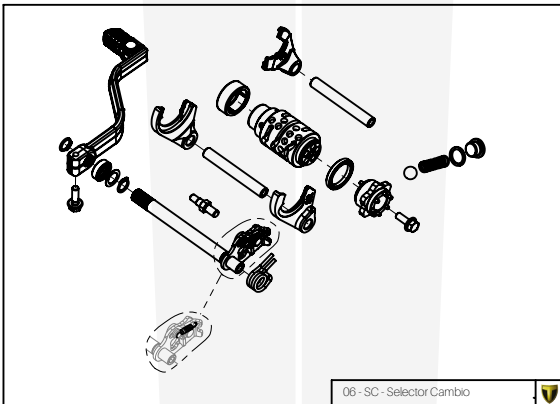

Despiece TRRS Raga Racing 2020

D

C

B

A