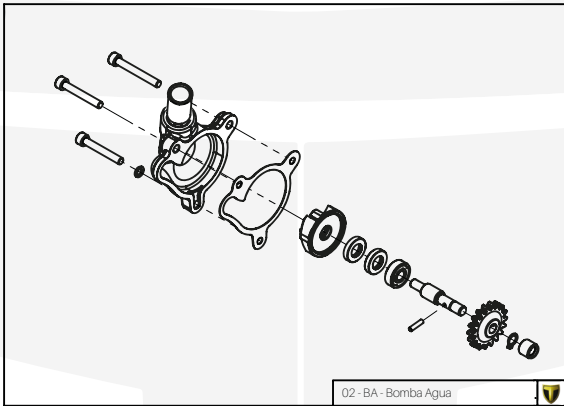

Despiece TRRS Raga Racing 2020

D