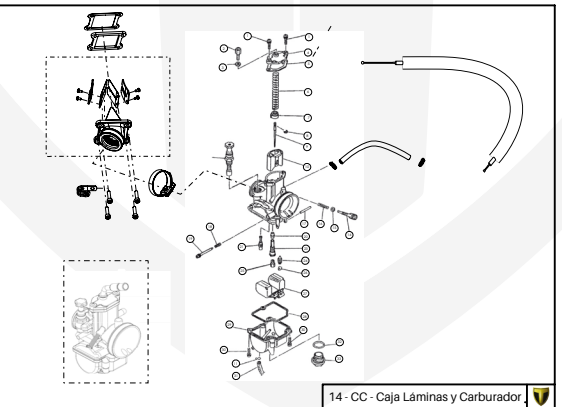

Despiece TRRS Raga Racing 2020

D

C

B

A