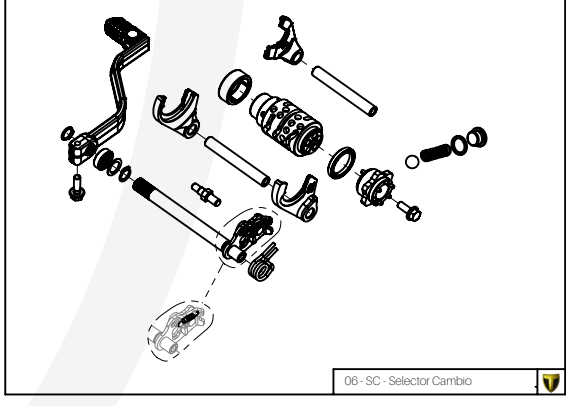

Despiece TRRS Raga Racing 2020

D

C

B

A