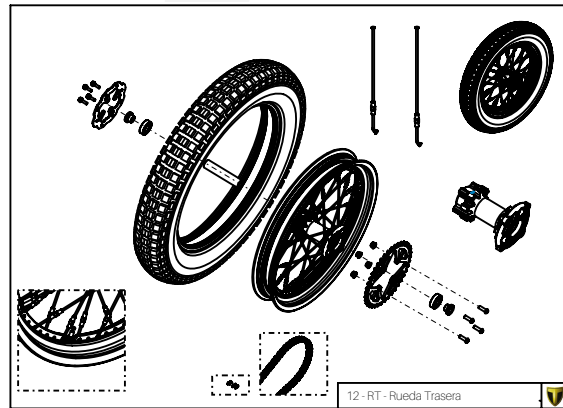

Despiece TRRS Raga Racing 2020

D

C

B

A