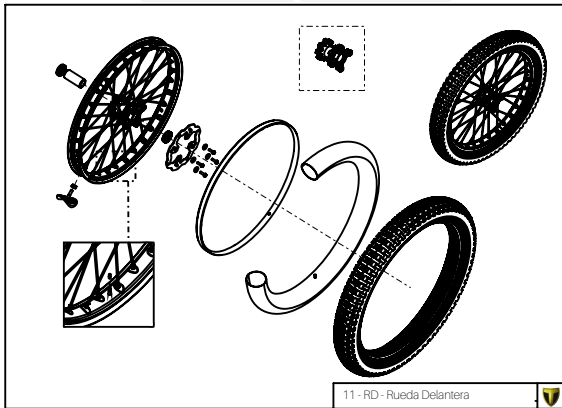

Despiece TRRS Raga Racing 2020

D

C

B

A