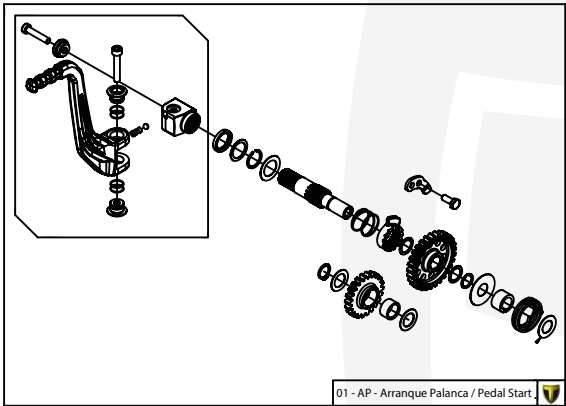

Despiece TRRS Raga Racing 2020

D