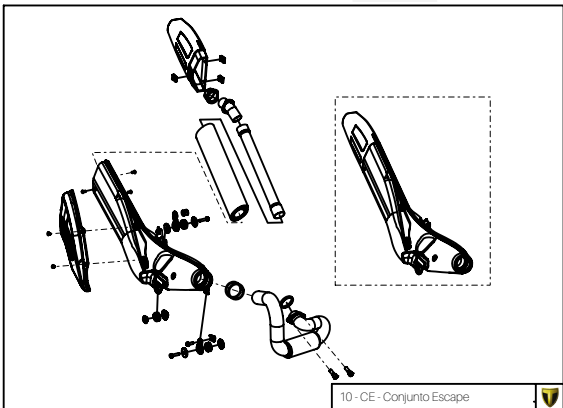

Despiece TRRS Raga Racing 2020

D

C

B

A