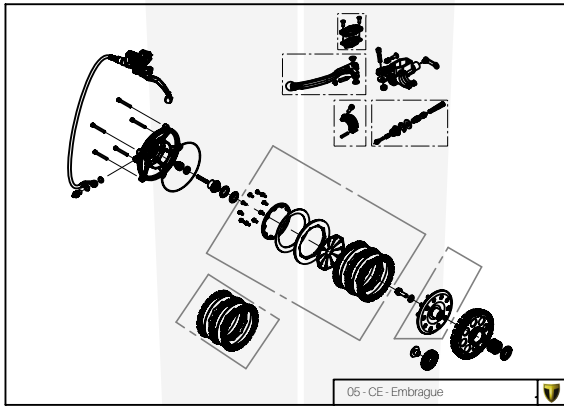

Despiece TRRS Raga Racing 2020

D

C

B

A