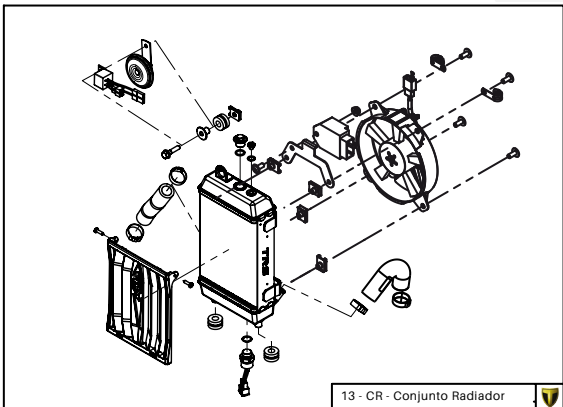

Despiece TRRS Raga Racing 2020

D

C

B

A