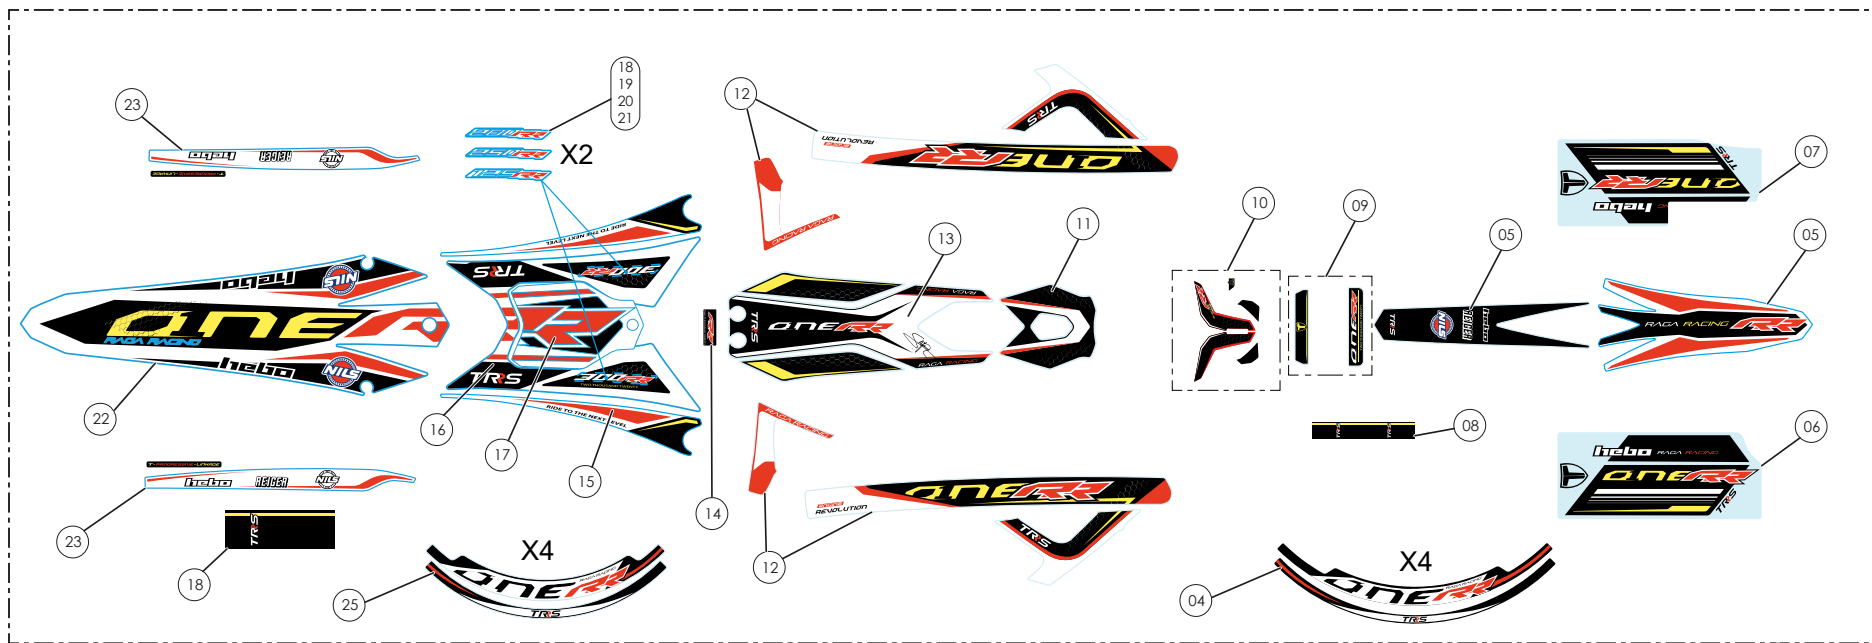

D

C

B

A

Despiece TRRS RR Electric Start 2020

15 - CA - Conjunto Adhesivos - listado de Piezas

Nº	Código	Descripción	Description	Cantidad
1	15072TR300	Conjunto Adhesivos RR 2020 - 300cc	Sticker kit, complete RR 2020 - 300cc	1
2	15072TR280	Conjunto Adhesivos RR 2020 - 280cc	Sticker kit, complete RR 2020 - 280cc	1
3	15072TR250	Conjunto Adhesivos RR 2020 - 250cc	Sticker kit, complete RR 2020 - 250cc	1
4	15072TR125	Conjunto Adhesivos RR 2020 - 125cc	Sticker kit, complete RR 2020 - 125cc	1
5	15072TR101	Adhesivo Guardabarros Delantero RR 2020	Sticker, front mudguard (fender) RR 2020	1
6	15072TR102	Adhesivo Horquilla Izquierda RR 2020	Sticker, fork-leg left RR 2020	1
7	15072TR103	Adhesivo Horquilla Derecha RR 2020	Sticker, fork-leg right RR 2020	1
8	15010TR102	Adhesivo buje delantero 2020	Sticker, front hub 2020	1
9	15072TR104	Adhesivo Radiador RR 2020	Racing Sticker, Radiator RR 2020	1
10	15072TR120	Adhesivo Careta Faro RR Arranque Eléctrico 2020	Sticker, headlamp mask RR Electric Start 2020	1
11	15072TR107	Adhesivo Chasis Superior RR 2020	Sticker, upper frame RR 2020	1
12	15072TR106	Juego Adhesivos Chasis RR 2020	Stickers set, frame RR 2020	1
13	15072TR108	Adhesivo Depósito RR 2020	Sticker, fuel tank RR 2020	1
14	15072TR109	Adhesivo Modelo Chasis Inferior RR 2020	Sticker, model RR 2020	1
15	15072TR112	Adhesivos Lateral Caja de Filtro RR 2020	Air filter box side RR 2020	1
16	15072TR110	Adhesivo Caja de Filtro RR 2020	Sticker, air filter box RR 2020	1
17	15072TR111	Adhesivo Tapa Caja de Filtro RR 2020	Sticker, air filter access cover RR 2020	1
18	15072TR113	Adhesivos Cilindrada Caja de Filtro RR 2020 - 125	Sticker, air filter box side RR 2020 - engine size 125	1
19	15072TR114	Adhesivos Cilindrada Caja de Filtro RR 2020 - 250	Sticker, air filter box side RR 2020 - engine size 250	1
20	15072TR115	Adhesivos Cilindrada Caja de Filtro RR 2020 - 280	Sticker, air filter box side RR 2020 - engine size 280	1
21	15072TR116	Adhesivos Cilindrada Caja de Filtro RR 2020 - 300	Sticker, air filter box side RR 2020 - engine size 300	1
22	15072TR117	Adhesivo Guardabarros Trasero RR 2020	Sticker, rear mudguard (fender) RR 2020	1
23	15072TR118	Adhesivo Basculante RR 2020	Sticker, swing-arm RR 2020	1
24	15011TR102	Adhesivo buje trasero 2020	Sticker, rear hub 2020	1
25	15072TR119	Conjunto Adhesivos Llanta RR 2020	Wheel sticker set (rim) RR 2020	1