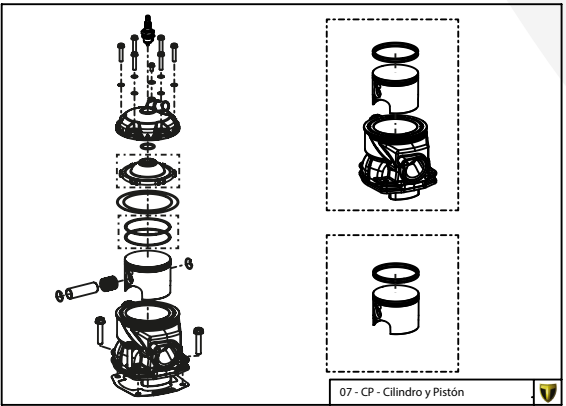

Despiece TRRS Raga Racing 2020

D

C

B

A