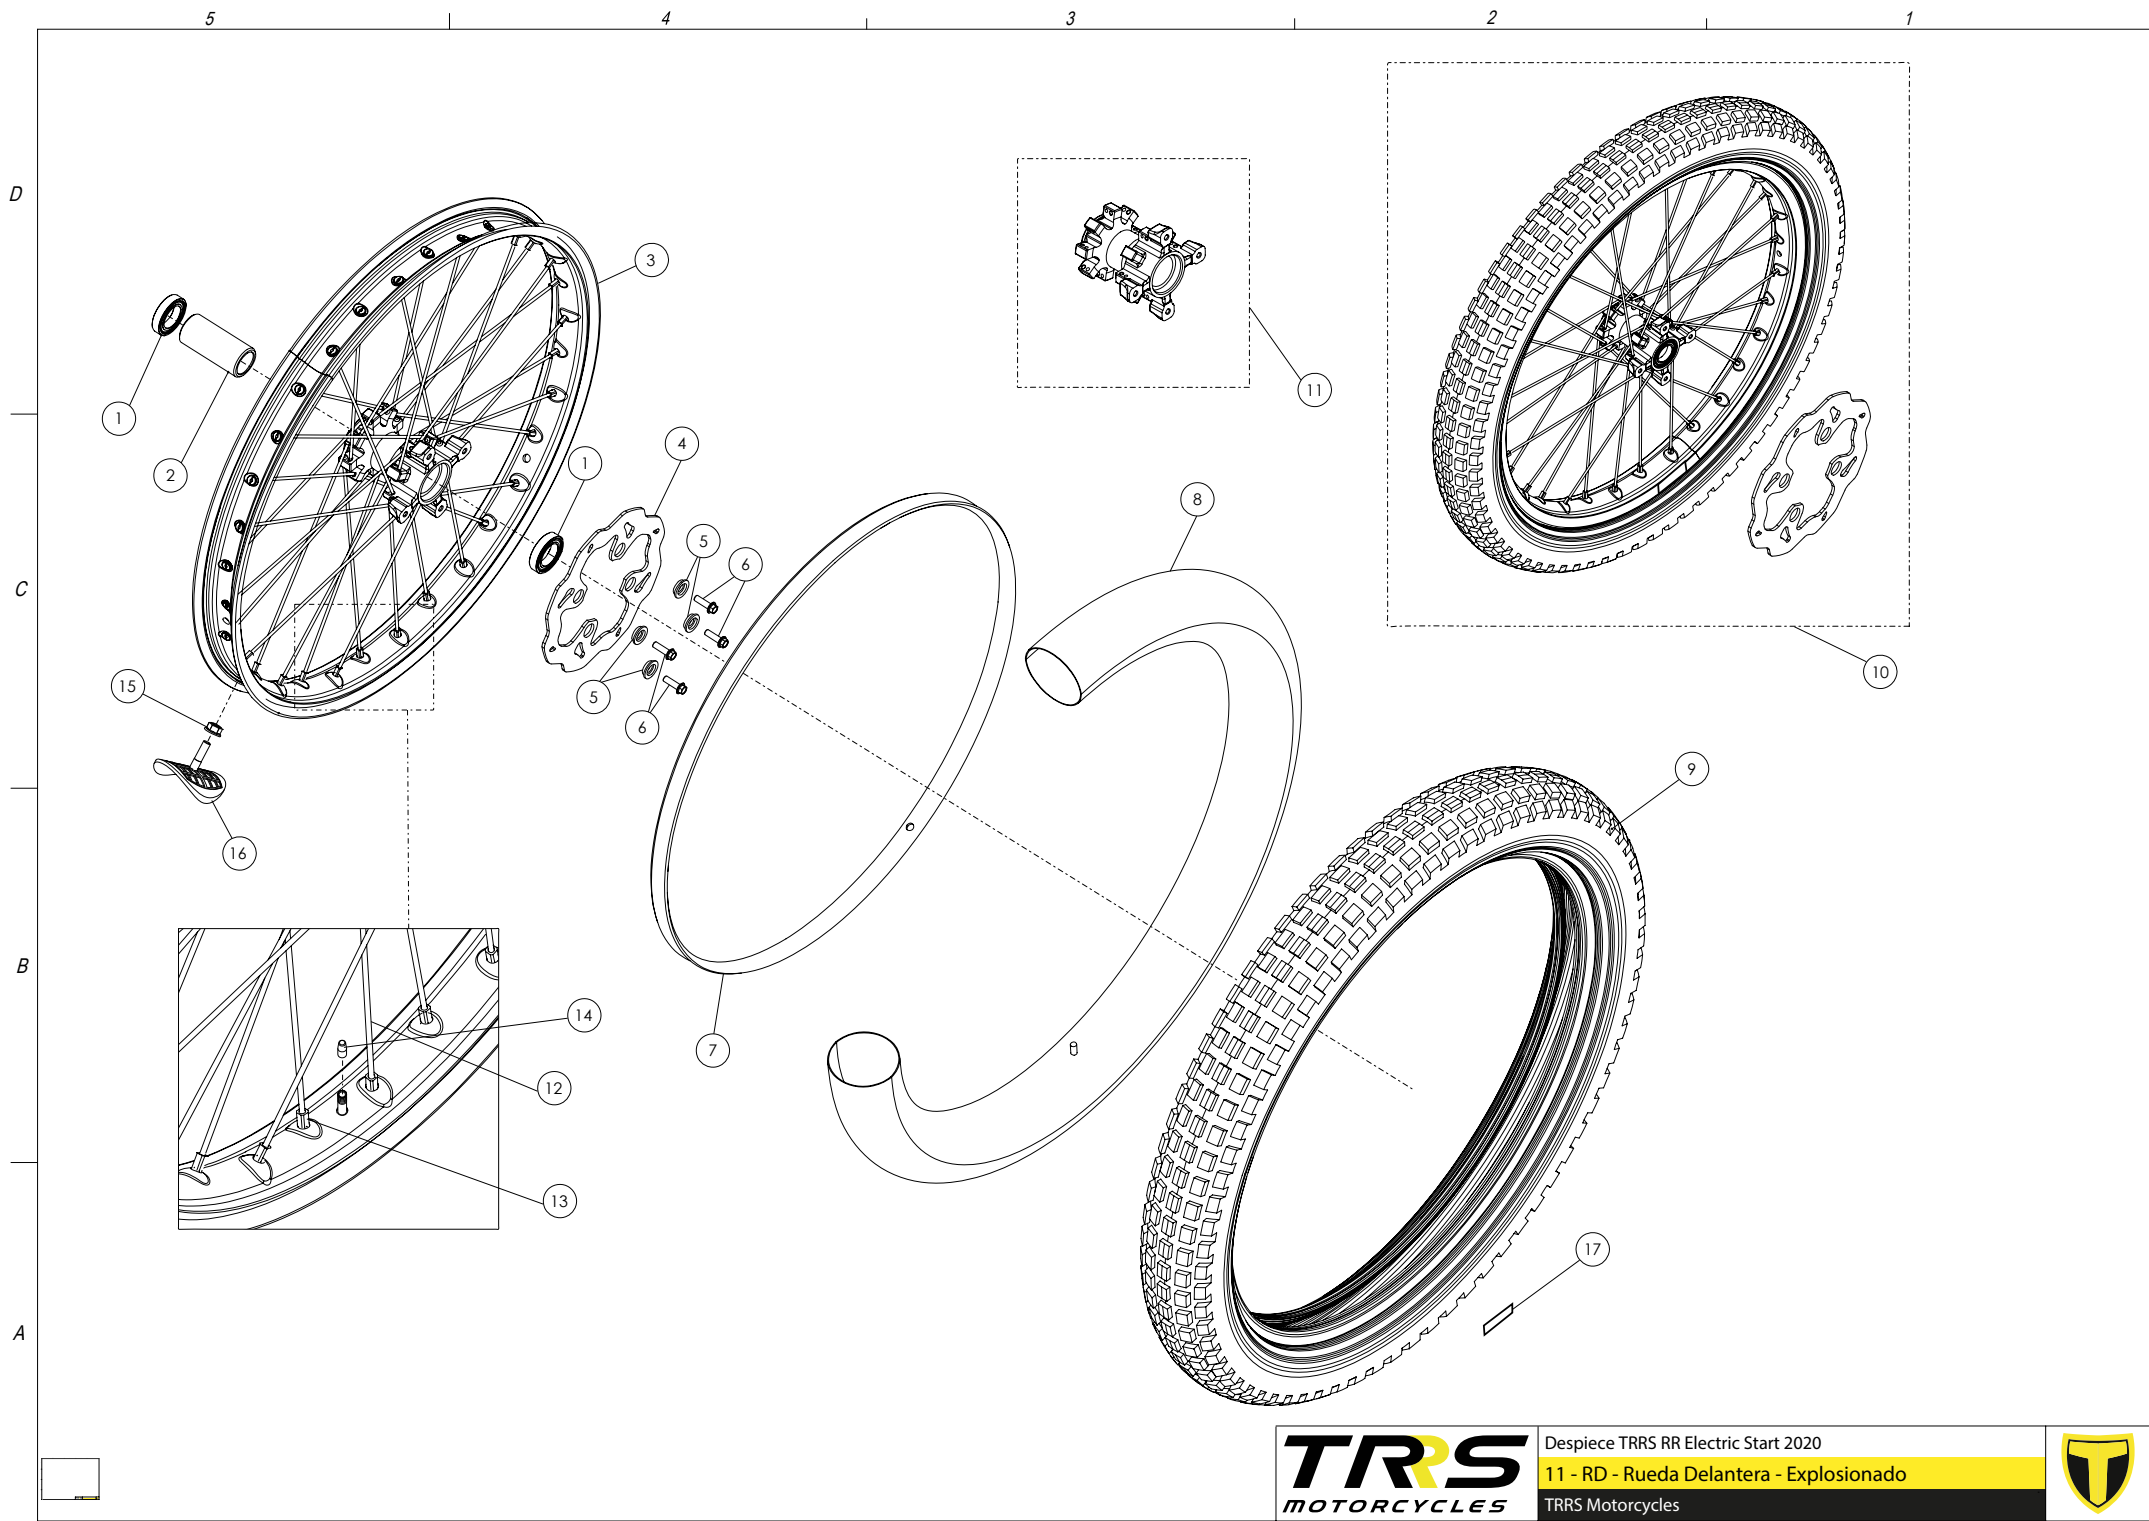

Despiece TRRS RR Electric Start 2020

.11 - RD - Rueda Delantera - Listado de Piezas

Nº	Código	Descripción	Description	Cantidad
1	52101	Rodamiento 6004	Bearing, 6004	2
2	70701	Casquillo Interior Buje	Bushing, interior hub	1
3	70714	Conjunto llanta delantera (Buje blanco)	Front rim set (white hub)	1
4	70363	Disco de Freno Delantero TRS	Front brake disc rotor	1
5	70364	Casquillo Disco Freno	Bushing, brake disc rotor	4
6	50402	Tornillo DIN 6921 M6	Bolt, DIN 6921 M6	4
7	70703	Goma Protector	Rubber protector (flap)	1
8	70704	Camara Delantera + Válvula	Front inner-tube with valve	1
9	70705	Michelin 2,75-21	Tyre, Michelin 2.75x21	1
10	70731	Cjto. Rueda delantera (bujes blanco, adhesivos buje, adhesivo llanta RR2020)	Front wheel set (White hub, sticker hub, sticker rim RR2020)	1
11	70712	Buje delantero	Front hub	1
12	70708	Radios Rueda Delantera	Spoke, front wheel	32
13	70709	Tuerca Radios Rueda Delantera	Spoke nipple (nuts), front wheel	32
14	70710	Tapón Válvula Cámara	Valve cap	1
15	51105	Tuerca DIN 6923 M8	Nut, DIN 6923 M8	1
16	70711	Agarre Cubierta	Lock, Tyre to rim	1
17	15043TR100	Adhesivo Presión neumáticos	Tire Pressure Sticker	2