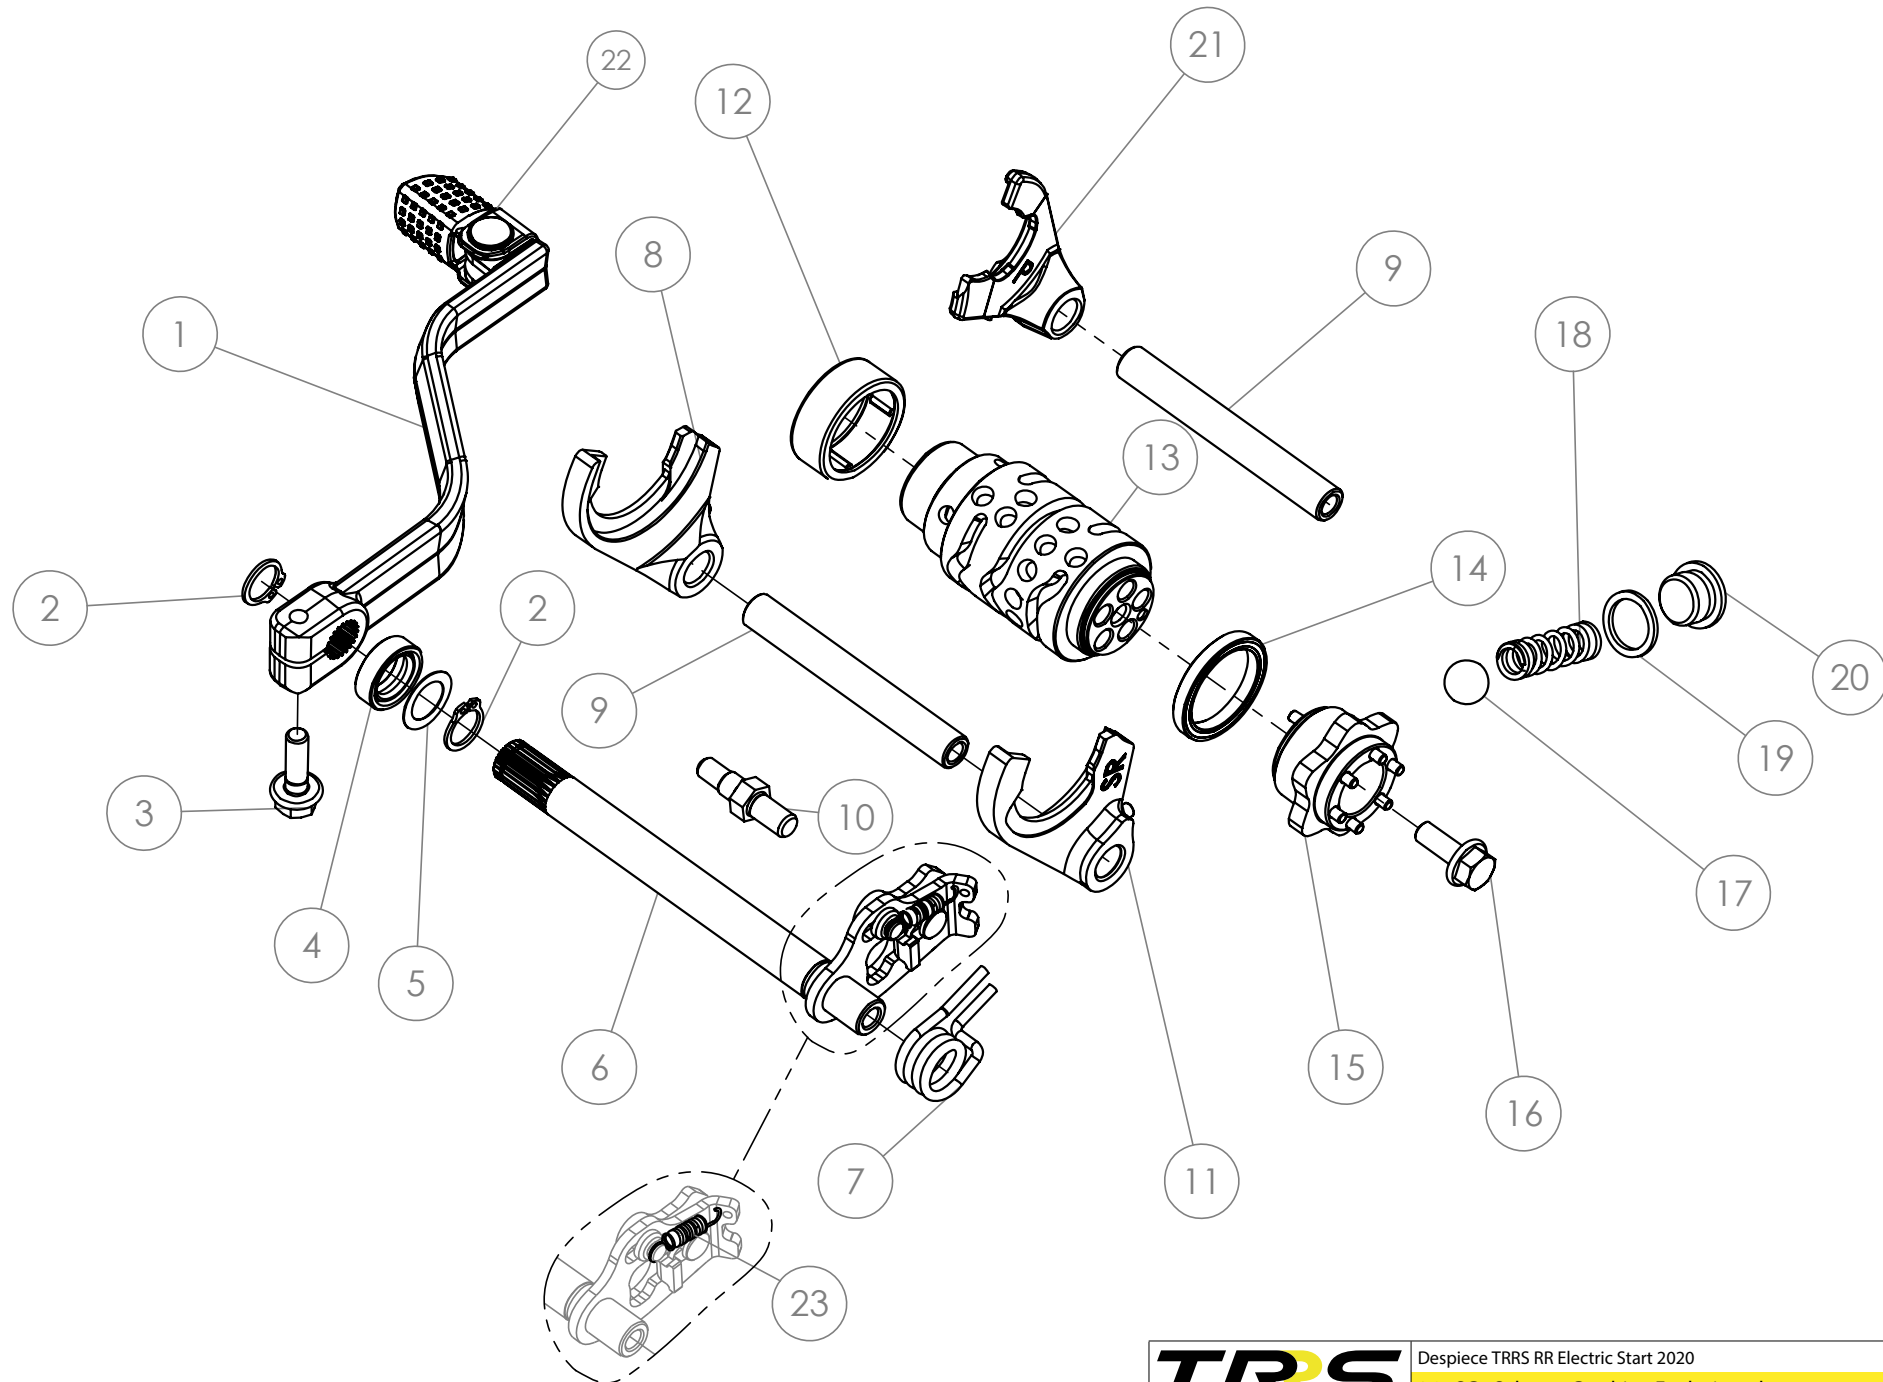

## Despiece TRRS RR Electric Start 2020