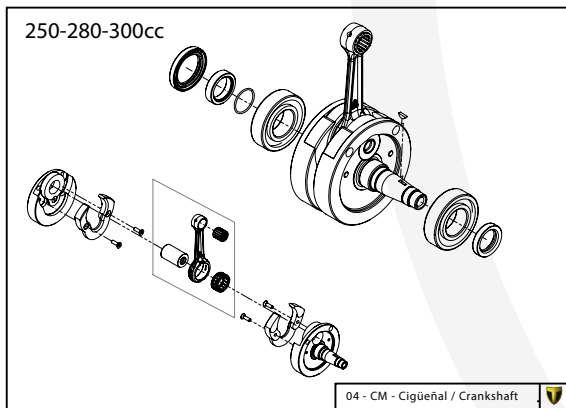

Despiece TRRS Raga Racing Homologated 2021

D

C

B

A