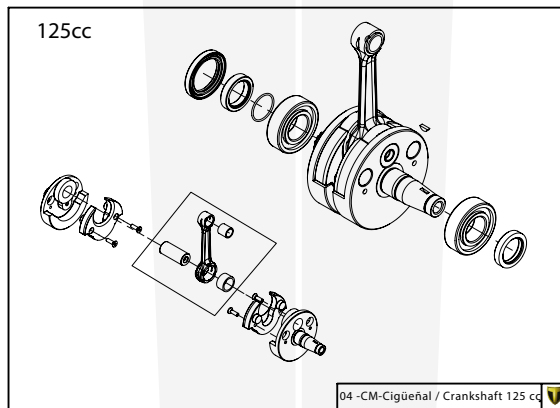

Despiece TRRS Raga Racing Homologated 2021

D

C

B

A