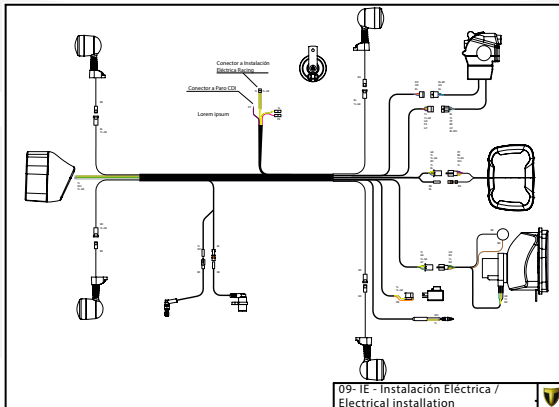

Despiece TRRS Raga Racing Homologated 2021

D