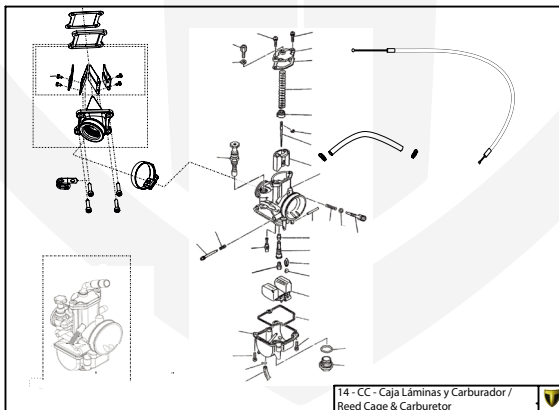

Despiece TRRS Raga Racing Homologated 2021

D

C

B

A