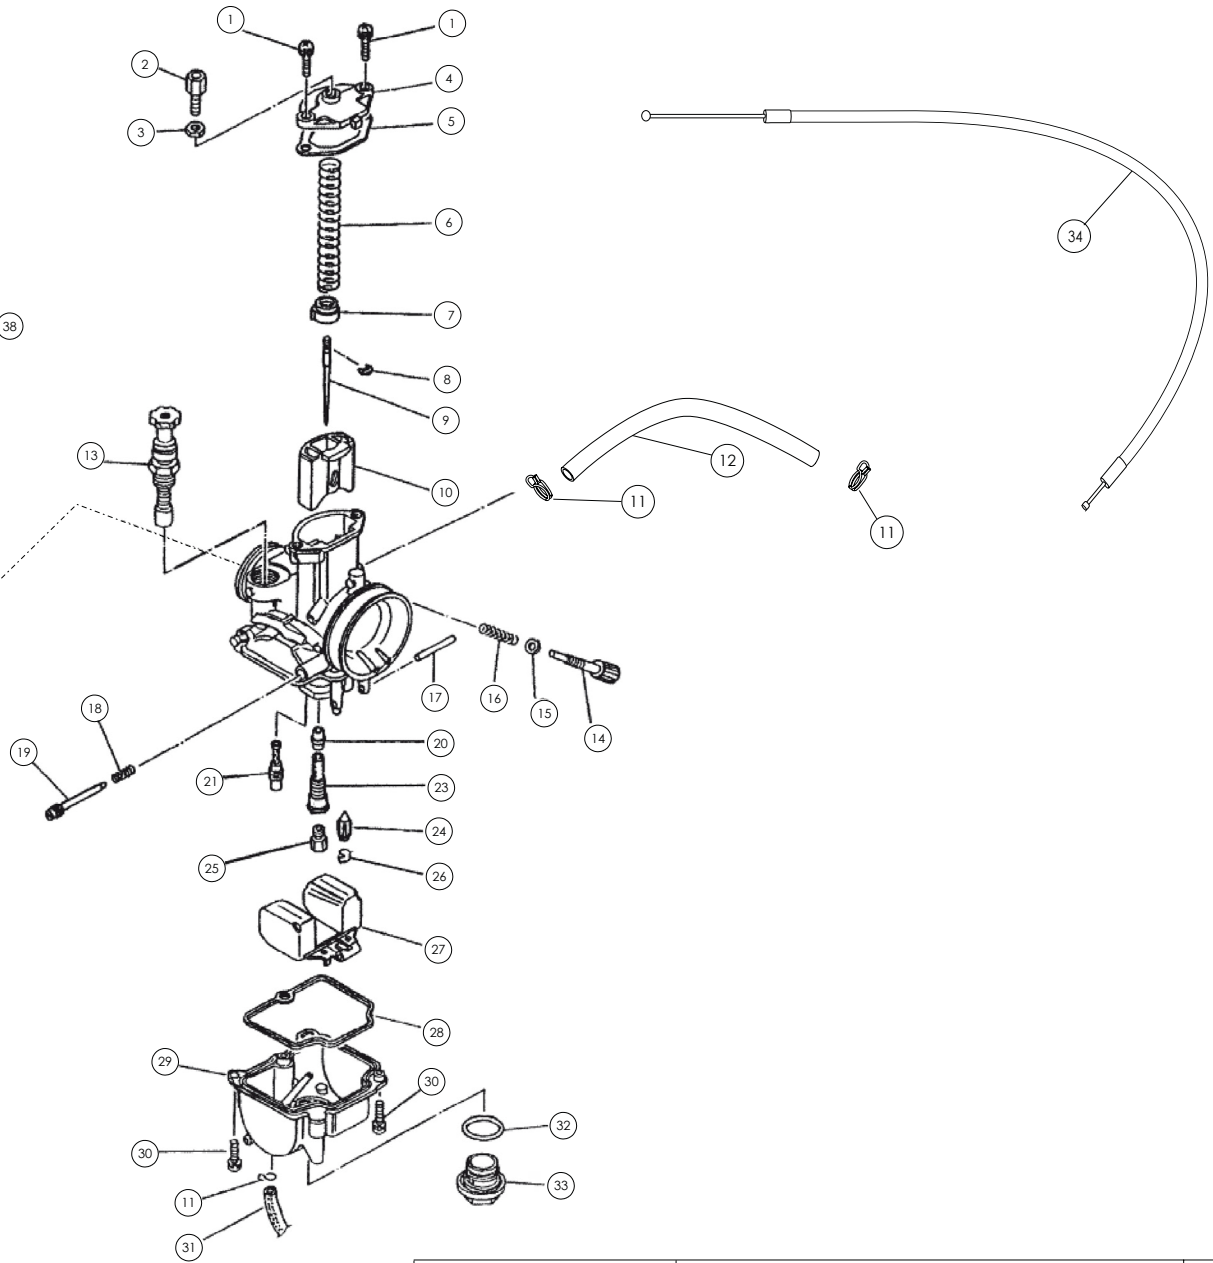

300cc

D

C

B

A

Despiece TRRS Raga Racing Homologated 2021

14 - CC - Carburador / Carburetor (300cc)

Nº	Código	Descripción	Description	Cantidad
1	-	-	Screw, top cover	-
2	-	-	Cable Adjuster	-
3	-	-	Nut, Cable Adjuster	-
4	-	-	Top Cover	-
5	-	-	Gasket, Top	-
6	-	-	Spring, Throttle Valve	-
7	-	-	Collar, Throttle Spring	-
8	-	-	Clip, Jet Needle	-
9	72010	Aguja JJH 4º punto	Jet Needle JJH 4º step	-
10	-	-	Throttle Valve	-
11	58010	Clip Tubo	Fuel hose clip	2
12	62002	Tubo Gasolina	Fuel hose	1
13	-	-	Starter Valve (pull knob) Complete	-
14	-	-	Idle Adjuster	-
15	-	-	Washer, Idle Adjuster	-
16	-	-	Spring, Idle Adjuster	-
17	-	-	Float Pin	-
18	-	-	Spring, Air Adjuster	-
19	-	-	Air Adjust Screw	-
20	-	-	Needle Jet	-
21a	72006	Chiclé bajas 48 (250-280-300cc)	Slow Jet 48 (250-280-300cc)	1
21b	72008	Chiclé bajas 52 (125cc)	Slow Jet 52 (125cc)	1
22	58011	Abrazadera Norma30/45	Clamp, Norma 30/45	1
23	-	-	Needle Jet Holder SDGAA	-
24	-	-	Float Valve Complete	-
25a	72003	Chiclé principal (250-280-300cc)	Main Jet (250-280-300cc)	1
25b	72004	Chiclé principal 128 (125cc)	Main Jet 128 (125cc)	1
26	-	-	Clip, Float Valve	-