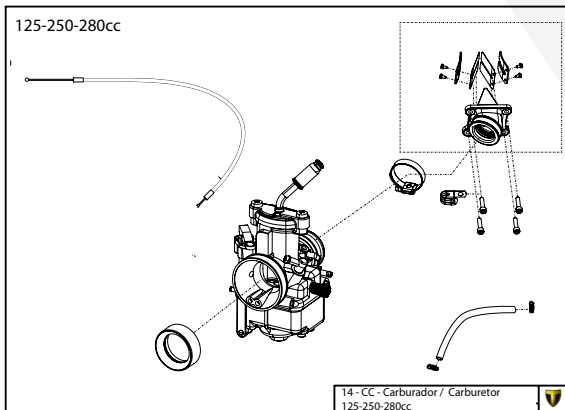

Despiece TRRS Raga Racing Homologated 2021

D

C

B

A