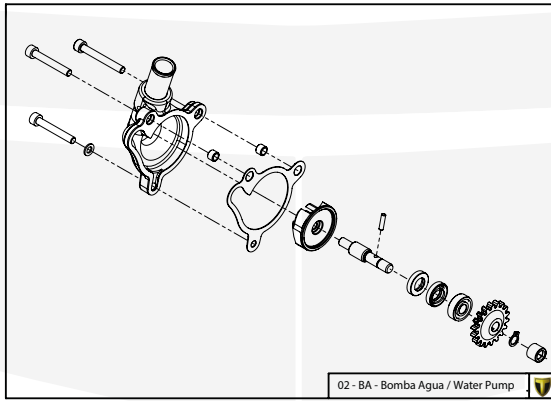

Despiece TRRS Raga Racing Homologated 2021

D