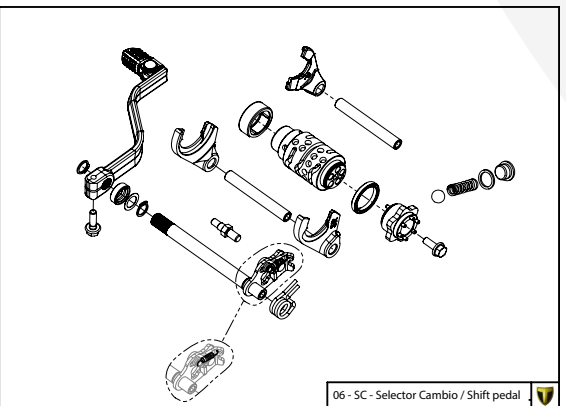

Despiece TRRS Raga Racing Homologated 2021

D

C

B

A