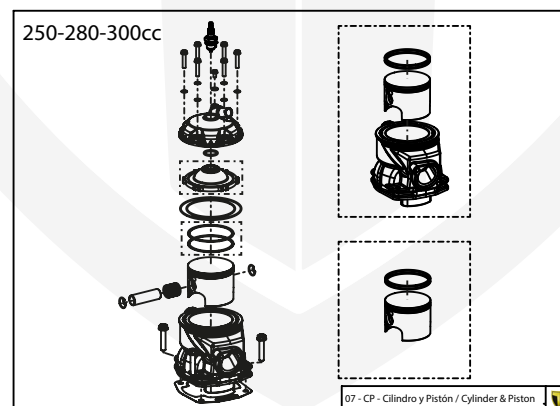

Despiece TRRS Raga Racing Homologated 2021

D

C

B

A