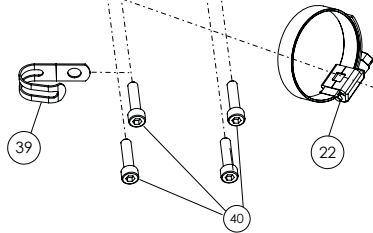

300cc

D

C

B

A

Despiece TRRS Raga Racing Homologated 2021

14 - CC - Carburador / Carburetor (300cc)

Nº	Código	Descripción	Description	Cantidad
1	-	-	Screw, top cover	-
2	-	-	Cable Adjuster	-
3	-	-	Nut, Cable Adjuster	-
4	-	-	Top Cover	-
5	-	-	Gasket, Top	-
6	-	-	Spring, Throttle Valve	-
7	-	-	Collar, Throttle Spring	-
8	-	-	Clip, Jet Needle	-
9	72010	Aguja JJH 4º punto	Jet Needle JJH 4º step	-
10	-	-	Throttle Valve	-
11	58010	Clip Tubo	Fuel hose clip	2
12	62002	Tubo Gasolina	Fuel hose	1
13	-	-	Starter Valve (pull knob) Complete	-
14	-	-	Idle Adjuster	-
15	-	-	Washer, Idle Adjuster	-
16	-	-	Spring, Idle Adjuster	-
17	-	-	Float Pin	-
18	-	-	Spring, Air Adjuster	-
19	-	-	Air Adjust Screw	-
20	-	-	Needle Jet	-
21a	72006	Chiclé bajas 48 (250-280-300cc)	Slow Jet 48 (250-280-300cc)	1
21b	72008	Chiclé bajas 52 (125cc)	Slow Jet 52 (125cc)	1
22	58011	Abrazadera Norma30/45	Clamp, Norma 30/45	1
23	-	-	Needle Jet Holder SDGAA	-
24	-	-	Float Valve Complete	-
25a	72003	Chiclé principal (250-280-300cc)	Main Jet (250-280-300cc)	1
25b	72004	Chiclé principal 128 (125cc)	Main Jet 128 (125cc)	1
26	-	-	Clip, Float Valve	-