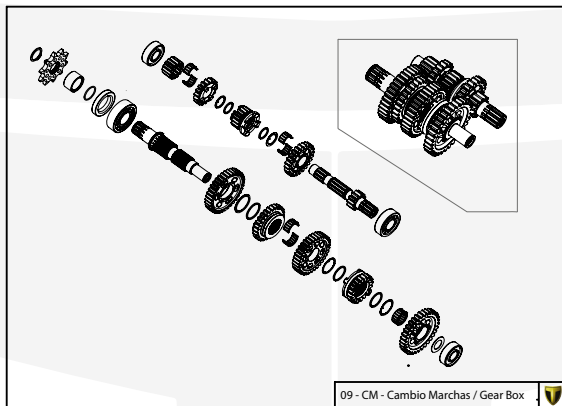

Despiece TRRS Raga Racing Homologated 2021

D

C

B

A