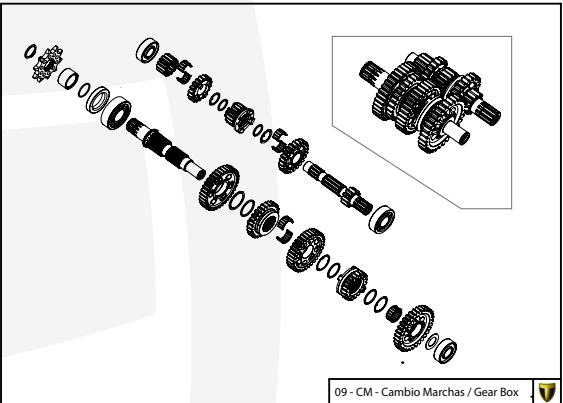

Despiece TRRS Raga Racing Homologated 2021

D

C

B

A