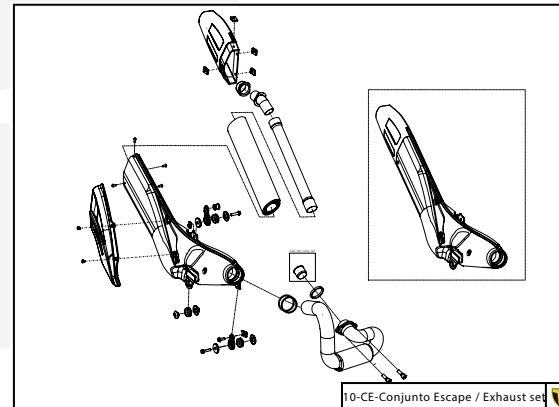

Despiece TRRS Raga Racing Homologated 2021

D