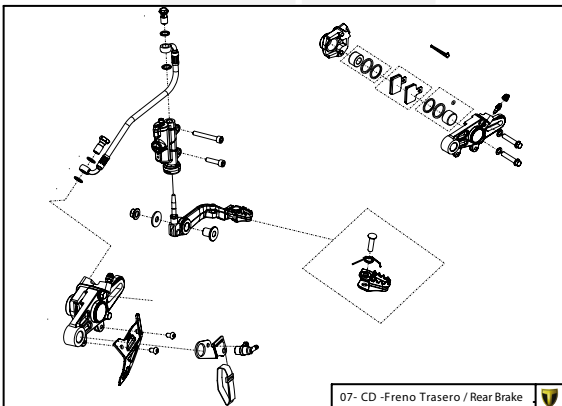

Despiece TRRS Raga Racing Homologated 2021

D

C

B

A