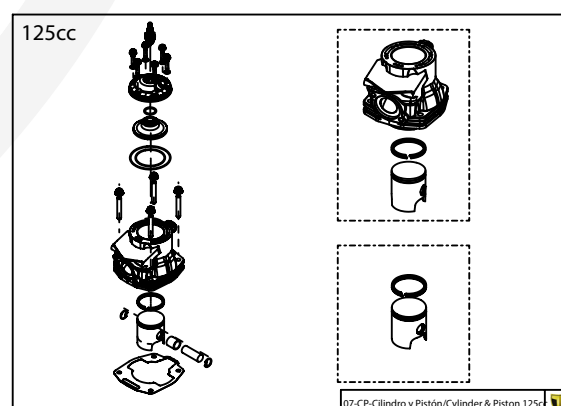

Despiece TRRS Raga Racing Homologated 2021

D

C

B

A