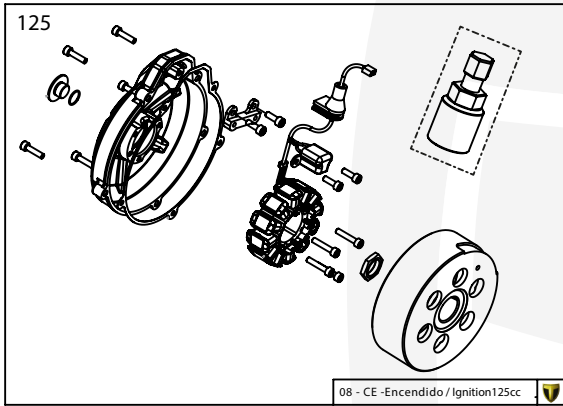

Despiece TRRS Raga Racing Homologated 2021

D

C