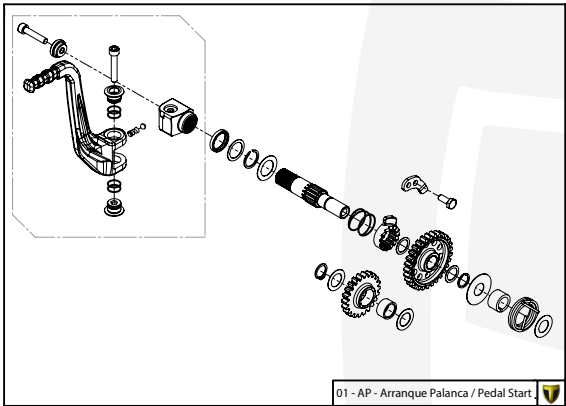

Despiece TRRS Raga Racing Homologated 2021

D