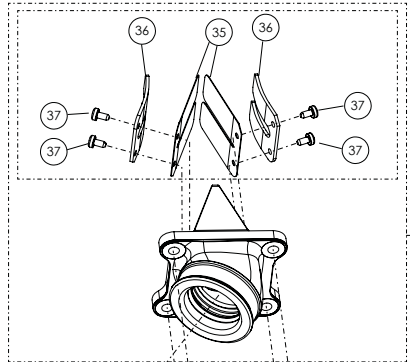

300cc

D

C

B

A

Despiece TRRS Raga Racing Homologated 2021

14 - CC - Carburador / Carburetor (300cc)

Nº	Código	Descripción	Description	Cantidad
1	-	-	Screw, top cover	-
2	-	-	Cable Adjuster	-
3	-	-	Nut, Cable Adjuster	-
4	-	-	Top Cover	-
5	-	-	Gasket, Top	-
6	-	-	Spring, Throttle Valve	-
7	-	-	Collar, Throttle Spring	-
8	-	-	Clip, Jet Needle	-
9	72010	Aguja JJH 4º punto	Jet Needle JJH 4º step	-
10	-	-	Throttle Valve	-
11	58010	Clip Tubo	Fuel hose clip	2
12	62002	Tubo Gasolina	Fuel hose	1
13	-	-	Starter Valve (pull knob) Complete	-
14	-	-	Idle Adjuster	-
15	-	-	Washer, Idle Adjuster	-
16	-	-	Spring, Idle Adjuster	-
17	-	-	Float Pin	-
18	-	-	Spring, Air Adjuster	-
19	-	-	Air Adjust Screw	-
20	-	-	Needle Jet	-
21a	72006	Chiclé bajas 48 (250-280-300cc)	Slow Jet 48 (250-280-300cc)	1
21b	72008	Chiclé bajas 52 (125cc)	Slow Jet 52 (125cc)	1
22	58011	Abrazadera Norma30/45	Clamp, Norma 30/45	1
23	-	-	Needle Jet Holder SDGAA	-
24	-	-	Float Valve Complete	-
25a	72003	Chiclé principal (250-280-300cc)	Main Jet (250-280-300cc)	1
25b	72004	Chiclé principal 128 (125cc)	Main Jet 128 (125cc)	1
26	-	-	Clip, Float Valve	-