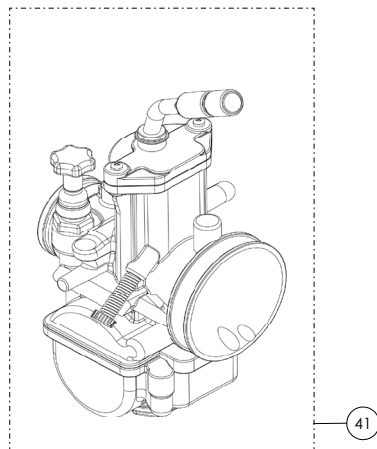

300cc

D

C

B

A

Despiece TRRS Raga Racing Homologated 2021

14 - CC - Carburador / Carburetor (300cc)

Nº	Código	Descripción	Description	Cantidad
1	-	-	Screw, top cover	-
2	-	-	Cable Adjuster	-
3	-	-	Nut, Cable Adjuster	-
4	-	-	Top Cover	-
5	-	-	Gasket, Top	-
6	-	-	Spring, Throttle Valve	-
7	-	-	Collar, Throttle Spring	-
8	-	-	Clip, Jet Needle	-
9	72010	Aguja JJH 4º punto	Jet Needle JJH 4º step	-
10	-	-	Throttle Valve	-
11	58010	Clip Tubo	Fuel hose clip	2
12	62002	Tubo Gasolina	Fuel hose	1
13	-	-	Starter Valve (pull knob) Complete	-
14	-	-	Idle Adjuster	-
15	-	-	Washer, Idle Adjuster	-
16	-	-	Spring, Idle Adjuster	-
17	-	-	Float Pin	-
18	-	-	Spring, Air Adjuster	-
19	-	-	Air Adjust Screw	-
20	-	-	Needle Jet	-
21a	72006	Chiclé bajas 48 (250-280-300cc)	Slow Jet 48 (250-280-300cc)	1
21b	72008	Chiclé bajas 52 (125cc)	Slow Jet 52 (125cc)	1
22	58011	Abrazadera Norma30/45	Clamp, Norma 30/45	1
23	-	-	Needle Jet Holder SDGAA	-
24	-	-	Float Valve Complete	-
25a	72003	Chiclé principal (250-280-300cc)	Main Jet (250-280-300cc)	1
25b	72004	Chiclé principal 128 (125cc)	Main Jet 128 (125cc)	1
26	-	-	Clip, Float Valve	-