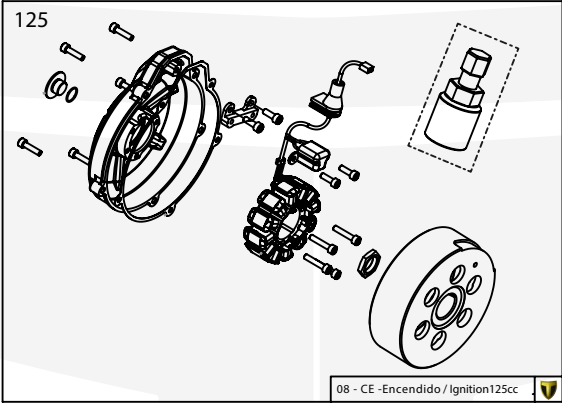

Despiece TRRS Raga Racing Homologated 2021

D

C

B

A