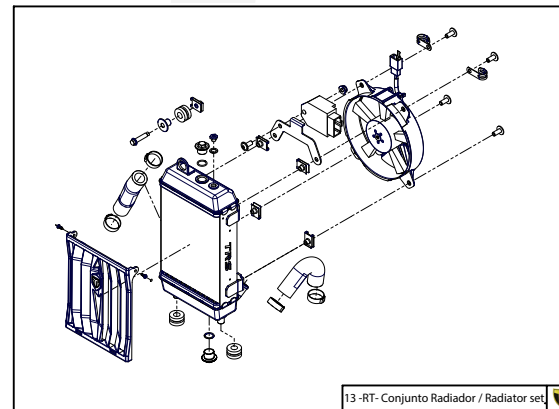

Despiece TRRS Raga Racing Homologated 2021

D

C

B

A