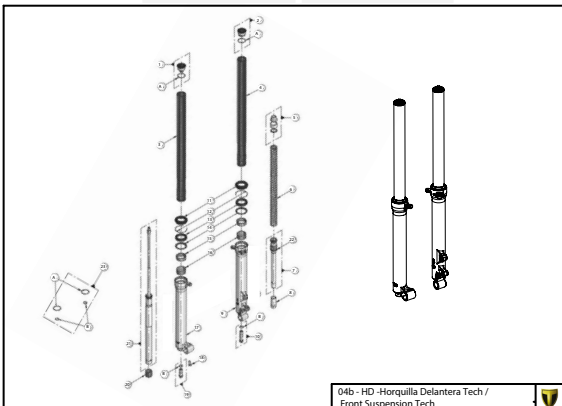

Despiece TRRS Raga Racing Homologated 2021

D

C

B

A