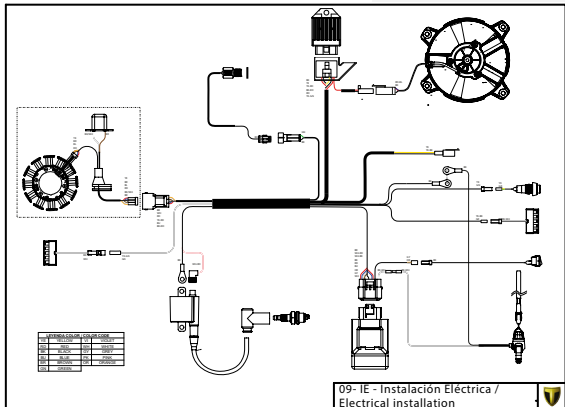

Despiece TRRS Raga Racing Homologated 2021

D