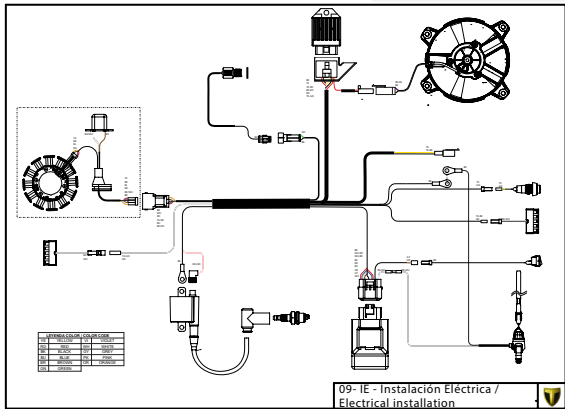

Despiece TRRS Raga Racing 2022 Electric Start

D