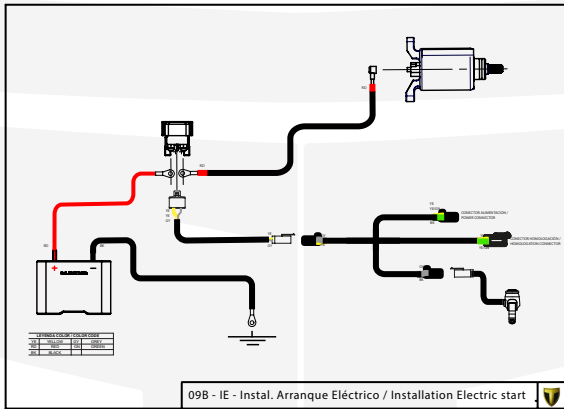

Despiece TRRS Raga Racing 2022 Electric Start

D