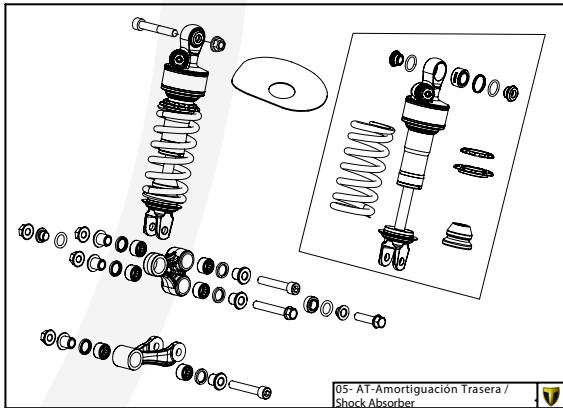

Despiece TRRS Raga Racing 2022 Electric Start

D

C

B

A