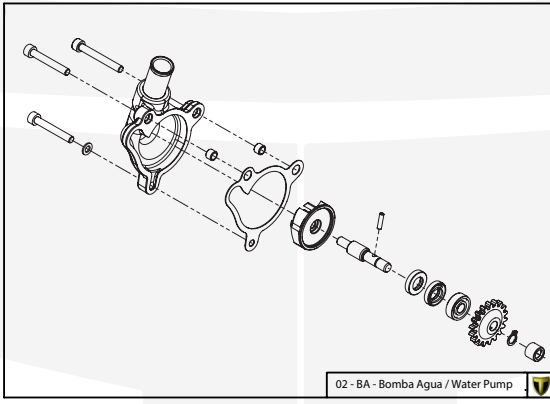

Despiece TRRS Raga Racing 2022 Electric Start

D