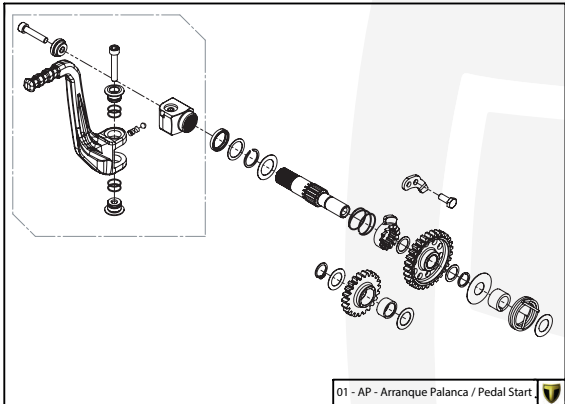

Despiece TRRS Raga Racing 2022 Electric Start

D