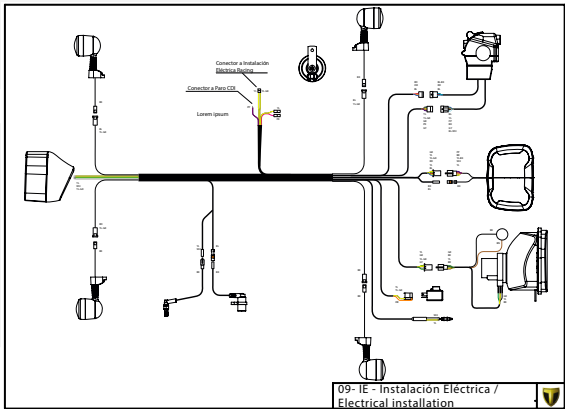

Despiece TRRS Raga Racing 2022 Electric Start

D