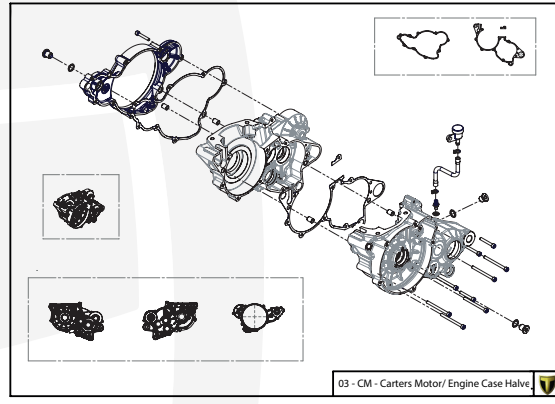

Despiece TRRS Raga Racing 2022 Electric Start

D