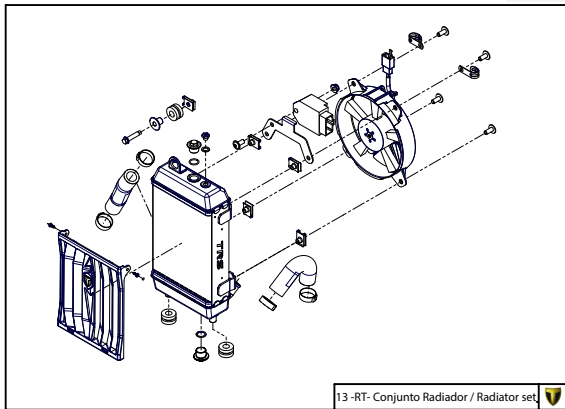

Despiece TRRS Raga Racing 2022 Electric Start

D

C

B

A