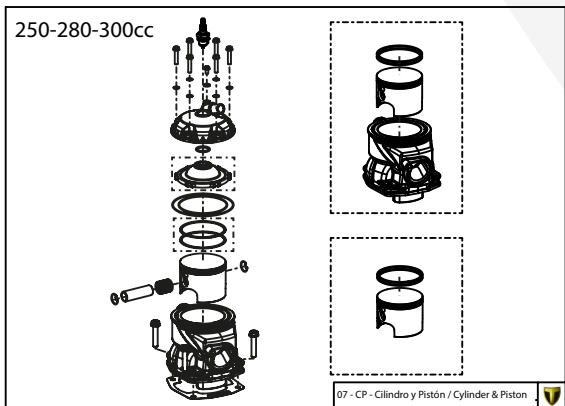

Despiece TRRS Raga Racing 2022 Electric Start

D

C

B

A