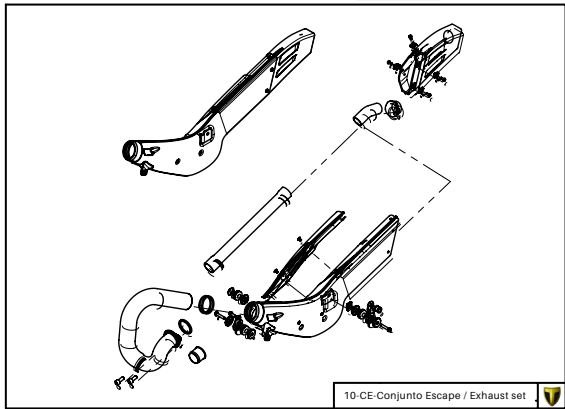

Despiece TRRS Raga Racing 2022 Electric Start

D

C

B

A