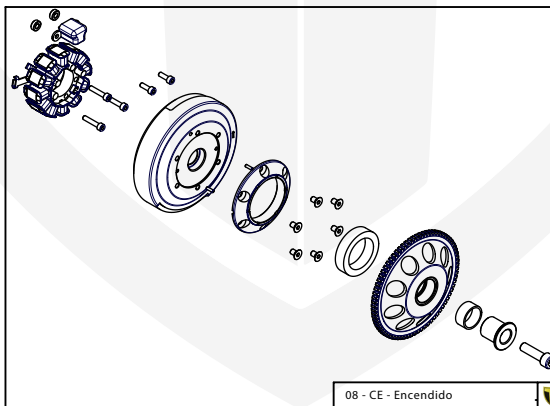

Despiece TRRS Raga Racing 2022 Electric Start

D

C

B

A