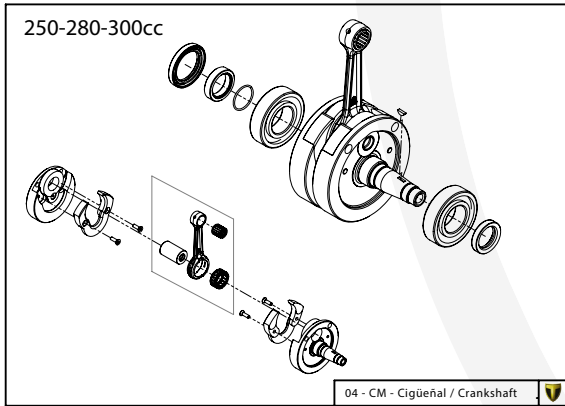

Despiece TRRS Raga Racing 2022 Electric Start

D

C

B

A