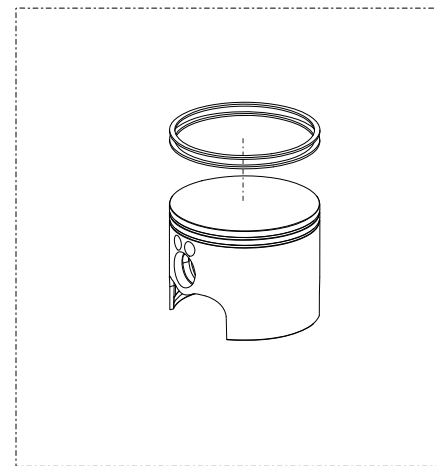

- 16A (250 cc)
- 16B (250 cc)
- 16C (250 cc)
- 17A (280 cc)
- 17B (280 cc)
- 17C (280 cc)
- 18A (300 cc)
- 18B (300 cc)
- 18C (300 cc)