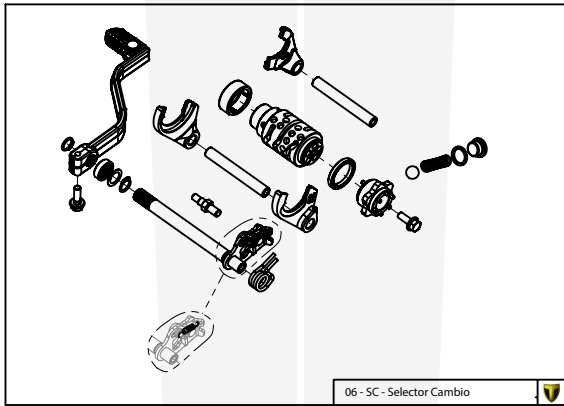

Despiece TRRS XTRACK ONE Electric Start 2021 NEW

D

C

B

A