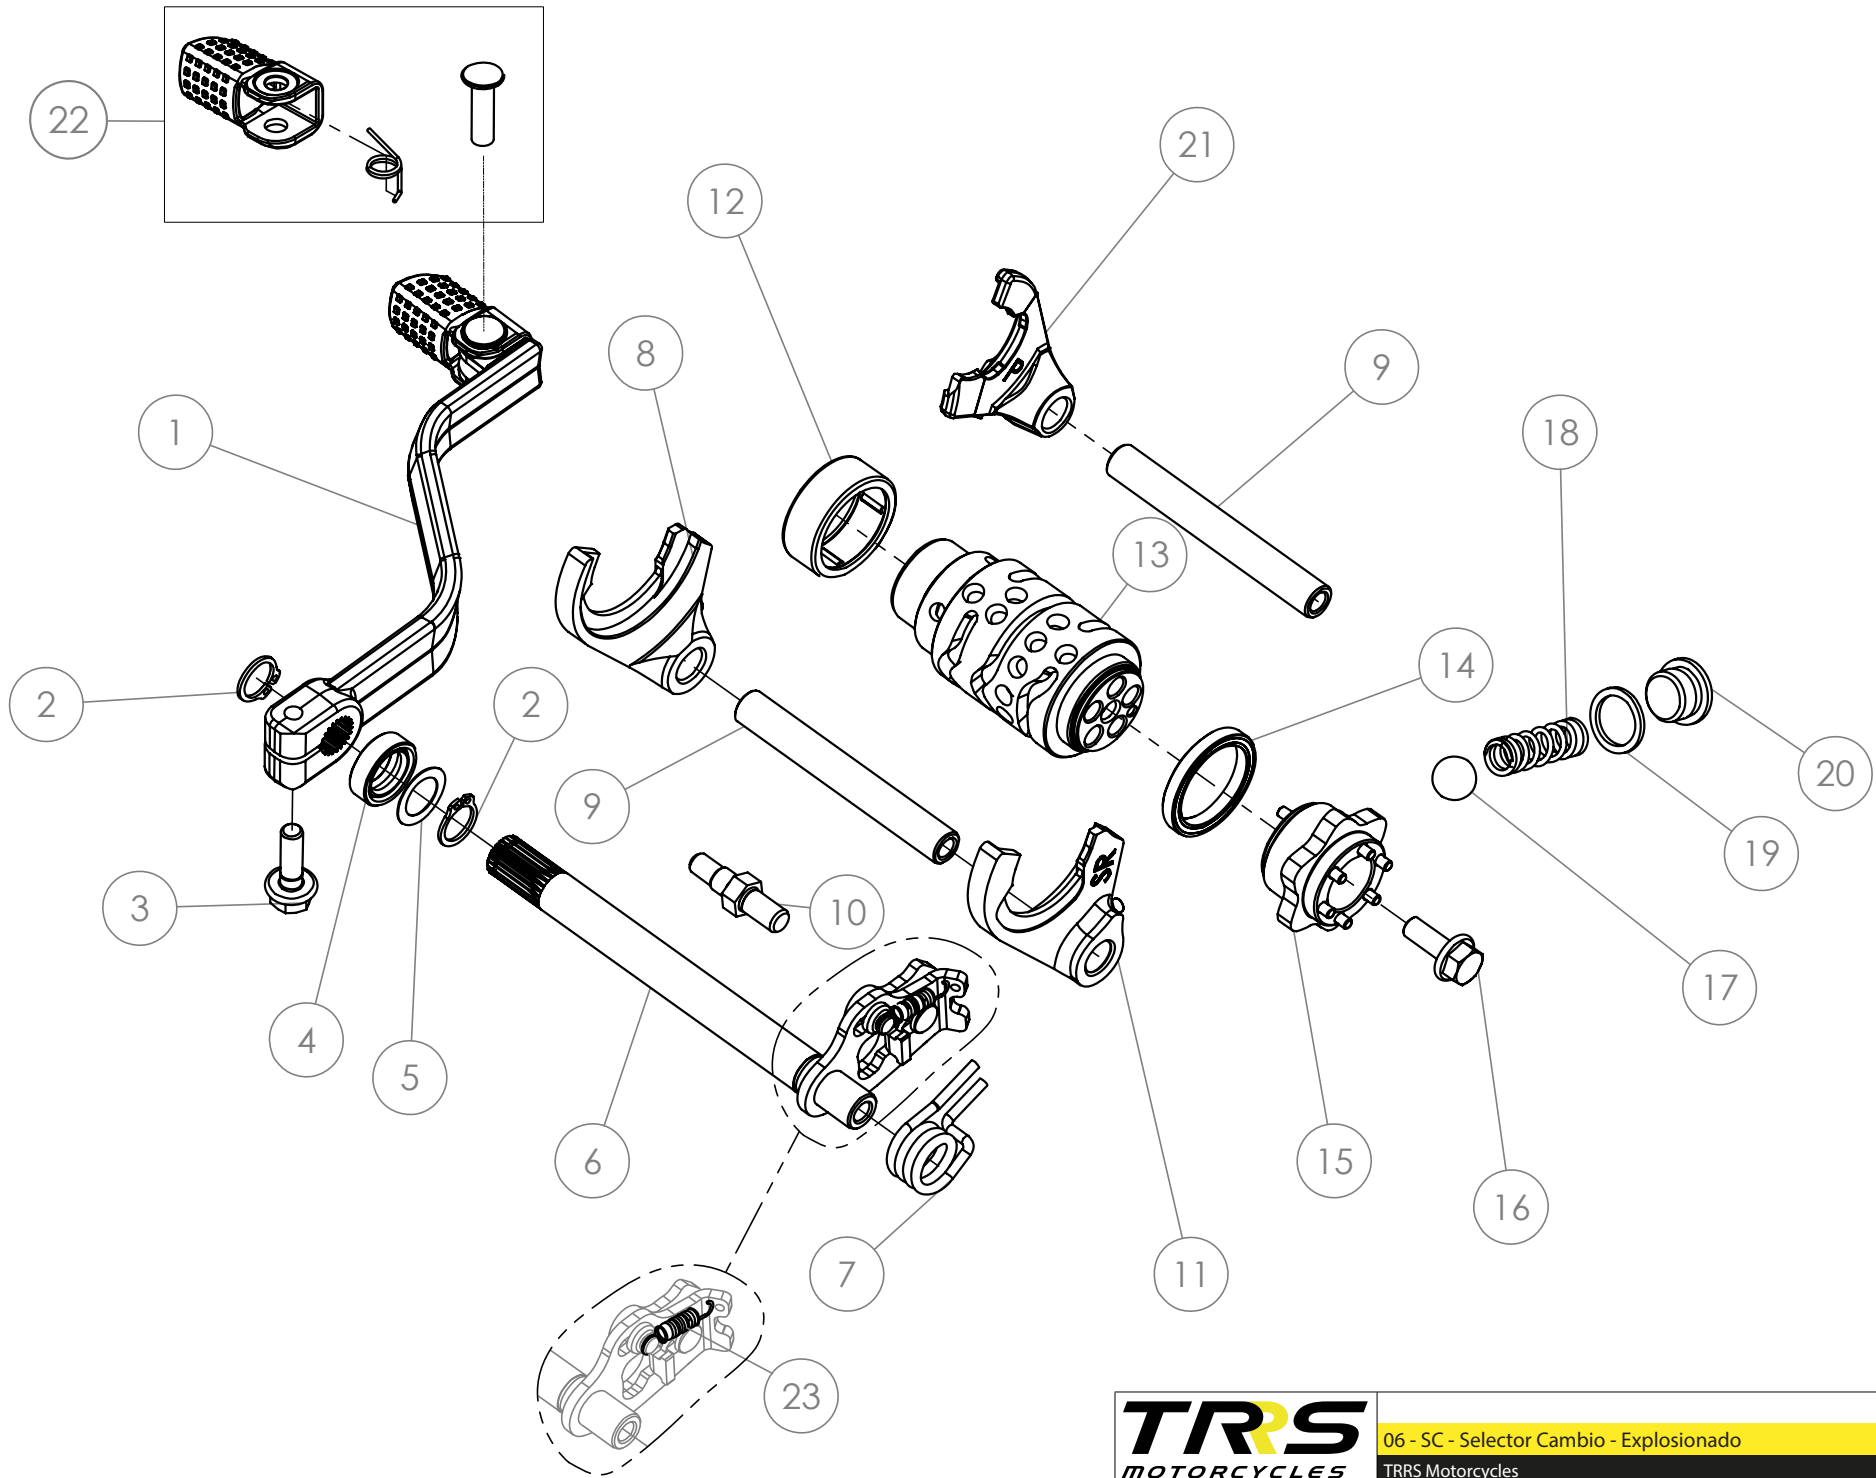

D

C

B

A

Despiece TRRS Xtrack ONE Electric Start 2021

06 - SC - Selector Cambio - Listado de Piezas

Nº	Código	Descripción	Description	Cantidad
1	06001MT101	Conjunto Palanca Cambio	Complete shift pedal	1
2	55004	Circlip DIN-471-Ø12	Circlip DIN-471-Ø12	2
3	50909	Tornillo DIN 6921 M6x20 Hexagonal	Bolt, DIN 6921 M6x20 hex-head	1
4	54006	Retén Eje Cambio 12x20x6	Seal, shift shaft 12x20x6	1
5	06002MT100	Arandela 12x18x0.3	Washer 12x18x0.3	1
6	06027MT100	Eje selector completo	Shifting shaft set	1
7	06031MT100	Muelle eje selector	Spring, shifting shaft	1
8	06006MT100	Horquilla secundario Izquierda SL	Fork, secondary left SL	1
9	06007MT100	Eje Horquillas	Shaft, shift fork	2
10	06003MT100	Tope Recorrido Selector	Stop, shift shaft	1
11	06008MT100	Horquilla secundario derecha SR	Fork, secondary right SR	1
12	52507	Rodamiento Izquierdo Desmodrómico HK2512	Bearing, left Shift drum HK2512	1
13	06009MT100	Desmodrómico	Shift roller	1
14	52103	Rodamiento Derecha Desmodromico Bolas 61705-SRS	Bearing, shift drum right - balls 61705-SRS	1
15	06032MT100	Conjunto estrella desmo	Gearshift set	1
16	50903	Tornillo DIN 6921 M6x16	Bolt, DIN 6921 M6x16	1
17	60003	Bola Fijador Marchas Kug 11,906	Ball, gear selector position Kug 11.906	1
18	06029MT100	Muelle Fijador Marchas	Spring, gear selector tension	1
19	56106	Arandela 14X18X1.5 Copper	Copper Washer, 14x18x1.5	1
20	06018MT100	Tapón Muelle Selector	Cap, selector spring	1
21	06017MT100	Horquilla primario	Fork, primary	1
22	70451	Kit Reparación Palanca Selector	Repair kit, shift pedal tip	1
23	06030MT100	Muelle selector marchas	Spring tensioning, shifting plate	1