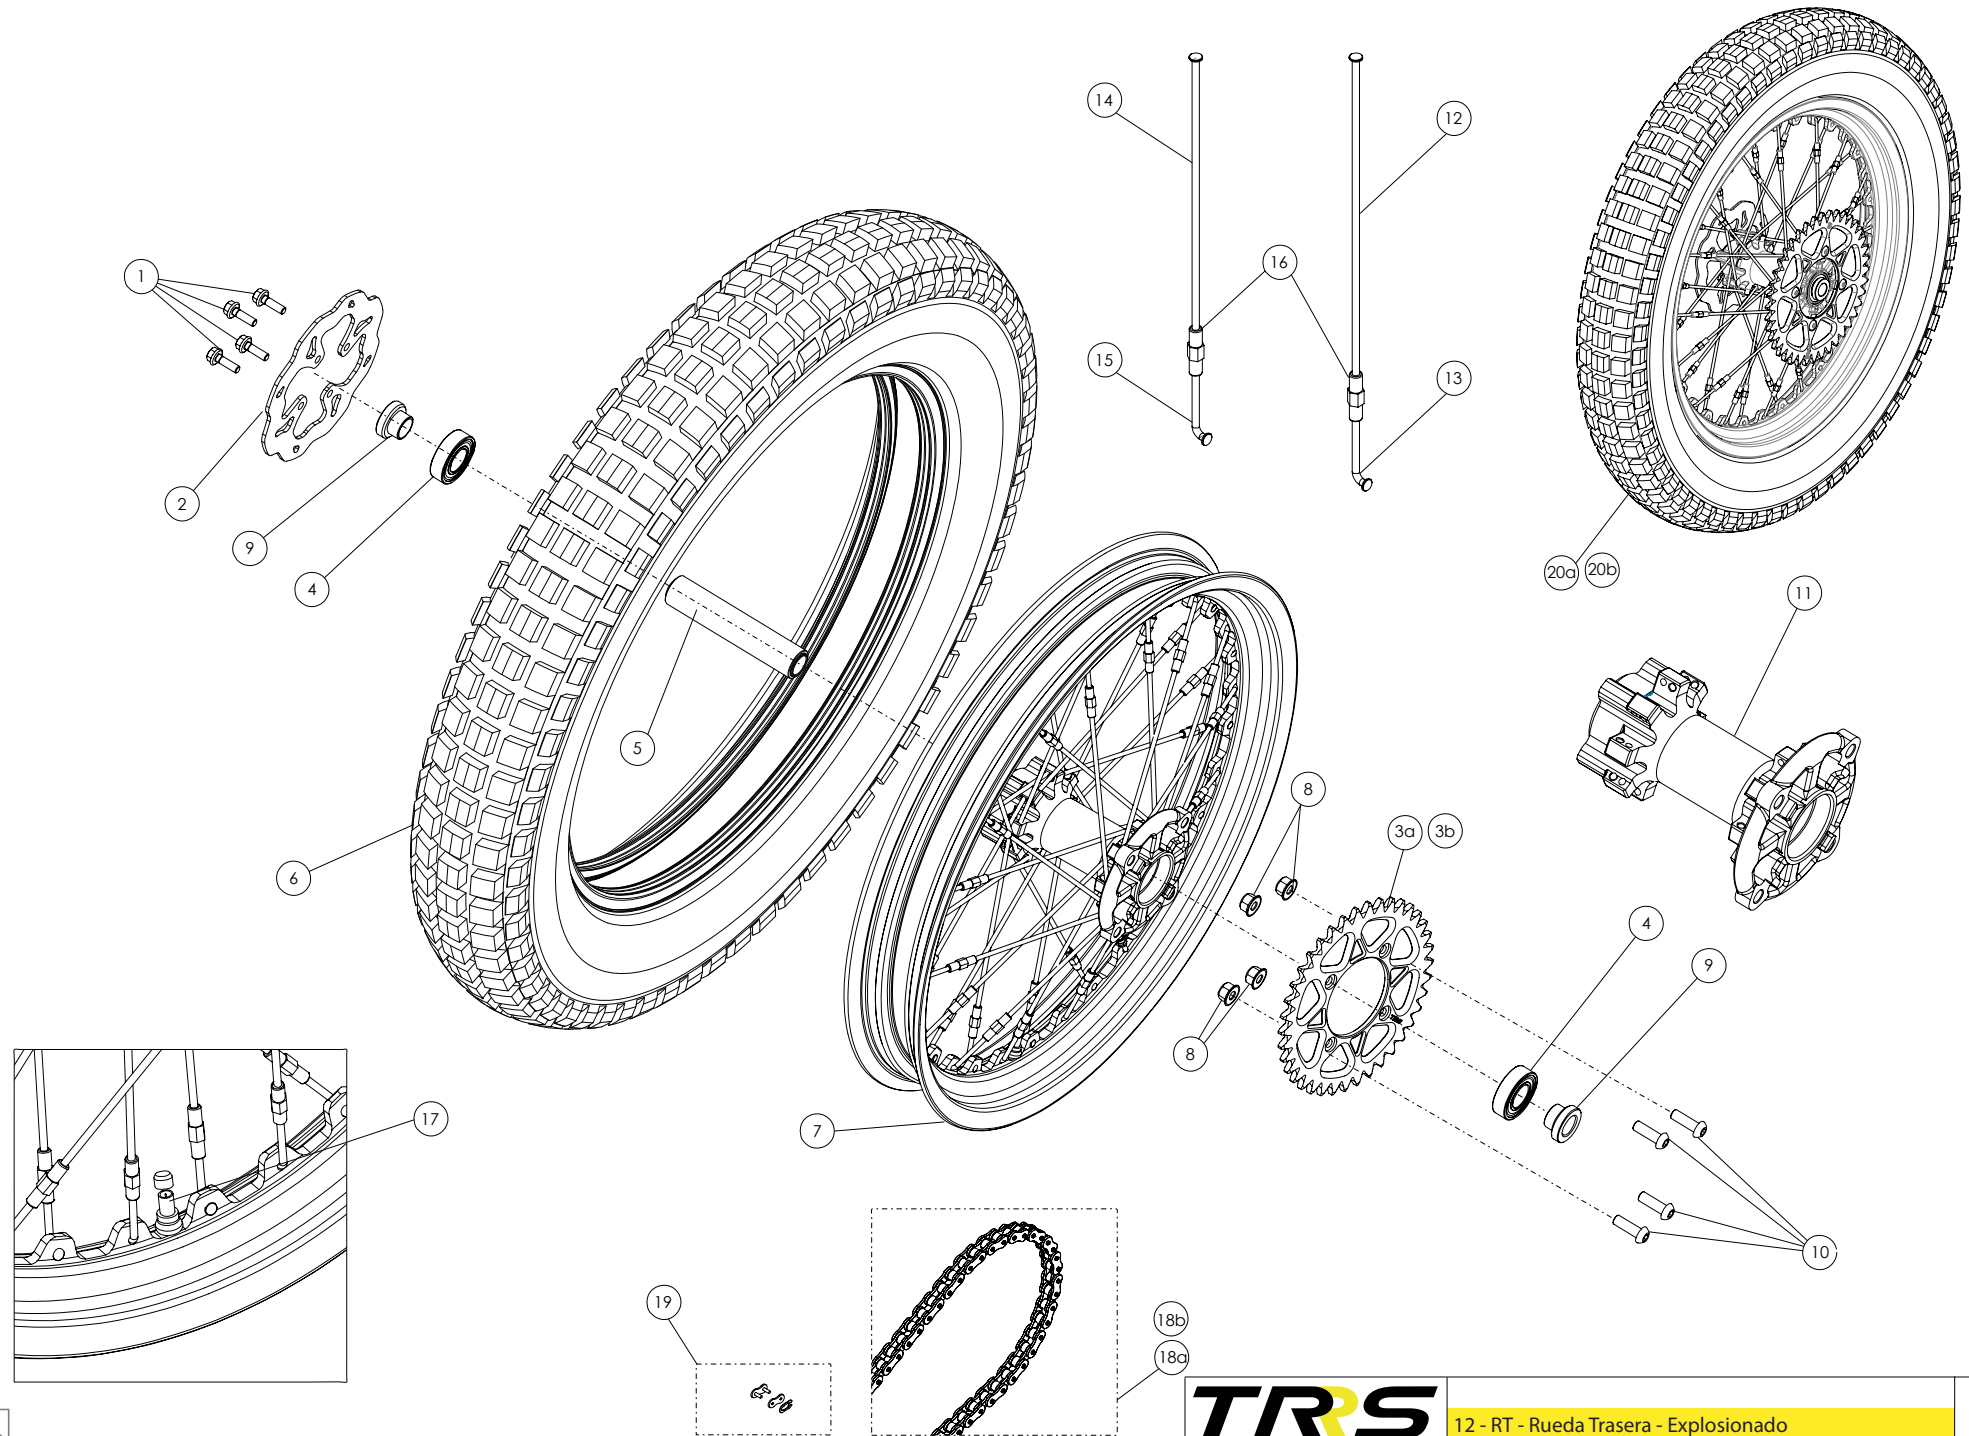

Despiece TRRS Xtrack ONE Electric Start 2021

12 - RT - Rueda Trasera - listado de Piezas

Nº	Código	Descripción	Description	Cantidad
1	50402	Tornillo DIN6921 M6x20 - Disco Freno Trasero	<i>Bolt, DIN 6921 M6x20 - Rear brake disc rotor</i>	4
2	70314	Disco Freno Trasero TRS	<i>Brake disc rotor, rear TRS</i>	1
3	12007TR100	Corona 40z Racing ligera anodizado negro	<i>Rear sprocket 40z Racing lightweight black anodized</i>	1
4	52101	Rodamiento 6004	<i>Bearing, 6004</i>	2
5	70751	Casquillo Interior Buje	<i>Bushing, interior hub</i>	1
6	70784	Neumático Trasero Dunlop 4.00 R18	<i>Rear tyre Dunlop 4.00 R18</i>	1
7	70795	Cjto. Llanta trasera negra no aligerada, buje blanco.	<i>Front rim set black not light rim, white hub</i>	1
8	51402	Tuerca DIN 6927 Autoblocante M8 - Corona	<i>Nut, DIN 6927 self locking M8 - Sprocket</i>	4
9	12002TR100	Casquillo Distanciador Rueda	<i>Spacer bushing, wheel</i>	2
10	50207	Tornillo DIN 7380 M8x25 - Corona	<i>Bolt, DIN 7380 M8x25 - Sprocket</i>	4
11	70767	Buje Trasero (Blanco)	<i>Rear hub (White)</i>	1
12	70755	Radio M4x0,7 LG. 175/18º - Lado Derecho	<i>Spoke, M4x0.7 long 175/18 - Right side</i>	16
13	70756	Radio M4x0,7 LG. 36/95º - Lado Derecho	<i>Spoke, M4x0.7 short 36/95 - Right side</i>	16
14	70757	Radio M4x0,7 LG. 165/12º - Lado Izquierdo	<i>Spoke, M4x0.7 long 165/12 - Left side</i>	16
15	70758	Radio M4x0,7 LG. 34,5/103º - Lado Izquierdo	<i>Spoke, M4x0.7 short 34.5/103 - Left side</i>	16
16	70759	Tuerca Radios Doble Rosca M4	<i>Nipple (nut) double-end threaded M4</i>	32
17	70760	Válvula	<i>Valve</i>	1
18	70459	Cadena 102 pasos / 135 EBXL (520)	<i>Chain 102 links / 135 EBXL (520)</i>	1
19	70402	Enganche Cadena	<i>Chain master-link</i>	1
20	7075D	Cjto. Rueda trasera (Corona 40Z Racing, Buje blanco , Llanta no mecanizada, adhesivos XTrack ONE)	<i>Complete rear wheel with tyre</i>	1