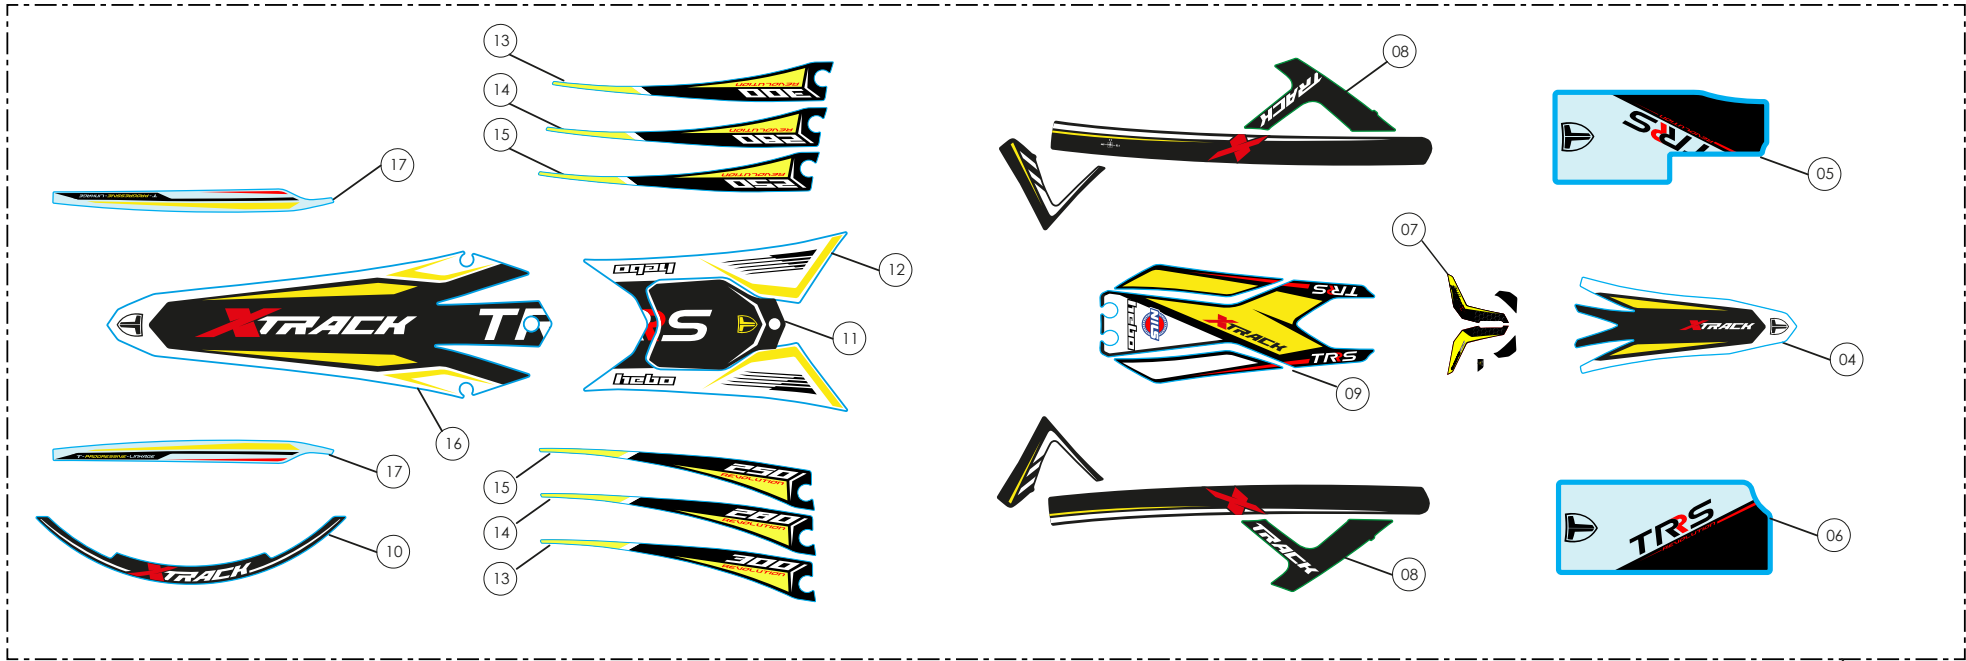

D

C

B

A

Despiece TRRS Xtrack ONE Electric Start 2021

15 - CA - Conjunto Adhesivos - listado de Piezas

Nº	Código	Descripción	Description	Cantidad
1	15067TR300	Conjunto Adhesivos XTRACK - 300cc	Sticker kit, complete XTRACK - 300cc	1
2	15067TR280	Conjunto Adhesivos XTRACK - 280cc	Sticker kit, complete XTRACK - 280cc	1
3	15067TR250	Conjunto Adhesivos XTRACK - 250cc	Sticker kit, complete XTRACK - 250cc	1
4	15067TR101	Adhesivo Guardabarros Delantero XTRACK	Sticker, front mudguard (fender) XTRACK	1
5	15065TR102	Adhesivo Horquilla Izquierda One	Sticker, fork-leg left One	1
6	15065TR103	Adhesivo Horquilla Derecha One	Sticker, fork-leg right One	1
7	15076TR121	Adhesivo careta faro ONE arranque eléctrico 2021 (New)	Sticker, headlamp mask ONE Electric Start 2021	1
8	15067TR106	Juego Adhesivos Chasis XTRACK	Sticker, frame XTRACK	1
9	15067TR105	Adhesivo Depósito XTRACK	Sticker, fuel tank XTRACK	1
10	15067TR111	Conjunto Adhesivos Llanta XTRACK	Wheel sticker set (rim) XTRACK	2
11	15067TR108	Adhesivo Tapa Caja de Filtro XTRACK	Sticker, air filter access cover XTRACK	1
12	15067TR109	Adhesivo Caja de Filtro XTRACK	Sticker, air filter box XTRACK	1
13	15065TR109	Juego Adhesivos Lateral Caja de Filtro One - 300	Sticker set, air filter box side One - 300	1
14	15065TR110	Juego Adhesivos Lateral Caja de Filtro One - 280	Sticker set, air filter box side One - 280	1
15	15065TR111	Juego Adhesivos Lateral Caja de Filtro One - 250	Sticker set, air filter box side One - 250	1
16	15067TR110	Adhesivo Guardabarros Trasero XTRACK	Sticker, rear mudguard (fender) XTRACK	1
17	15065TR116	Adhesivo Basculante One	Sticker, swing-arm One	1