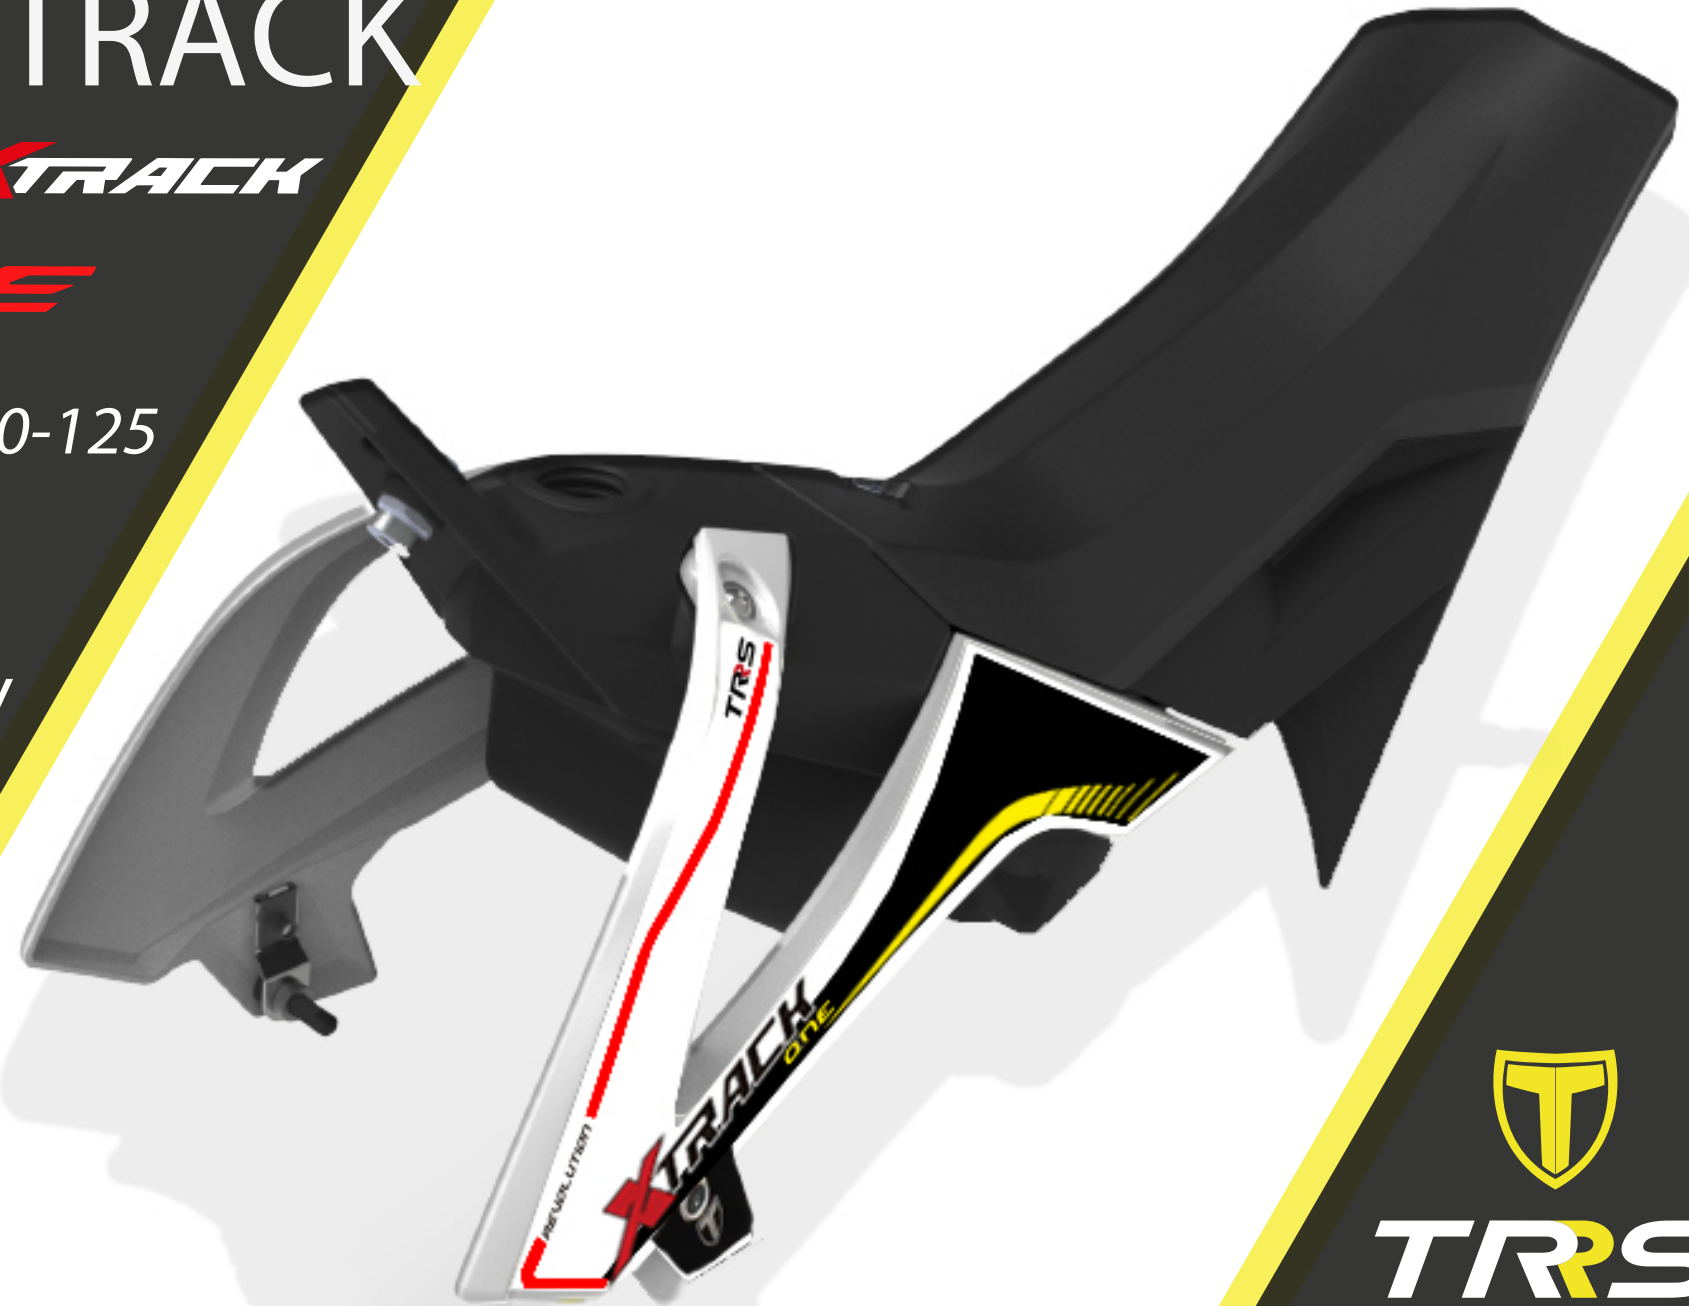

KIT XTRACK

TRS **XTRACK**

ONE

300-280-250-125

2021 NEW

This kit is a competition accessory only and is not manufactured for, nor should it be used on public streets, roads or highways. The use of this kit should be limited to participation in sanctioned competition events upon a closed course.