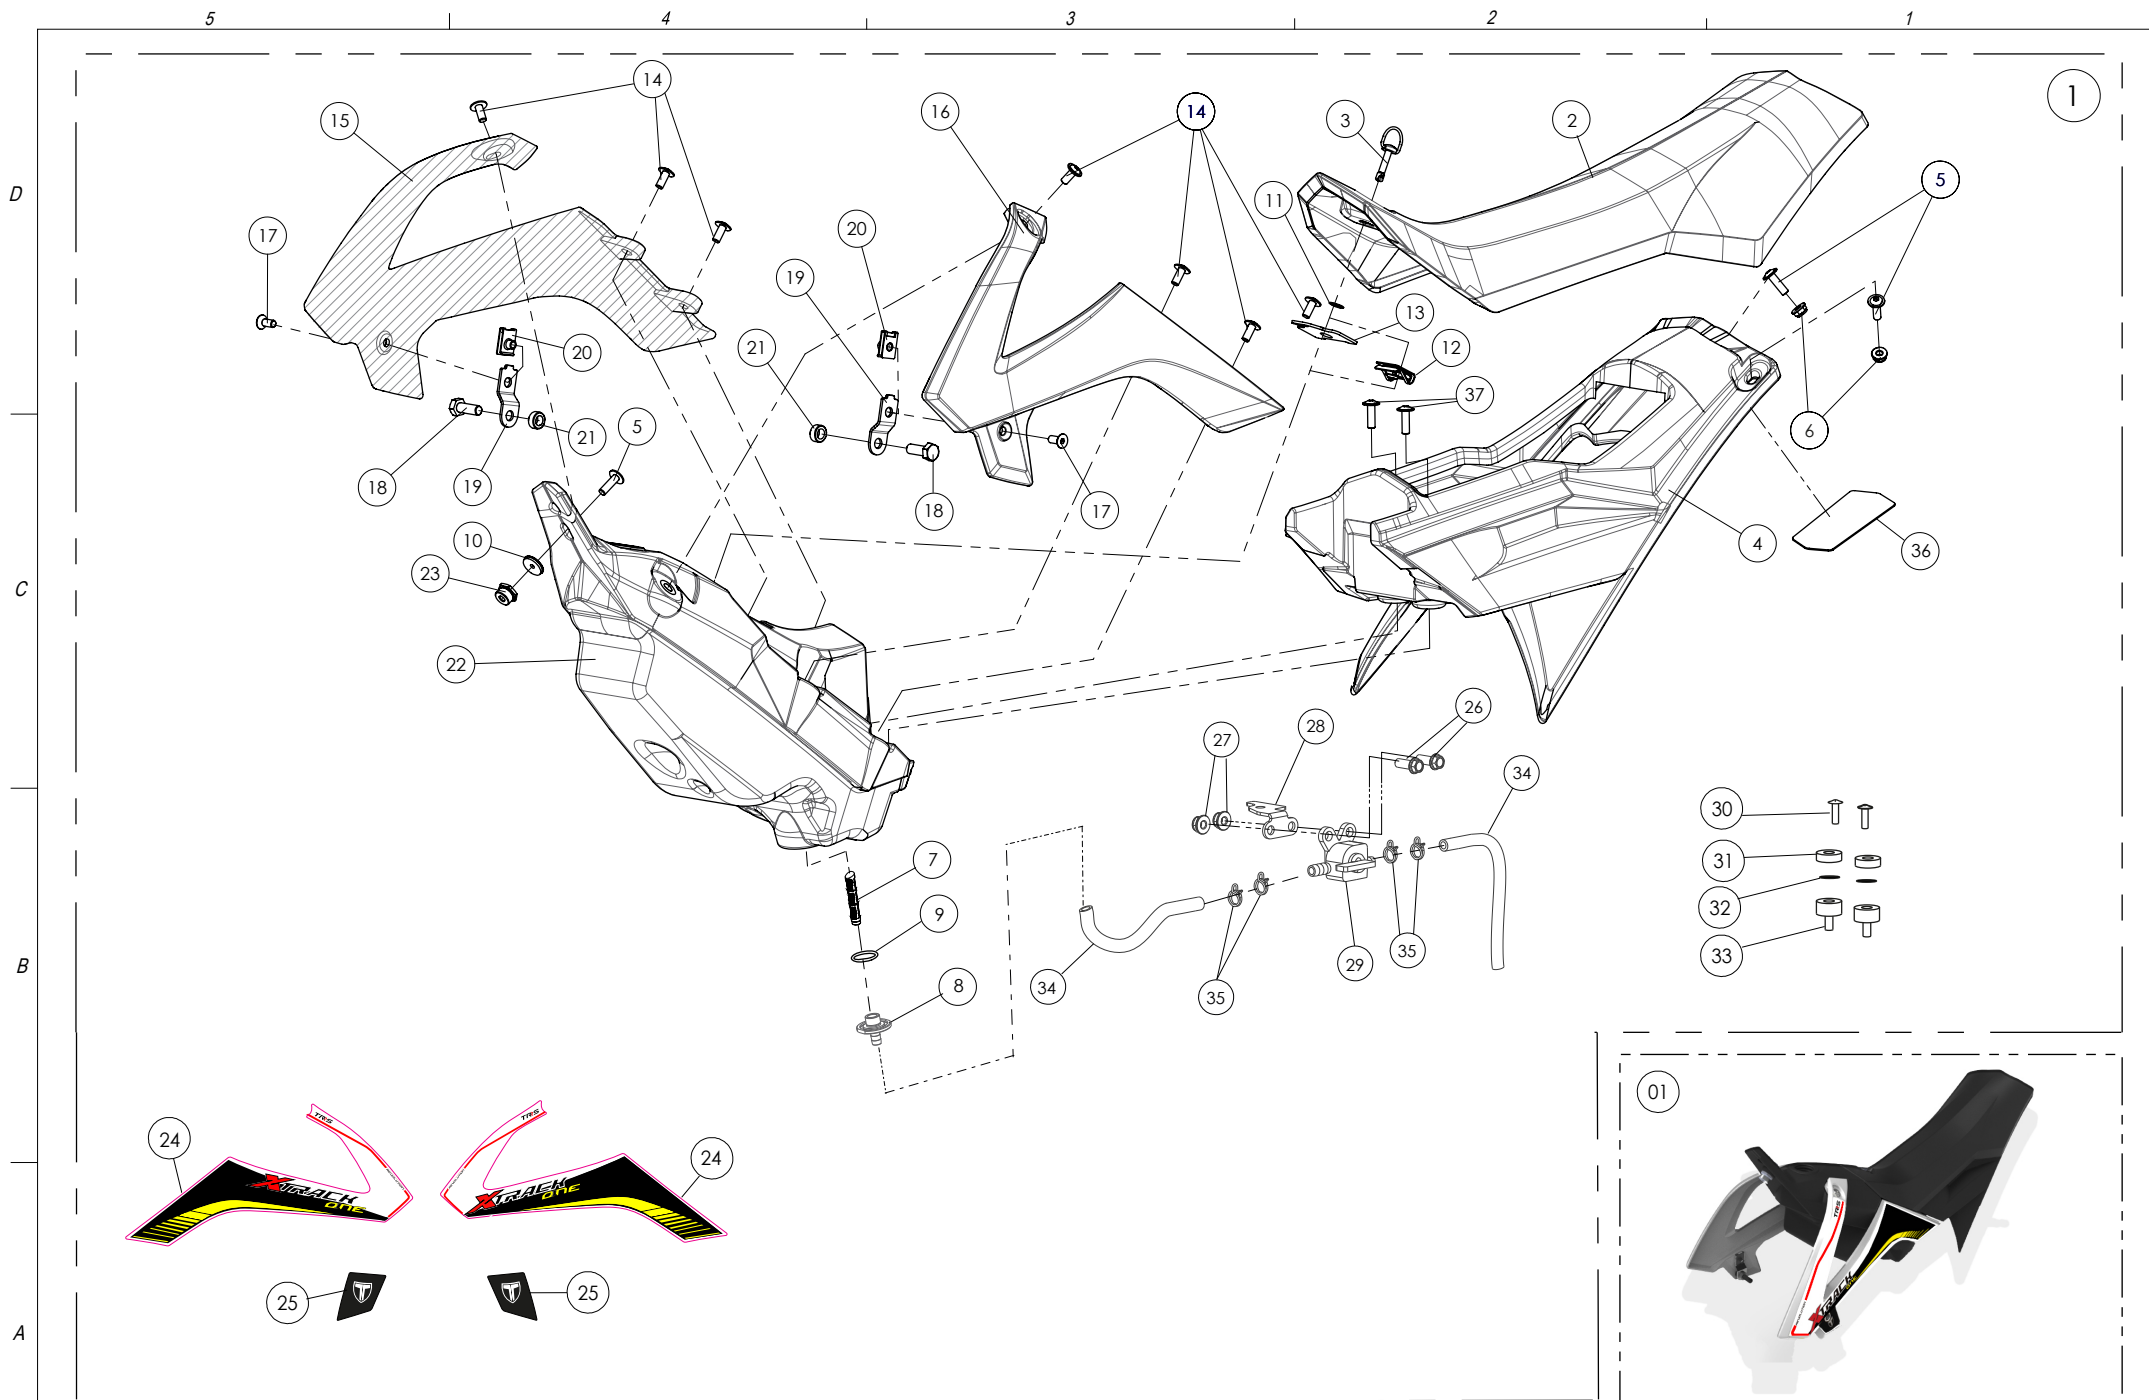

This kit is a competition accessory only and is not manufactured for, nor should it be used on public streets, roads or highways. The use of this kit should be limited to participation in sanctioned competition events upon a closed course.

TRRS
MOTORCYCLES

Despiece KIT XTRACK ONE 2021 NEW
Kit Xtrack ONE 2021 NEW Explosionado
TRRS Motorcycles