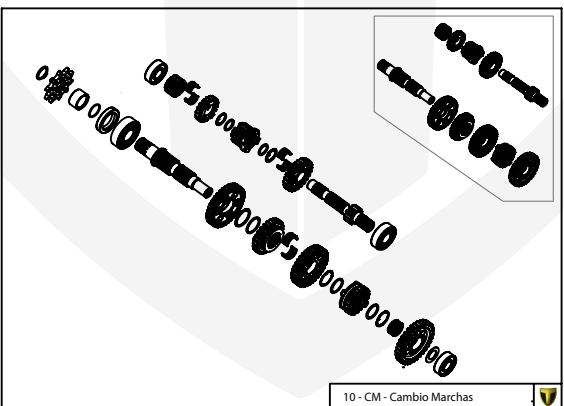

Despiece TRRS Xtrack ONE 2021

D

C

B

A