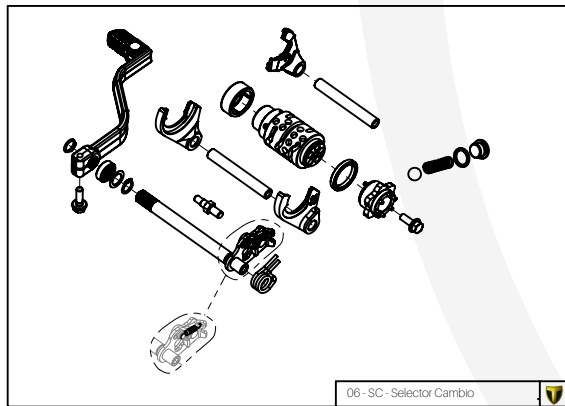

Despiece TRRS Xtrack ONE 2021

D

C

B

A