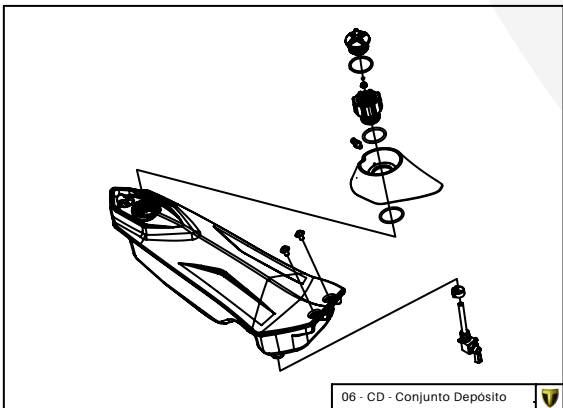

Despiece TRRS Xtrack ONE 2021

D

C

B

A