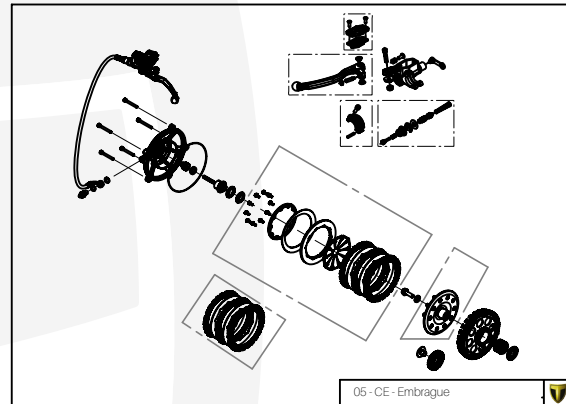

Despiece TRRS Xtrack ONE 2021

D