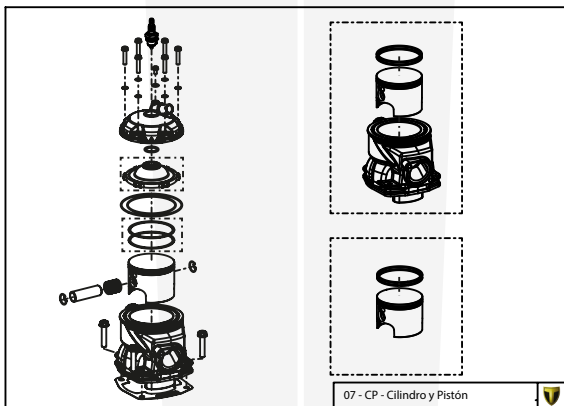

Despiece TRRS Xtrack ONE 2021

D

C

B

A