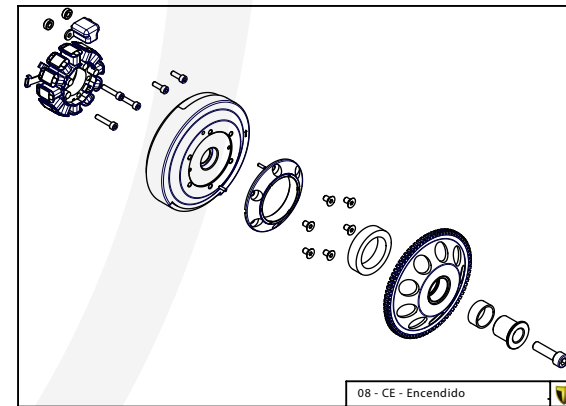

Despiece TRRS Xtrack ONE 2021

D

C

B

A