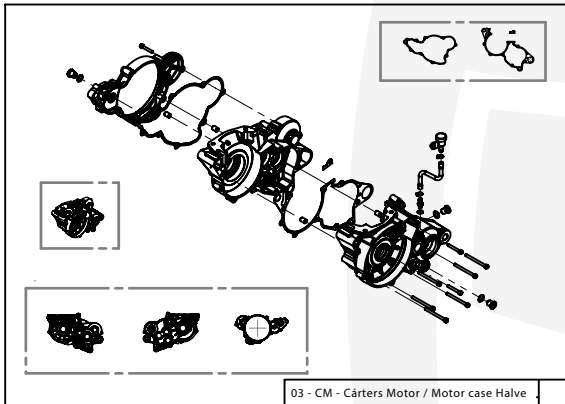

Despiece TRRS Xtrack ONE 2021

D