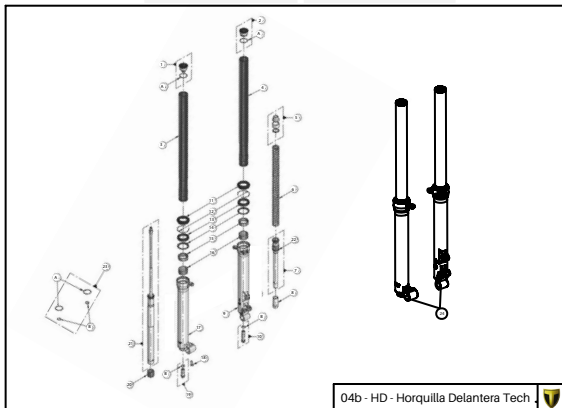

Despiece TRRS Xtrack ONE 2021

D

C

B

A