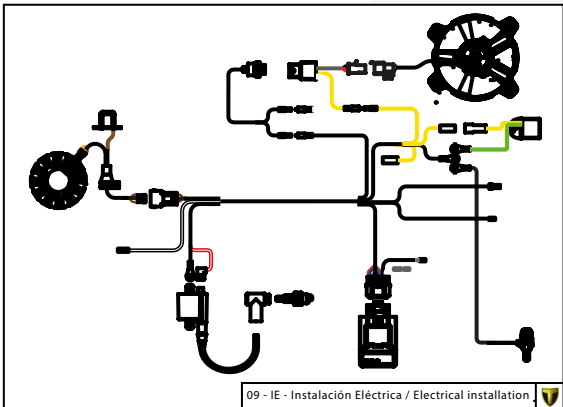

Despiece TRRS Xtrack ONE 2021

D