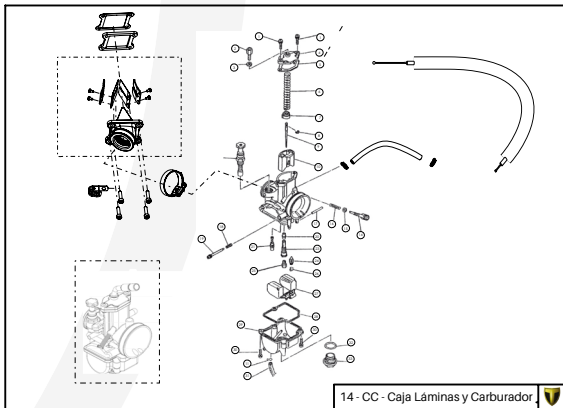

Despiece TRRS Xtrack ONE 2021

D

C

B

A