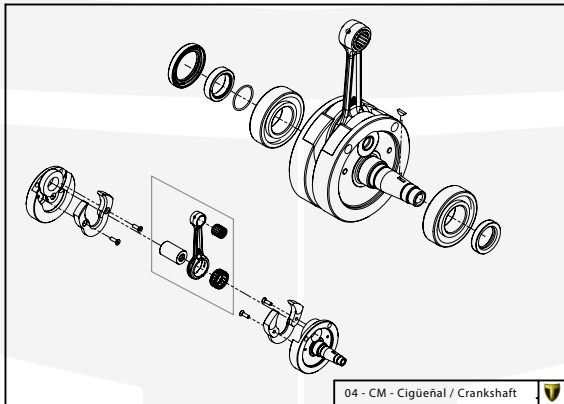

Despiece TRRS Xtrack ONE 2021

D