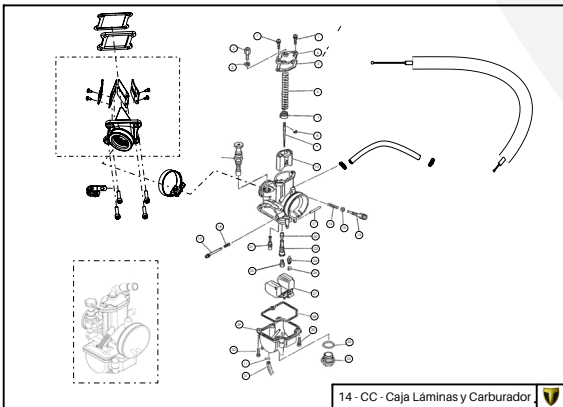

Despiece TRRS Xtrack ONE 2021

D

C

B

A