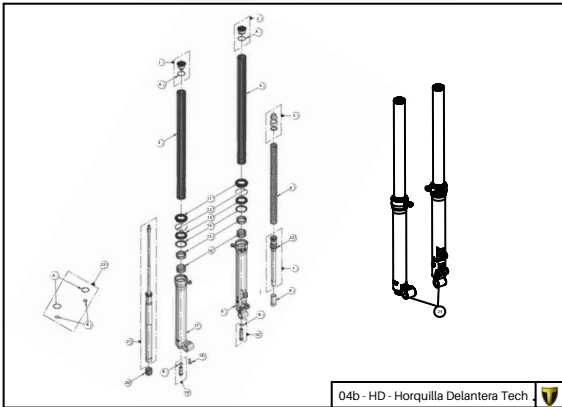

Despiece TRRS Xtrack ONE 2021

D

C

B

A