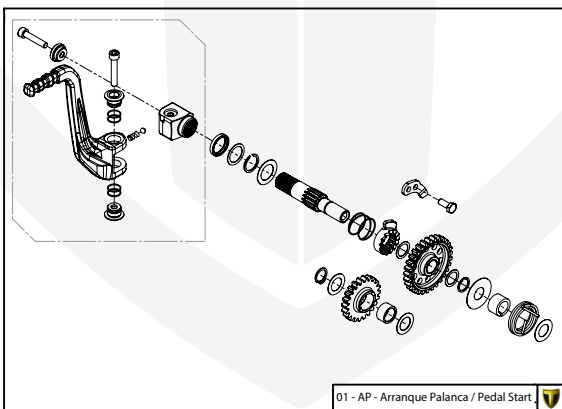

Despiece TRRS Raga Racing 2021

D

C

B

A