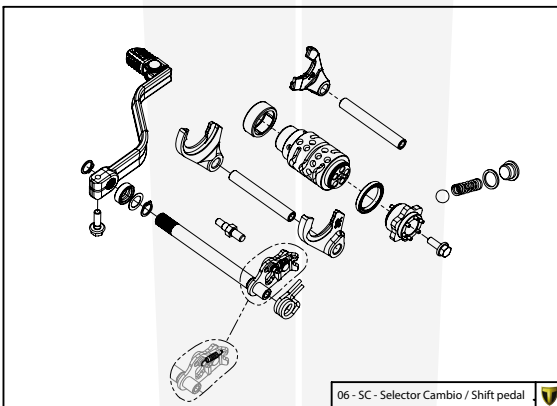

Despiece TRRS Raga Racing 2021

D

C

B

A