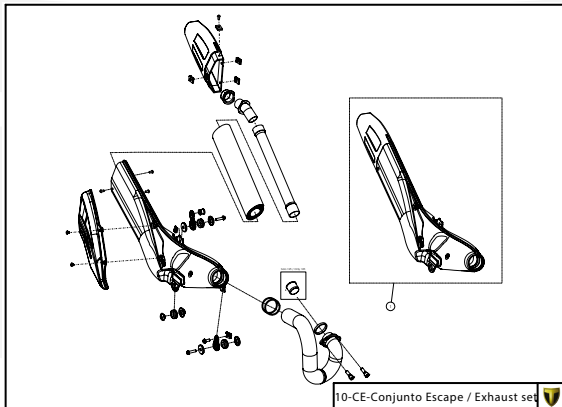

Despiece TRRS Raga Racing 2021

D