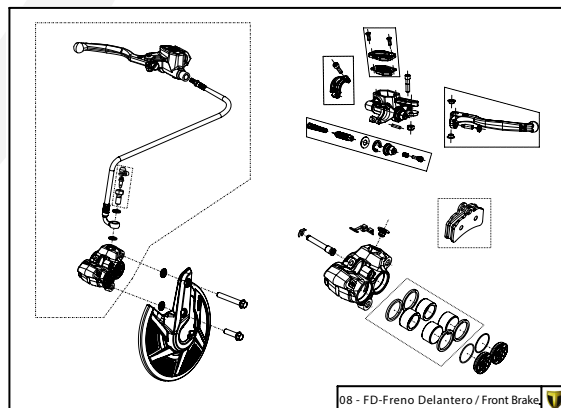

Despiece TRRS Raga Racing 2021

D

C

B

A