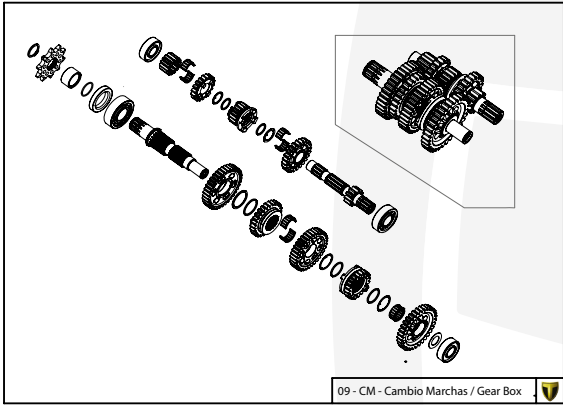

Despiece TRRS Raga Racing 2021

D

C

B

A