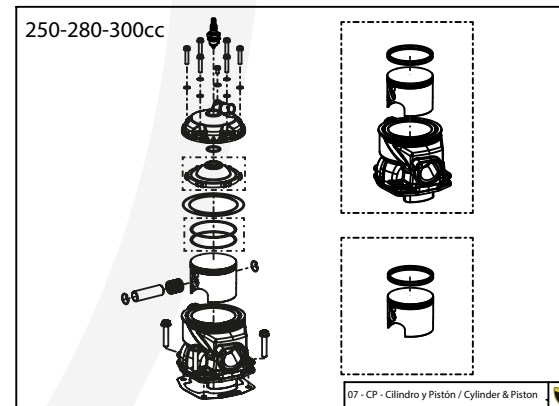

Despiece TRRS Raga Racing 2021

D

C

B

A