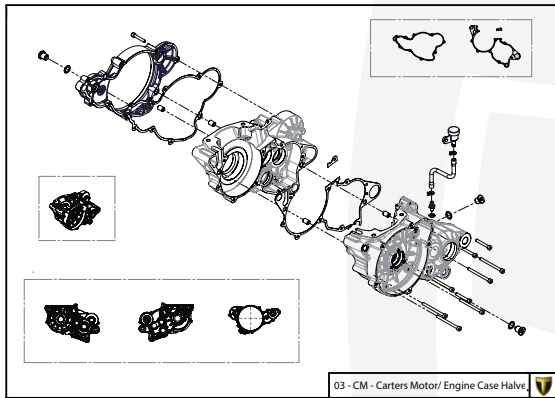

Despiece TRRS Raga Racing 2021

D