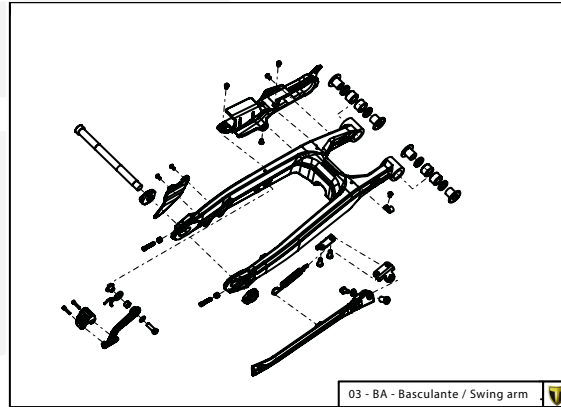

Despiece TRRS Raga Racing 2021

D