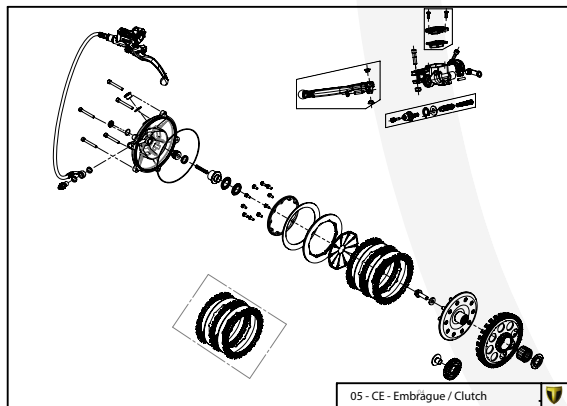

Despiece TRRS Raga Racing 2021

D

C

B

A