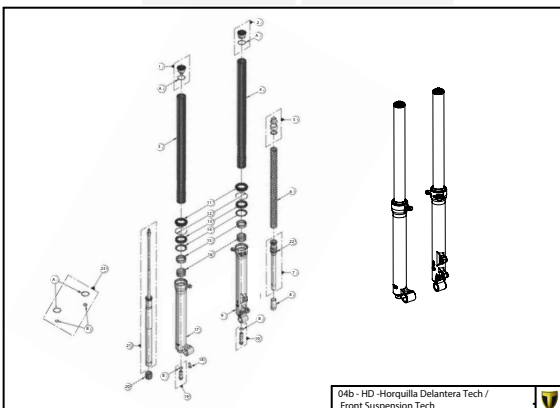

Despiece TRRS Raga Racing 2021

D

C

B

A