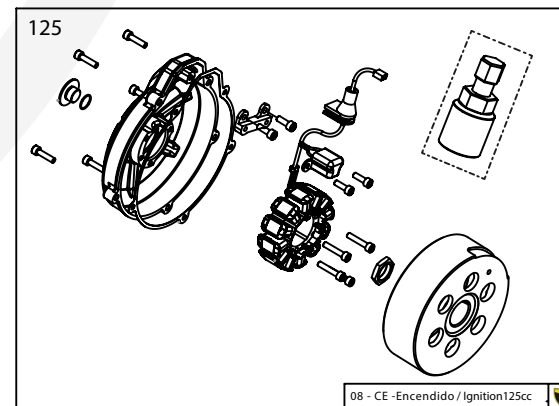

Despiece TRRS Raga Racing 2021

D

C

B

A