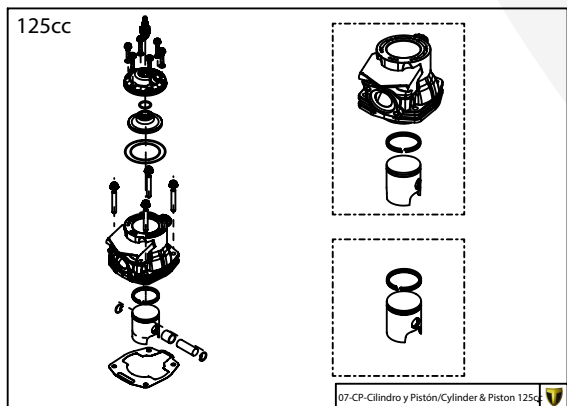

Despiece TRRS Raga Racing 2021

D

C

B

A