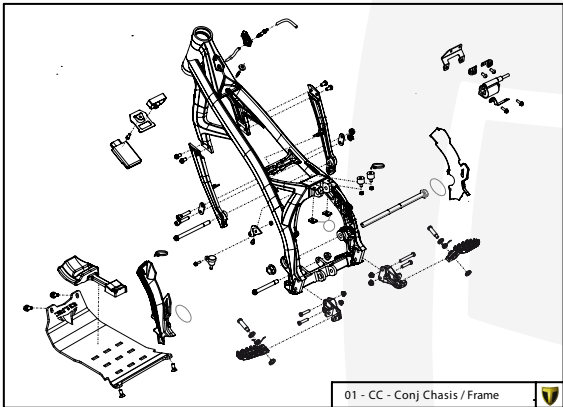

Despiece TRRS Raga Racing 2021

D