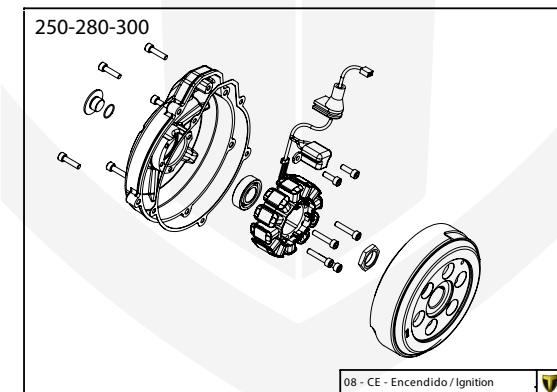

Despiece TRRS Raga Racing 2021

D

C

B

A