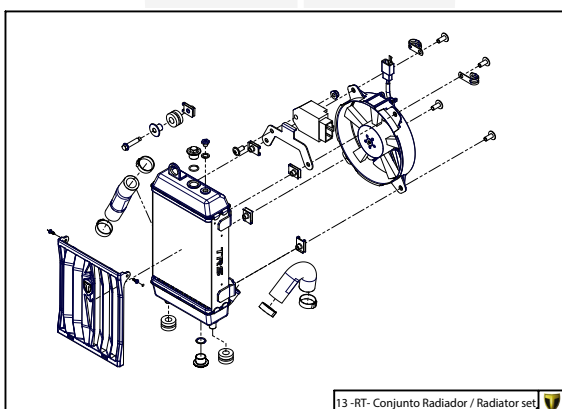

Despiece TRRS Raga Racing 2021

D

C

B

A