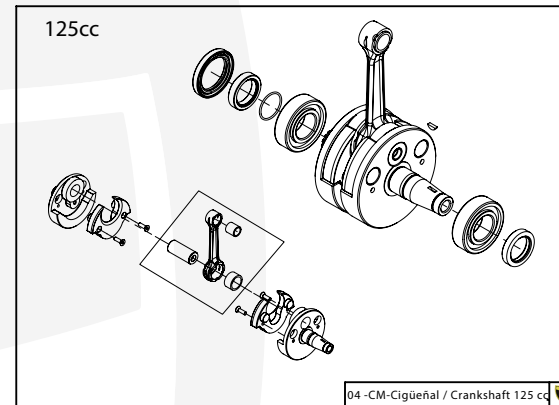

Despiece TRRS Raga Racing 2021

D