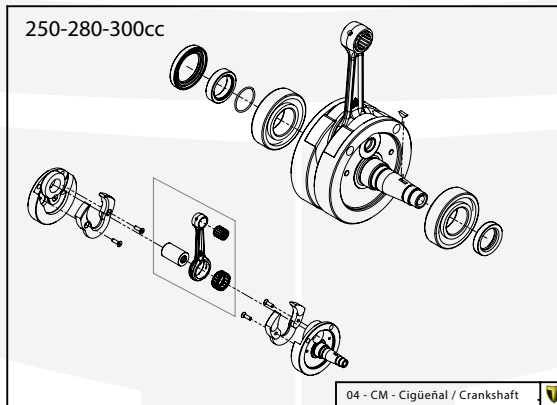

Despiece TRRS Raga Racing 2021

D