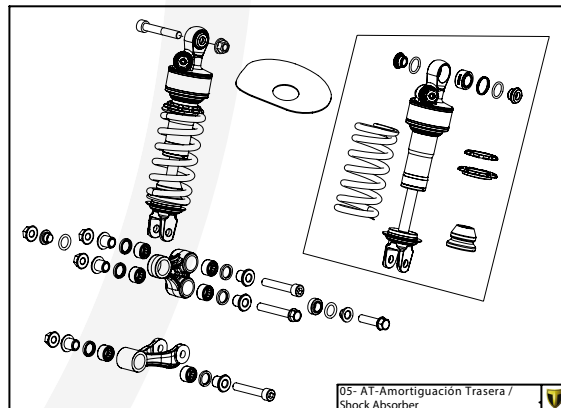

Despiece TRRS Raga Racing 2021

D

C

B

A