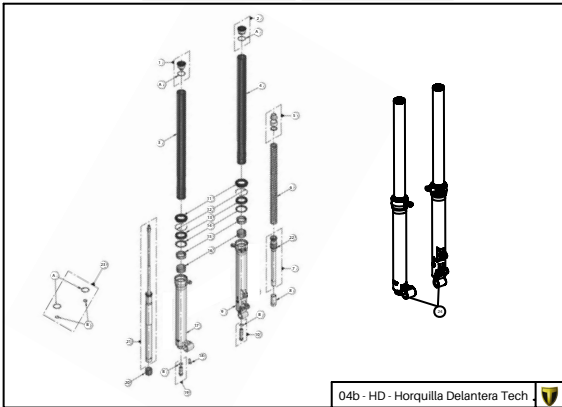

Despiece TRRS Xtrack Raga Racing 2021

D

C

B

A