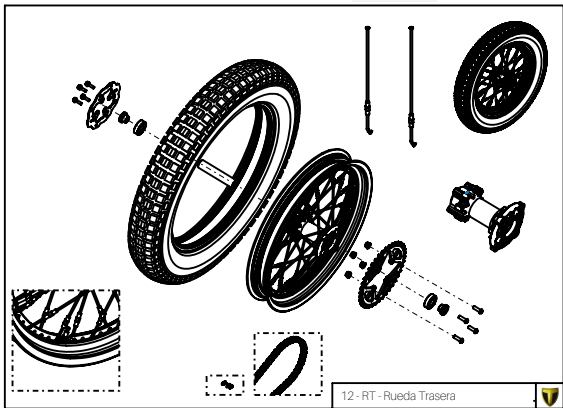

Despiece TRRS Xtrack Raga Racing 2021

D

C

B

A