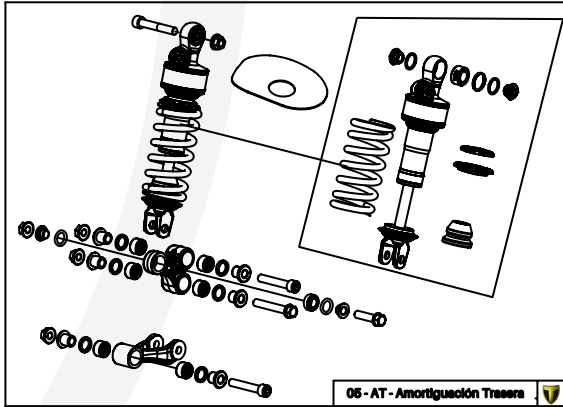

Despiece TRRS Xtrack Raga Racing 2021

D

C

B

A