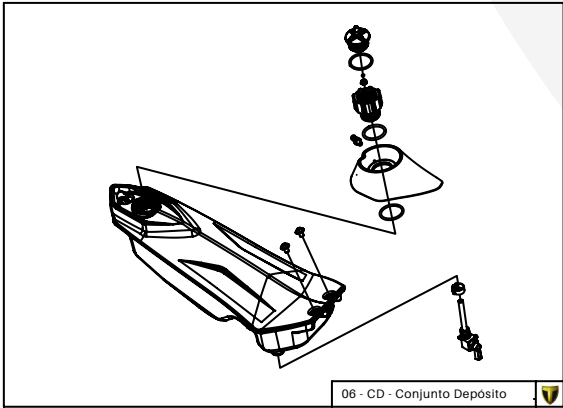

Despiece TRRS Xtrack Raga Racing 2021

D

C

B

A