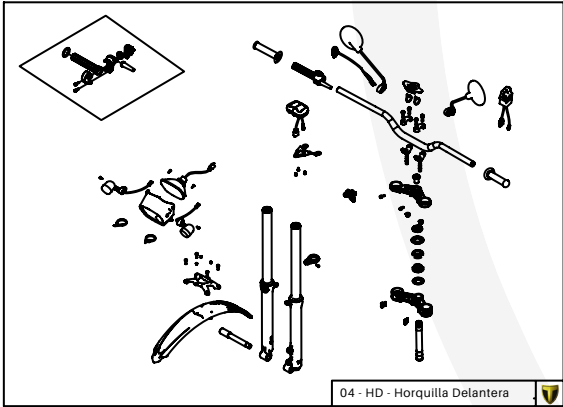

Despiece TRRS Xtrack Raga Racing 2021

D

C

B

A