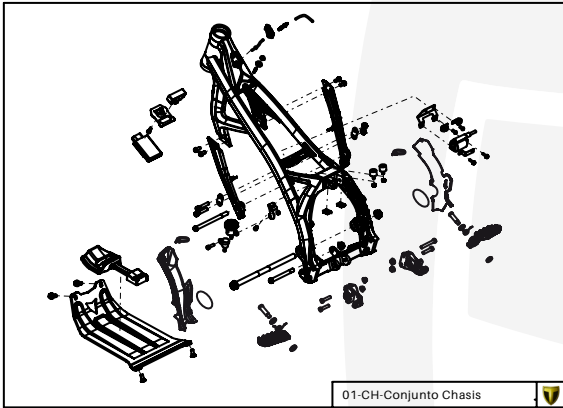

Despiece TRRS Raga Racing 2020

D