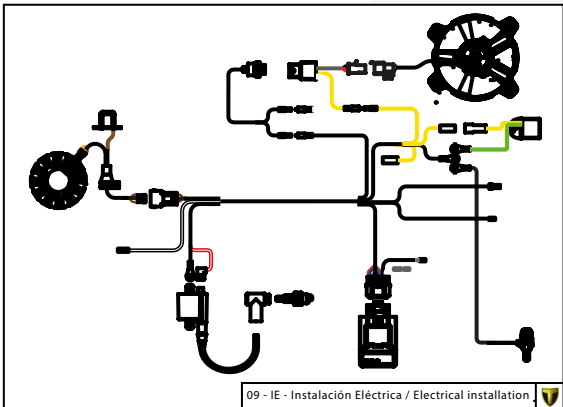

Despiece TRRS Raga Racing 2020

D