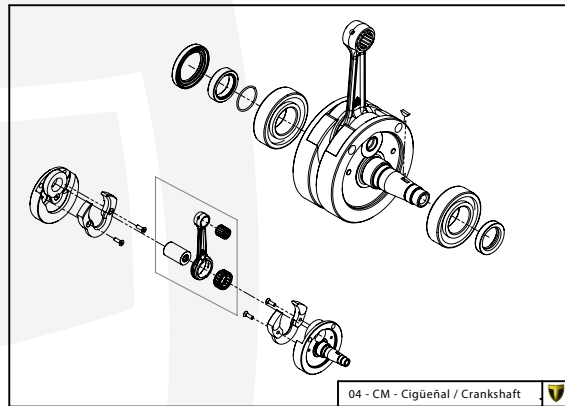

Despiece TRRS Raga Racing 2020

D