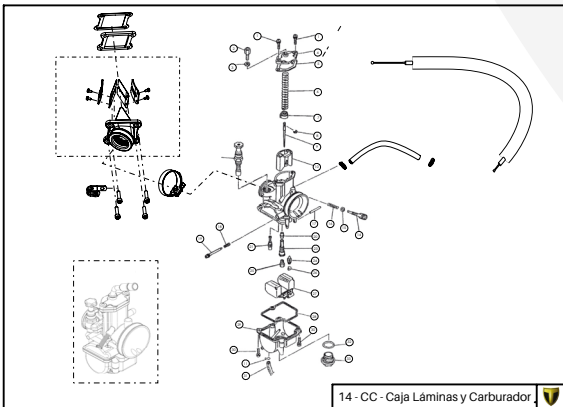

Despiece TRRS Raga Racing 2020

D

C

B

A