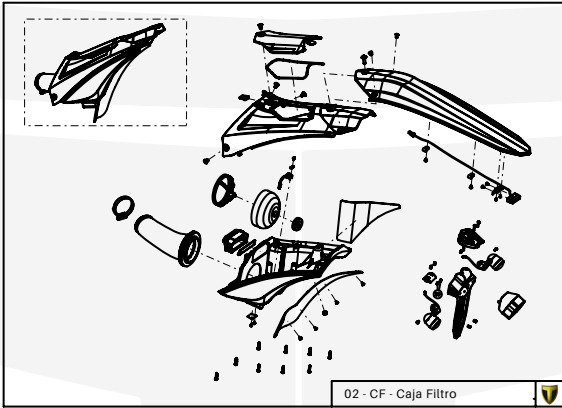

Despiece TRRS Raga Racing 2020

D

C

B

A