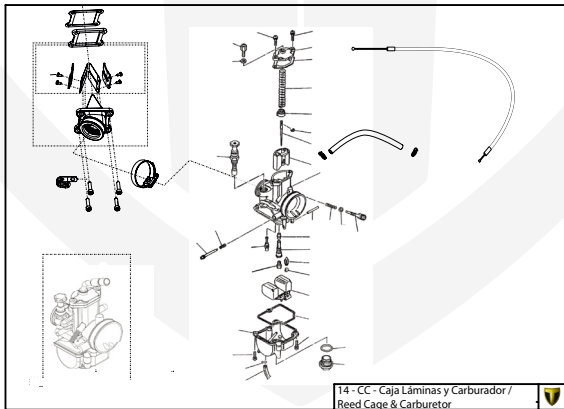

Despiece TRRS Raga Racing 2022 Electric Start

D

C

B

A