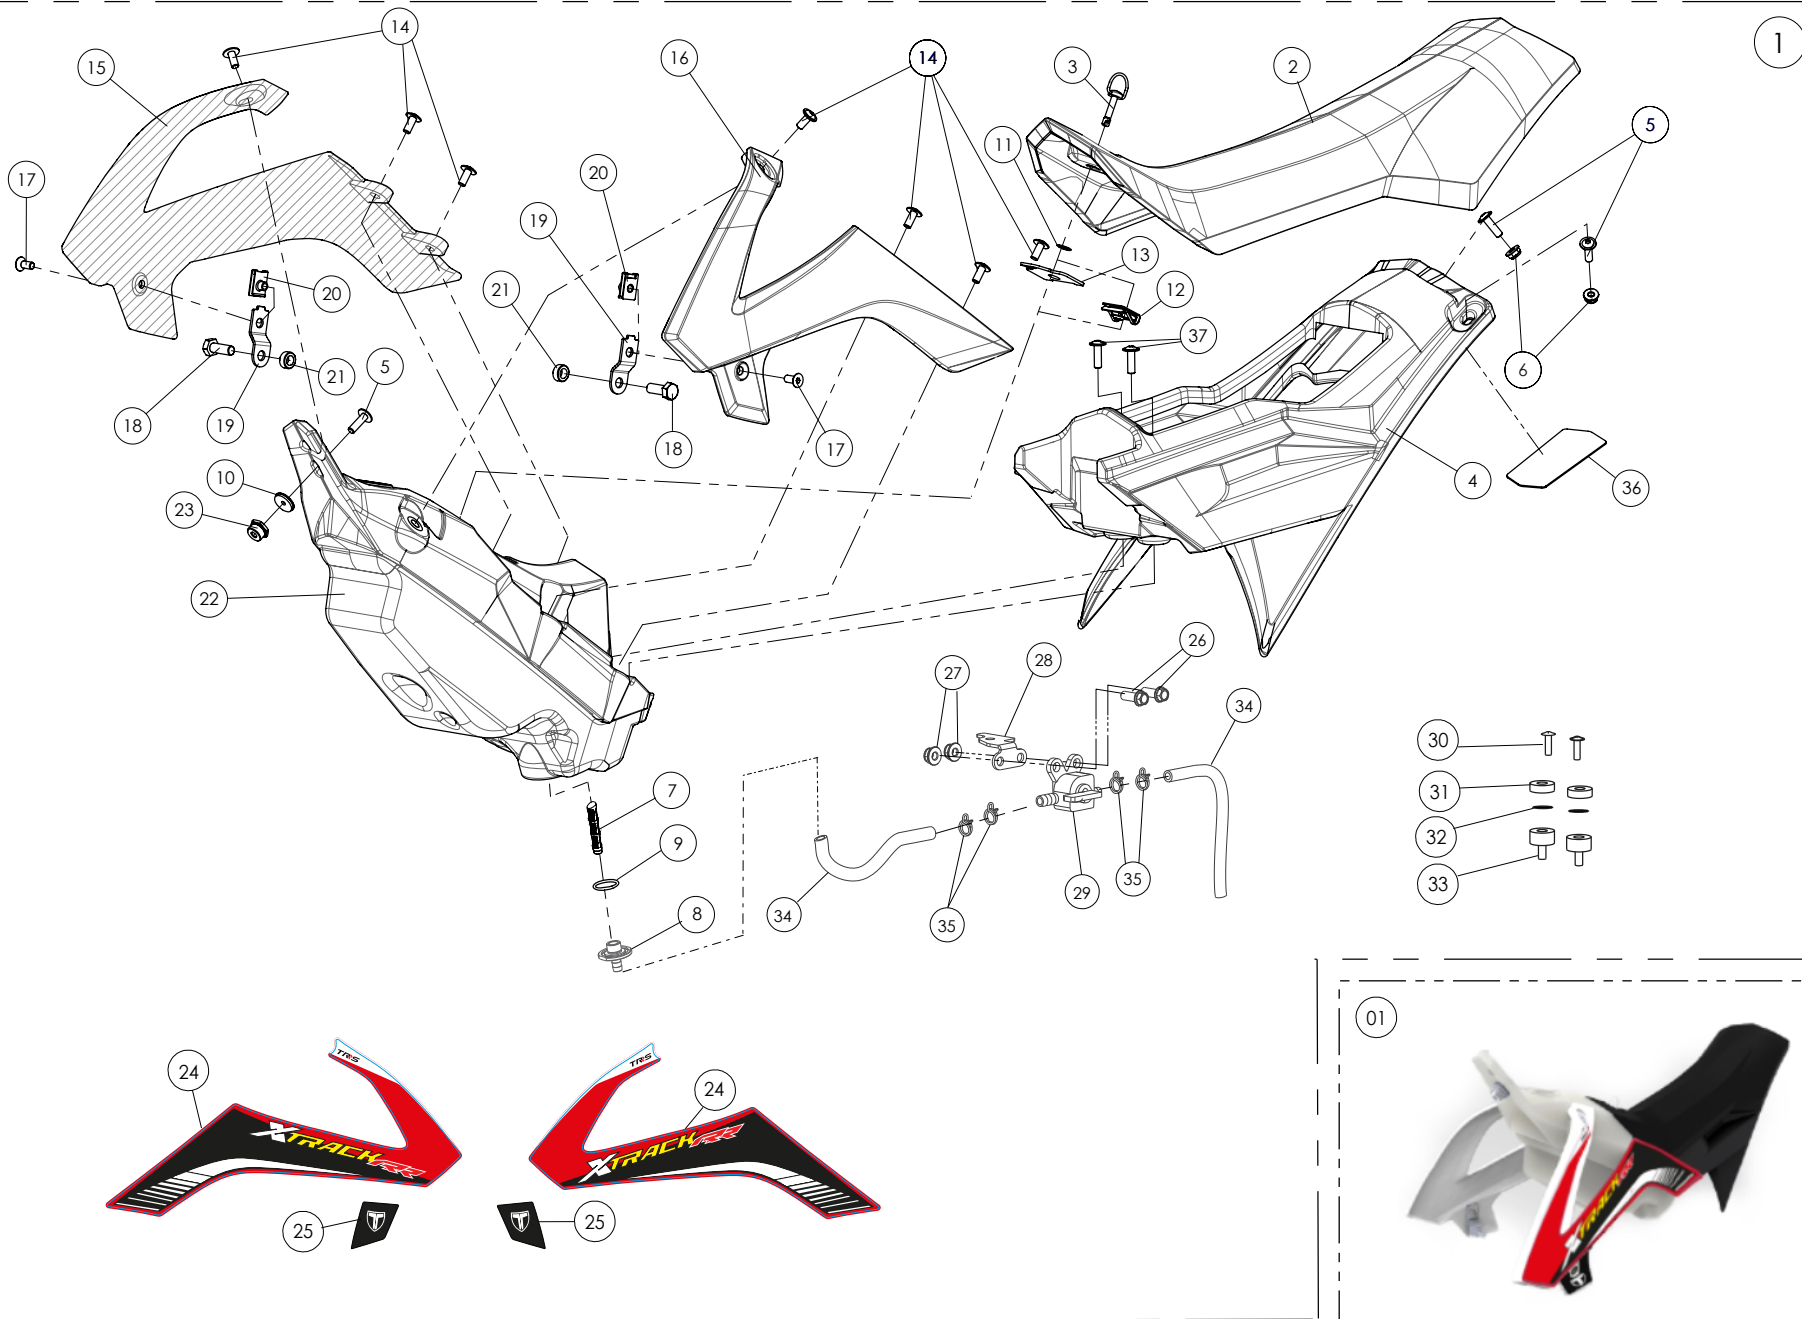

D

C

B

A

This kit is a competition accessory only and is not manufactured for, nor should it be used on public streets, roads or highways. The use of this kit should be limited to participation in sanctioned competition events upon a closed course.

16 - KX - KIT XTRACK/ XTRACK KIT
TRRS Motorcycles

Despiece TRRS Raga Racing 2022 Electric Start

Nº	Código	Descripción	Description	Cantidad
1	17000TR203	Conjunto XTrack RR '22	X-Track RR Kit '22	1
2	17001TR100	Asiento X-Track	Foam Seat X-Track	1
3	58018	Cierre 1/4 de vuelta	Quarter turn screw	1
4	17002TR100	Subchasis Xtrack	Subframe Xtrack	1
5	50212	Tornillo allen con valona M6x25	Screw allen with washer M6x25	3
6	51501	Tuerca Autoblocante M6	Locknut M6	2
7	70128	Filtro gasolina roscado	Fuel filter threaded	1
8	17014TR100	Adaptador deposito gasolina (Keihin)	Fuel tank adapter (Keihin)	1
9	53022	Junta tórica 18X2 NBR	O-ring 18x2 NBR	1
10	56901	Arandela Metal - Goma Depósito Gasolina	Washer, rubber-metal, fuel tank	1
11	58019	Reten a presión acero inoxidable	Panex retainer quarter turn screw	1
12	58017	Grapa cierre 1/4 de vuelta	Quarter turn clamp	1
13	17009TR100	Soporte delantero asiento	Seat front support	1
14	50209	Tornillo allen con valona M6x14	Screw allen with washer M6x14	7
15	17004TR100	Aleta derecha Xtrack	Spoiler Xtrack right side	1
16	17003TR100	Aleta izquierda Xtrack	Spoiler Xtrack left side	1
17	50306	Tornillo avellanado M6x16	Bolt countersunk M6x16	2
18	50504	Tornillo M8x22 DIN 933 zincado blanco (8.8)	Bolt M8x22 DIN 933 zinc plated (8.8)	2
19	17018TR100	Soporte aleta X-Track	Support Spoiler X-track	2
20	51301	Tuerca rápida universal M6	Universal clip-nut, M6	2
21	17008TR100	Separador soporte aleta	Spacer spoiler support	2
22	17006TR101	Deposito gasolina Xtrack translúcido	Translucent fuel tank Xtrack	1
23	17017TR100	Adaptador deposito / chasis	Adapter fuel tank / frame	1
24	15079TR115	Adhesivo Aleta Xtrack RR 2022	Sticker, spoiler Xtrack RR 2022	1
25	15067TR104	Adhesivo Aleta Inferior XTRACK	Sticker, low spoiler XTRACK	1
26	50903	Tornillo hexagonal con valona M6x16	Bolt hexagonal with washer M6x16	2
27	51501	Tuerca Autoblocante M6	Locknut M6	2
28	17016TR100	Soporte grifo gasolina	Fuel tap support	1
29	70127	Grifo gasolina en linea (leva metalica)	In line fuel tap (metal lever)	1