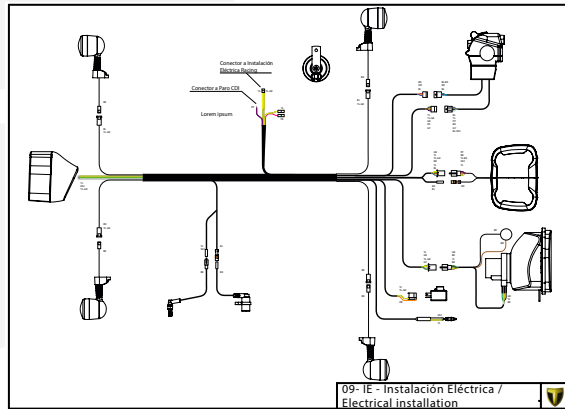

Despiece TRRS Raga Racing 2022 Electric Start

D