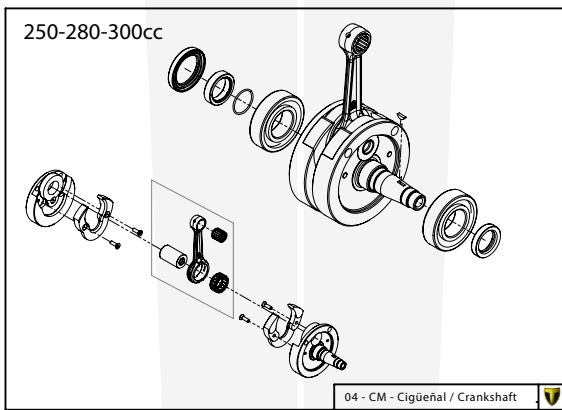

Despiece TRRS Raga Racing 2022 Electric Start

D

C

B

A