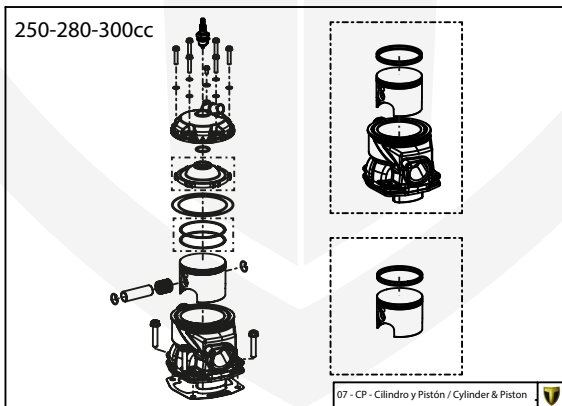

Despiece TRRS Raga Racing 2022 Electric Start

D

C

B

A