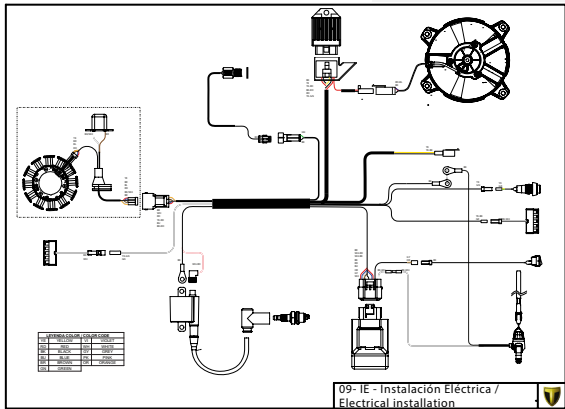

Despiece TRRS Raga Racing 2022 Electric Start

D