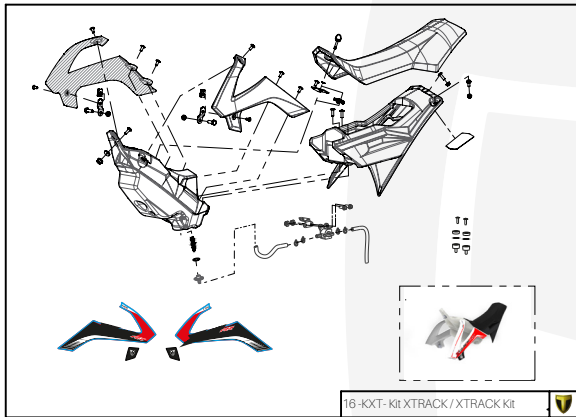

Despiece TRRS Raga Racing 2022 Electric Start

D