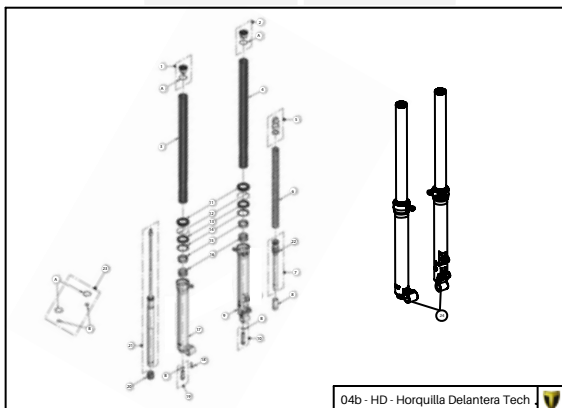

Despiece TRRS Raga Racing 2019

D

C

B

A