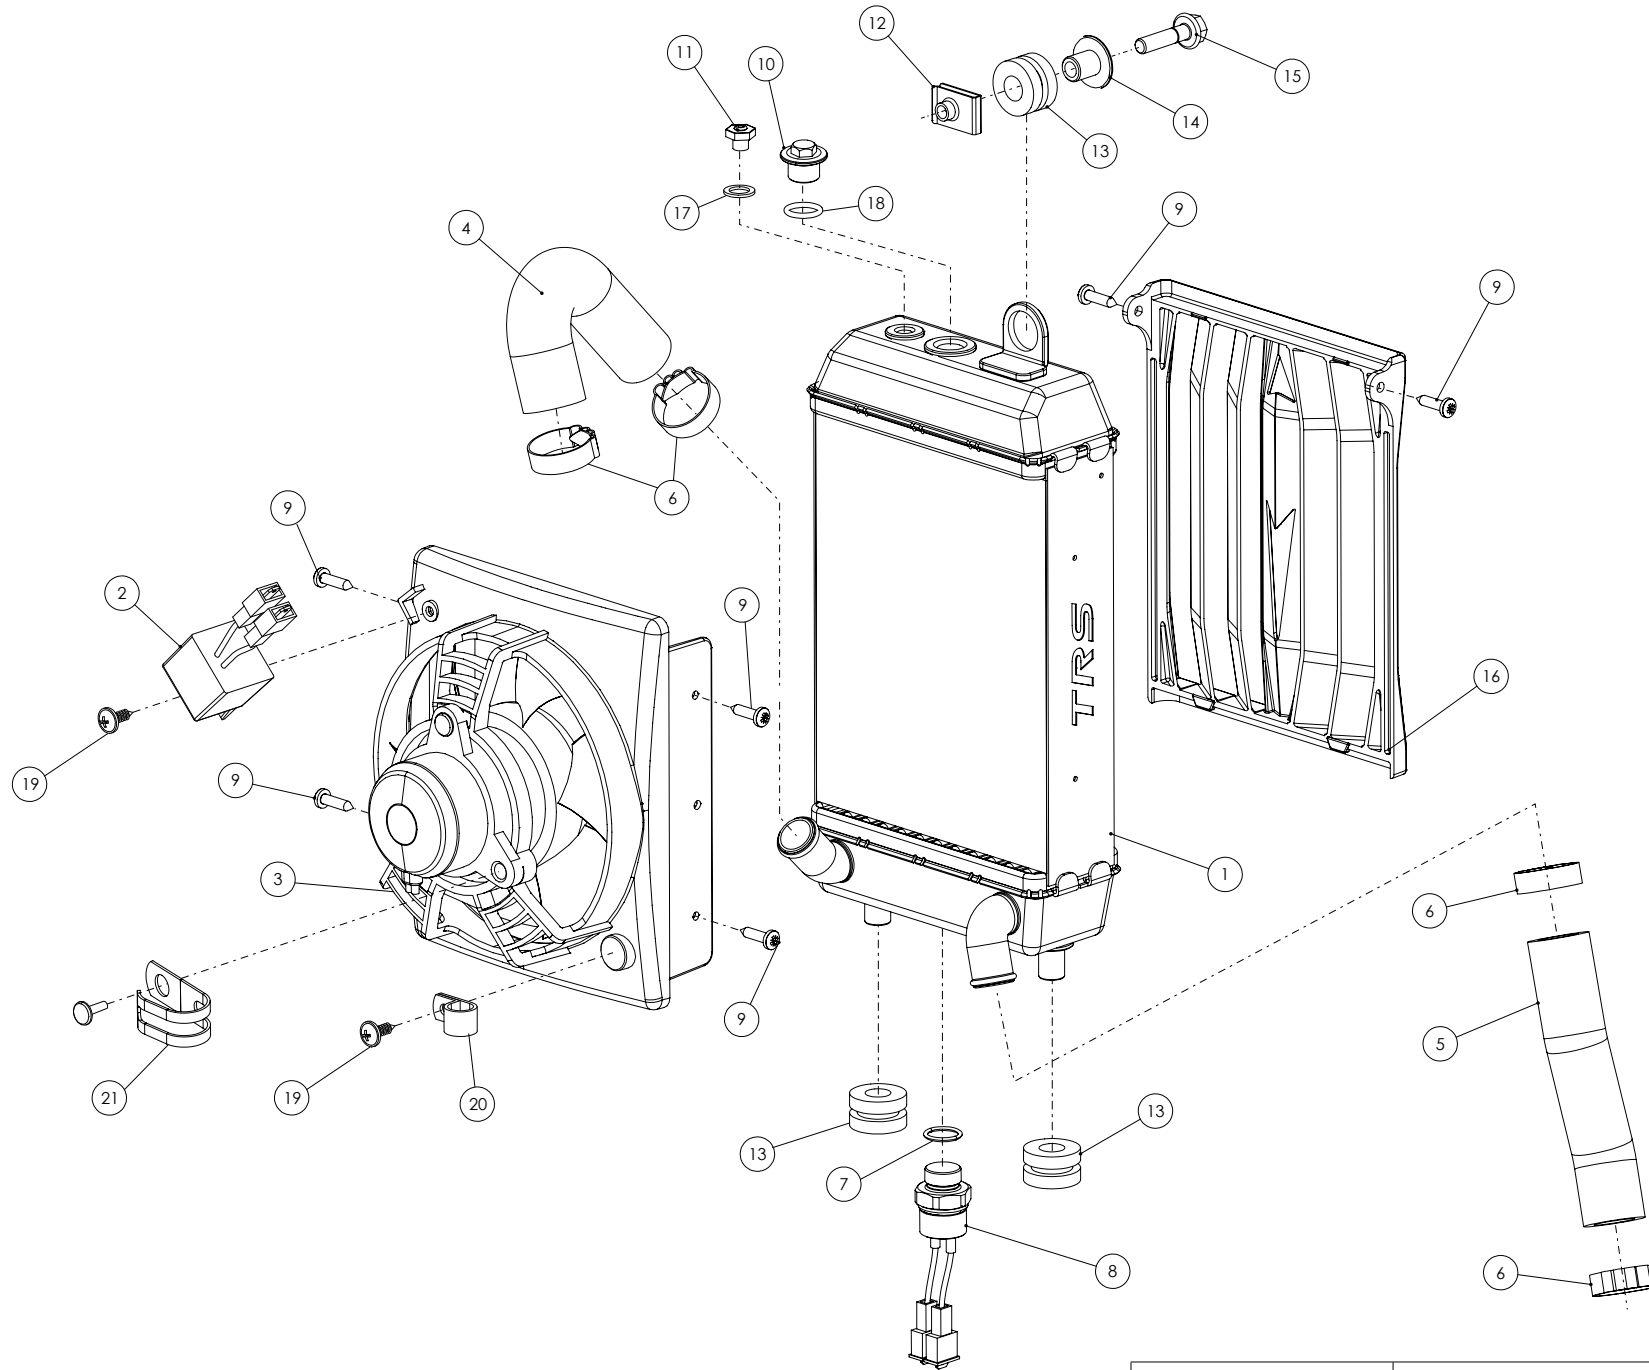

D

C

B

A

Despiece TRRS Raga Racing 2019

Nº	Código	Descripción	Description	Cantidad
1	13001TR100	Radiador TRS	Radiator TRS	1
2	70213	Rectificador Ventilador- (véase (14) en lámina 09-IE-Instalación Eléctrica)	Rectifier, cooling fan - (see item (14) in drawing 09-IE - Electrical system)	1
3	70212	Ventilador - (véase (13) en lámina 09-IE-Instalación Eléctrica)	Cooling fan motor - (see item (13) in drawing 09-IE - Electrical system)	1
4	13002TR100	Tubo Goma Izquierdo - Culata - Radiador	Rubber hose, left side - Cylinder head - Radiator	1
5	13003TR100	Tubo Goma Derecho - Bomba Agua - Radiador	Rubber hose, right side - Water-pump - Radiator	1
6	58009	Abrazadera Cobra 22	Hose clamp, Cobra 22	4
7	53006	Tórica 12x15x1,5	O-ring, 12x15x1.5	1
8	70214	Termocontacto - (véase (15) en lámina 09-IE-Instalación Eléctrica)	Thermostatic switch - (see item (15) in drawing 09-IE - Electrical system)	1
9	50606	Tornillo DIN 7981 2,9x9,5 - Rosca Chapa	Screw, DIN 7981 2.9x9.5 - Course thread	6
10	13004TR100	Tapón Radiador	Radiator cap	1
11	70801	Válvula Expansión Radiador	Radiator expansion valve	1
12	51301	Tuerca Rápida Universal M6	Speed-nut, Universal M6	1
13	63002	SilentBlock	Silentblock, (vibration isolator)	3
14	70802	Casquillo SilentBlock Radiador Superior	Bushing, Silentblock radiator upper	1
15	50908	Tornillo DIN 6921 M6x25 - SilentBlock Radiador Chasis	Bolt, DIN 6921 M6x25 - Silentblock, radiator to chassis	1
16	13005TR100	Rejilla Protector Radiador	Grill, radiator protector	1
17	56102	Arandela Cobre 8x12x1,5 - Válvula Expansión Radiador	Copper washer, 8x12x1.5 - Radiator expansion valve	1
18	53015	Tórica 12x1,5 - Tapón Radiador	O-ring, 12x1.5 - Radiator cap	1
19	50702	Tornillo DIN 968 Ala Ancha Negro 4,2x13	Bolt, DIN 968 broad-head, black 4.2x13	2
20	58005	Grapa Plástico 7,9mm	Plastic clamp 7.9mm	1
21	58001	Abrazadera 60mm	Clamp 60mm	1