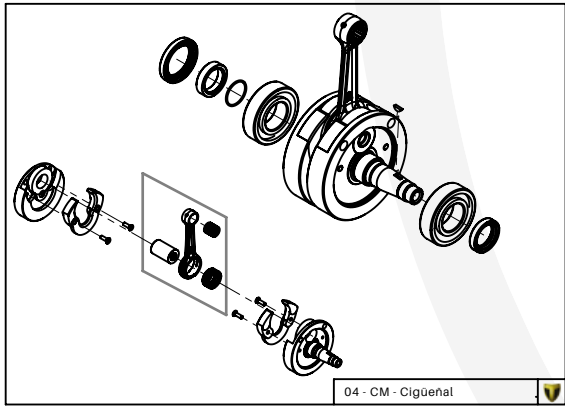

Despiece TRRS Raga Racing 2019

D

C

B

A