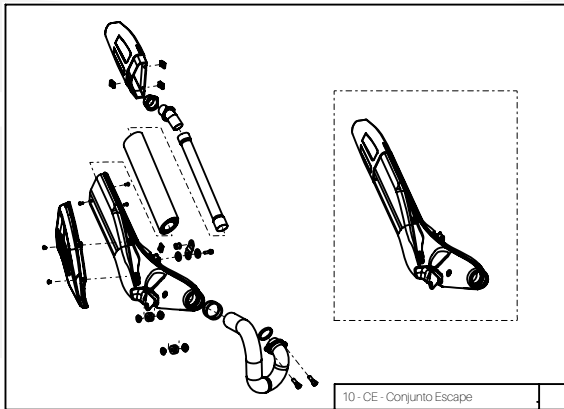

Despiece TRRS Raga Racing 2019

D