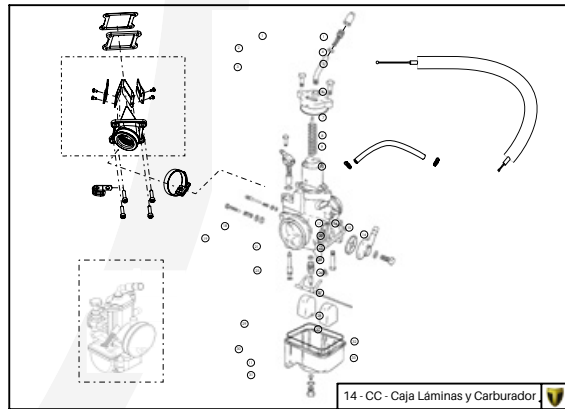

Despiece TRRS Raga Racing 2019

D

C

B

A