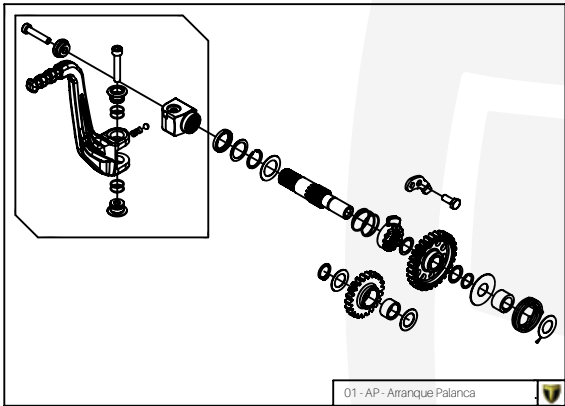

Despiece TRRS Raga Racing 2019

D