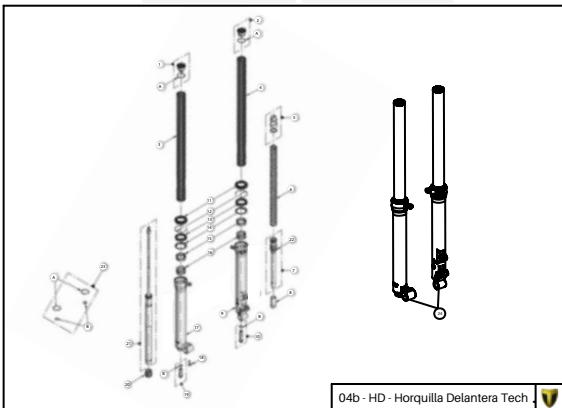

Despiece TRRS Raga Racing 2019

D

C

B

A