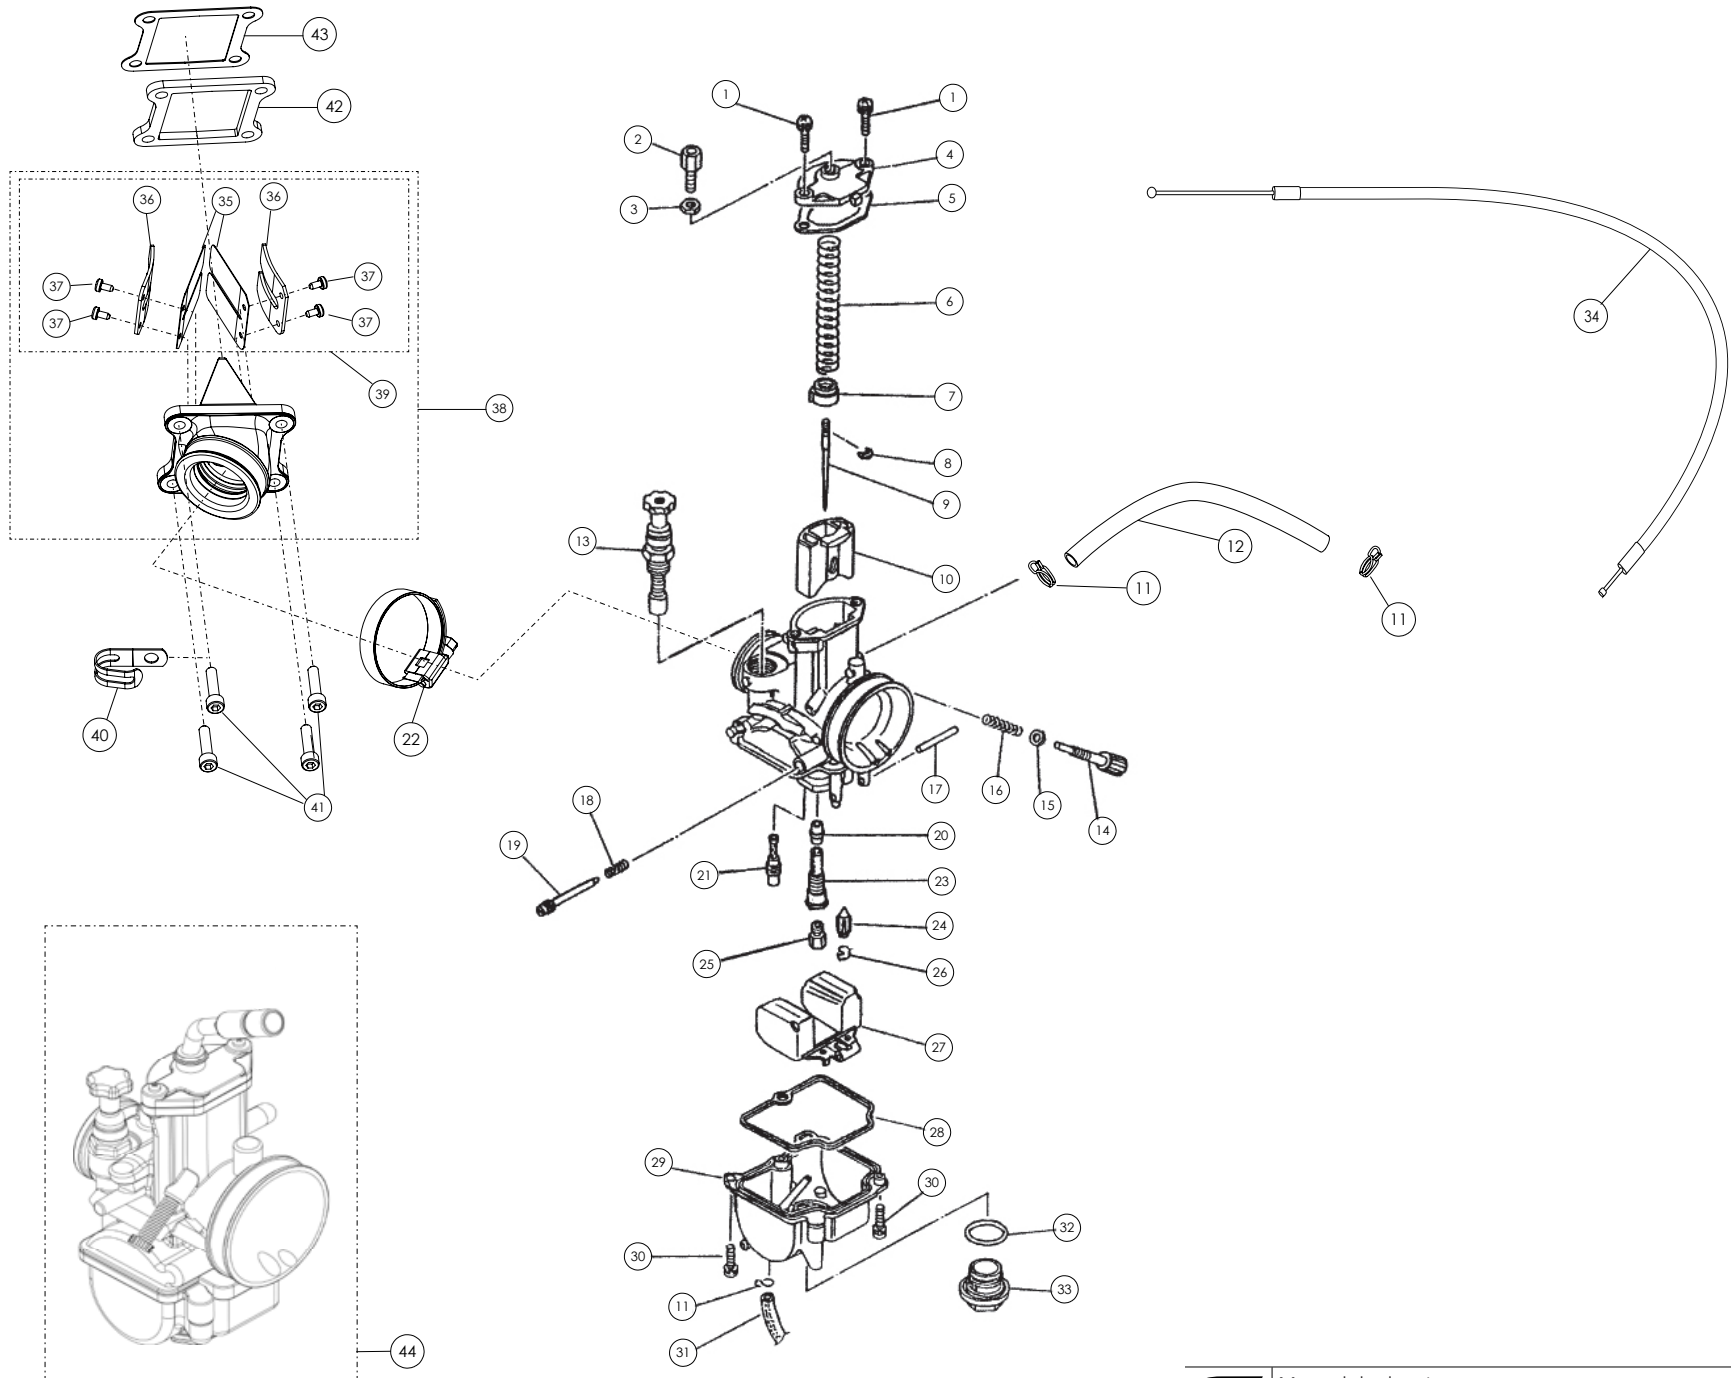

D

C

B

A

Despiece TRRS Raga Racing 2019

Nº	Código	Descripción	Description	Cantidad
1	-	-	Screw, top cover	-
2	-	-	Cable Adjuster	-
3	-	-	Nut, Cable Adjuster	-
4	-	-	Top Cover	-
5	-	-	Gasket, Top	-
6	-	-	Spring, Throttle Valve	-
7	-	-	Collar, Throttle Spring	-
8	-	-	Clip, Jet Needle	-
9	72010	Aguja JJH 4º Punto	Jet Needl, JJH 4º step	1
10	-	-	Throttle Valve	-
11	58010	Clip Tubo	Fuel hose clip	2
12	62002	Tubo Gasolina	Fuel hose	1
13	-	-	Starter Valve (pull knob) Complete	-
14	-	-	Idle Adjuster	-
15	-	-	Washer, Idle Adjuster	-
16	-	-	Spring, Idle Adjuster	-
17	-	-	Float Pin	-
18	-	-	Spring, Air Adjuster	-
19	-	-	Air Adjust Screw	-
20	-	-	Needle Jet	-
21	72006	Chiclé bajas 48	Slow Jet, 48	1
22	58011	Abrazadera Norma30/45	Clamp, Norma 30/45	1
23	-	-	Needle Jet Holder SDGAA	-
24	-	-	Float Valve Complete	-
25	72003	Chiclé principal, 125	Main Jet (hex type) 125	1
26	-	-	Clip, Float Valve	-
27	-	-	Float	-