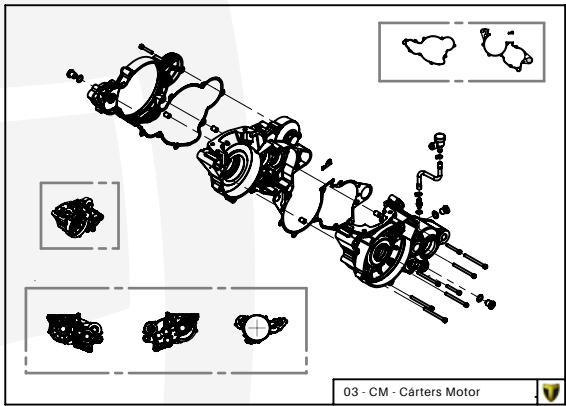

Despiece TRRS Raga Racing 2019

D