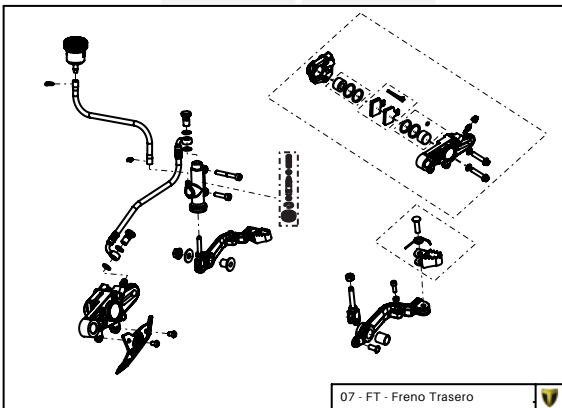

Despiece TRRS Raga Racing 2019

D

C

B

A