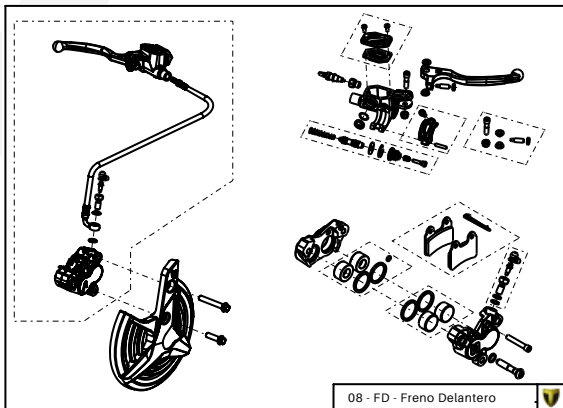

Despiece TRRS Raga Racing 2019

D

C

B

A