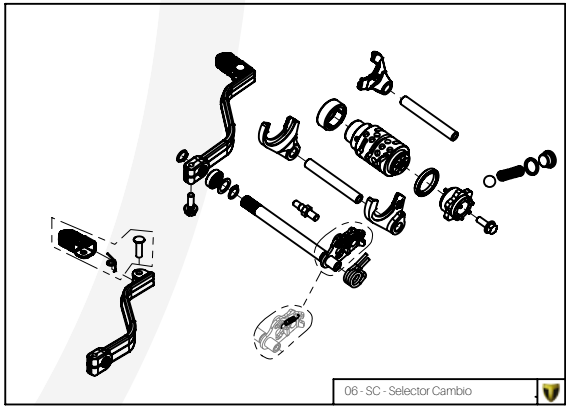

Despiece TRRS Raga Racing 2019

D

C

B

A