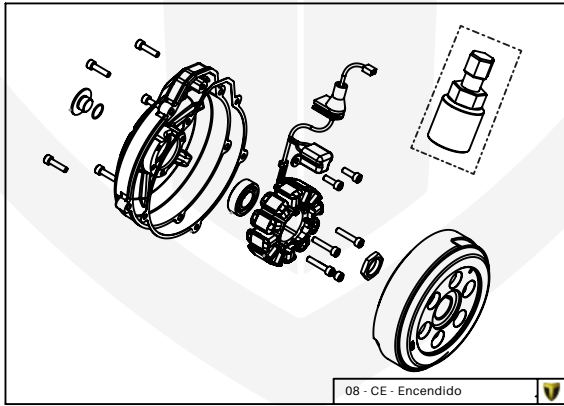

Despiece TRRS Raga Racing 2019

D

C

B

A