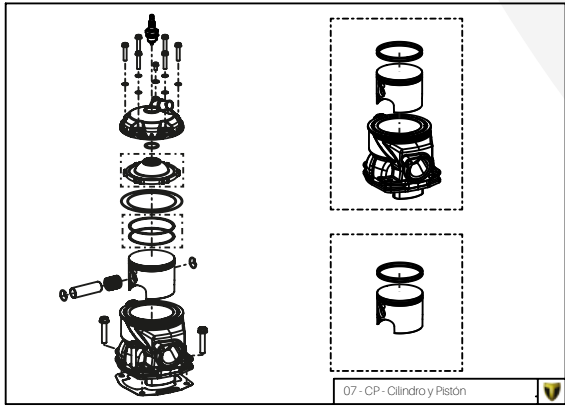

Despiece TRRS Raga Racing 2019

D

C

B

A