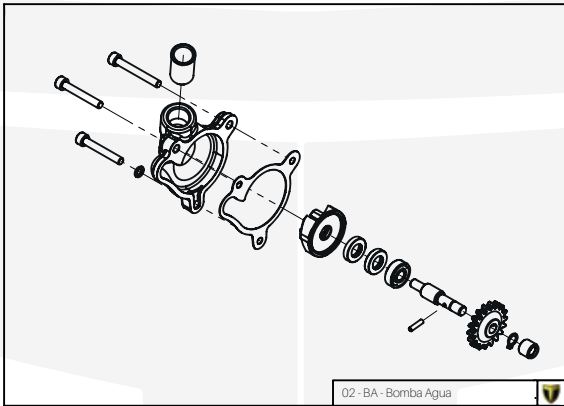

Despiece TRRS Raga Racing 2019

D